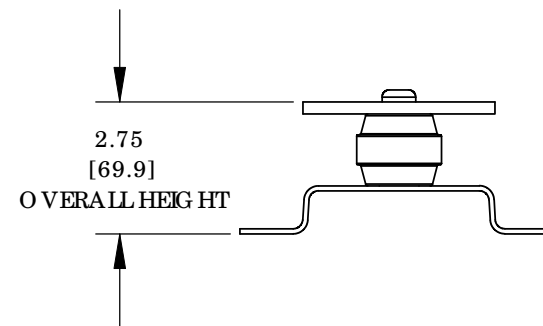

NOTES:

1. KIT COMES FULLY ASSEMBLED
2. KIT INCLUDES BUSBAR, MOUNTING BRACKETS, INSULATORS, AND MOUNTING HARDWARE
3. MEETS BICSI J-SID-607-A
4. DIMENSIONS IN PARENTHESIS ARE MILLIMETERS.

ASSEMBLED AS SHOWN