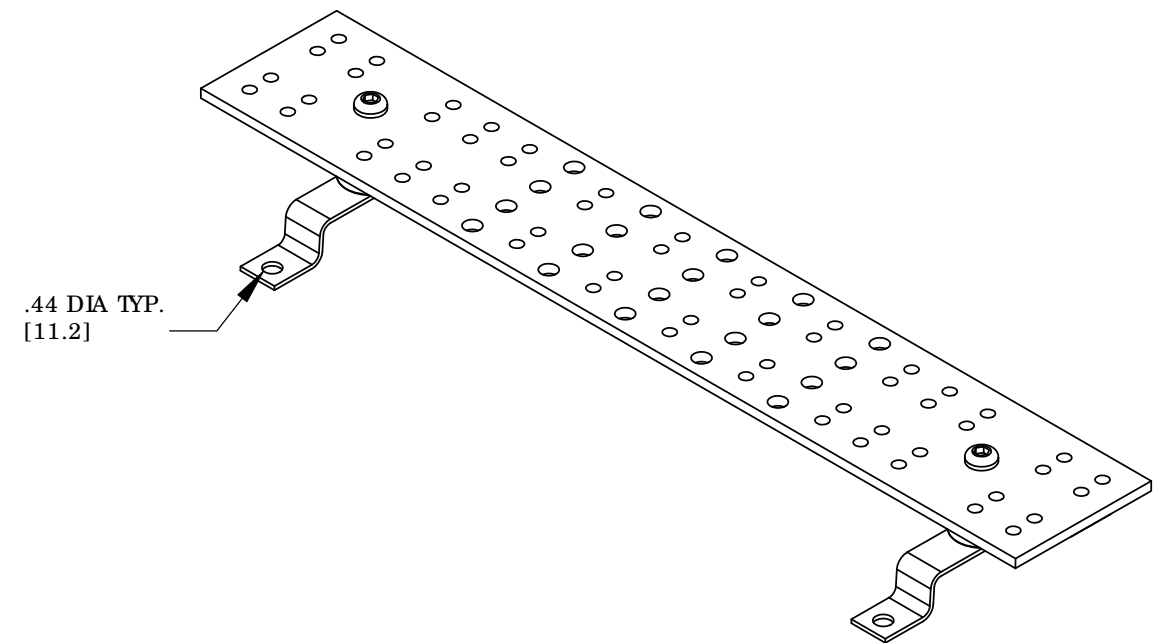

NOTES:

1. KIT COMES FULLY ASSEMBLED
2. KIT INCLUDES BUSBAR, MOUNTING BRACKETS, INSULATORS, AND MOUNTING HARDWARE
3. MEETS BICSI J-SID-607-A
4. DIMENSIONS IN PARENTHESIS ARE MILLIMETERS.

ASSEMBLED AS SHOWN