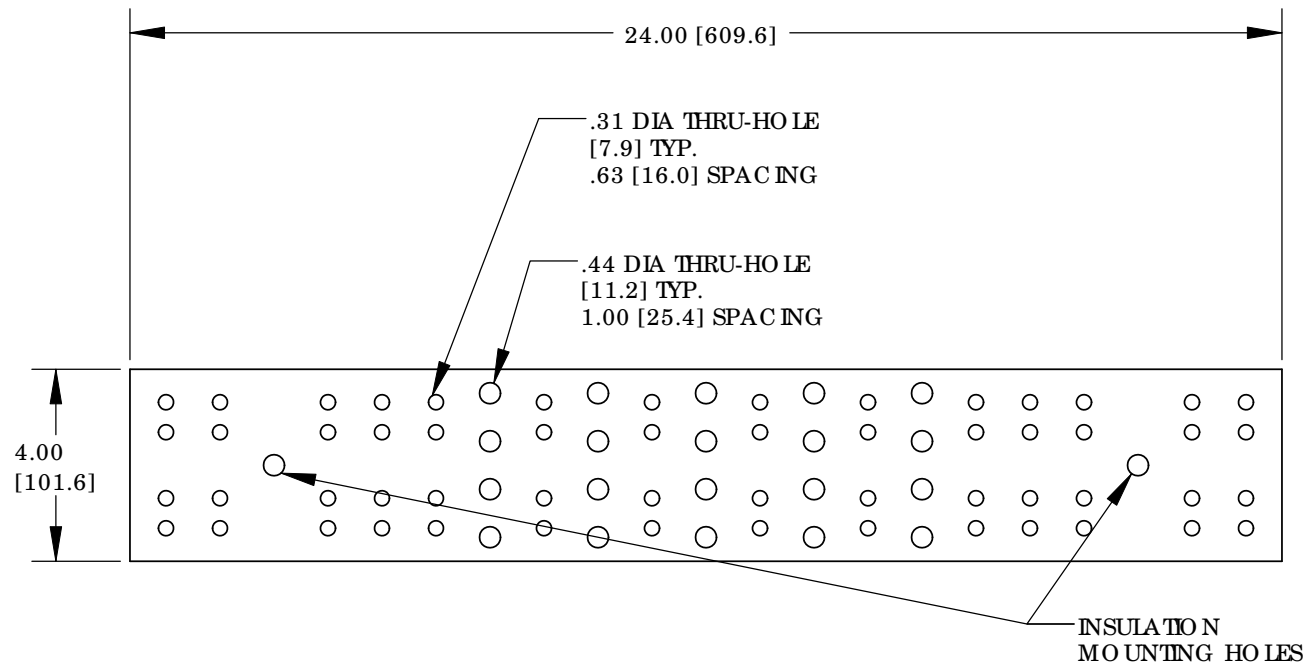

NOTES:

1. KIT COMES FULLY ASSEMBLED
2. KIT INCLUDES BUSBAR, MOUNTING BRACKETS, INSULATORS, AND MOUNTING HARDWARE
3. MEETS BICSI J-SID-607-A
4. DIMENSIONS IN PARENTHESIS ARE MILLIMETERS.

ASSEMBLED AS SHOWN