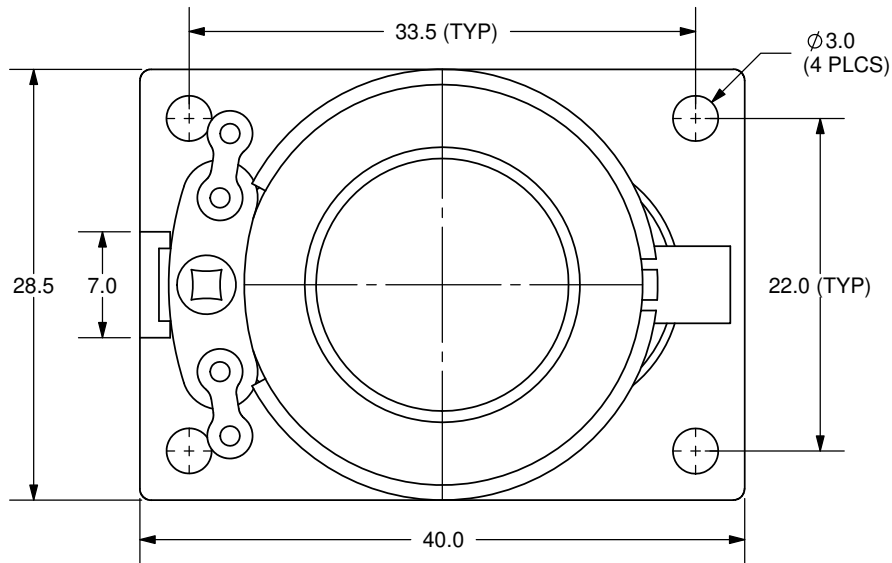

REV.	DESCRIPTION	DATE
A	NEW DRAWING	6/4/2007

TOLERANCE:
±0.5mm UNLESS OTHERWISE
SPECIFIED

20050 SW 112th Ave.
Tualatin, OR 97062
Phone: 503-612-2300
800-275-4899
Fax: 503-612-2383
Website: www.cui.com

TITLE: LOW PROFILE NOTEBOOK SPEAKER		REV: A
PART NO. GC0401K	UNITS: MM [INCHES]	
DRAWN BY: ZRJ	APPROVED BY:	SCALE: 2:1

PC FILE NAME:
GC0401K

COPYRIGHT 2007 BY CUI INC.