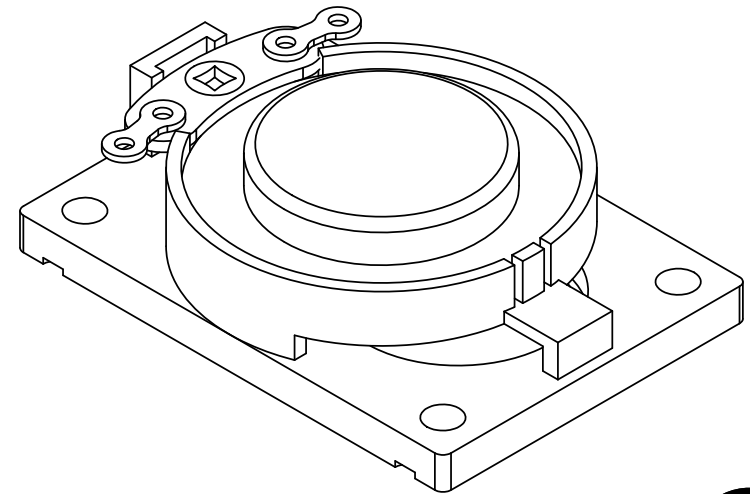

REV.	DESCRIPTION	DATE
A	NEW DRAWING	6/4/2007

TOLERANCE:
±0.5mm UNLESS OTHERWISE
SPECIFIED

20050 SW 112th Ave.
Tualatin, OR 97062
Phone: 503-612-2300
800-275-4899
Fax: 503-612-2383
Website: www.cui.com

TITLE: LOW PROFILE NOTEBOOK SPEAKER		REV: A
PART NO. GC0401K	UNITS: MM [INCHES]	
DRAWN BY: ZRJ	APPROVED BY:	SCALE: 2:1

PC FILE NAME:
GC0401K

COPYRIGHT 2007 BY CUI INC.