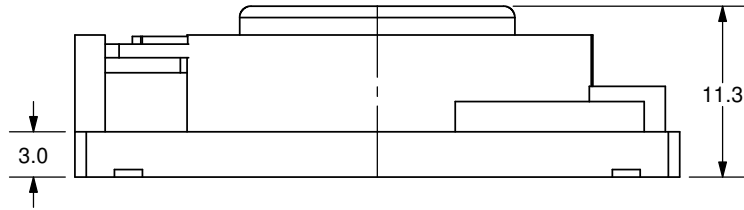

REV.	DESCRIPTION	DATE
A	NEW DRAWING	6/4/2007

TOLERANCE:
±0.5mm UNLESS OTHERWISE
SPECIFIED

20050 SW 112th Ave.
Tualatin, OR 97062
Phone: 503-612-2300
800-275-4899
Fax: 503-612-2383
Website: www.cui.com

TITLE: LOW PROFILE NOTEBOOK SPEAKER		REV: A
PART NO. GC0401K	UNITS: MM [INCHES]	
DRAWN BY: ZRJ	APPROVED BY:	SCALE: 2:1

PC FILE NAME:
GC0401K

COPYRIGHT 2007 BY CUI INC.