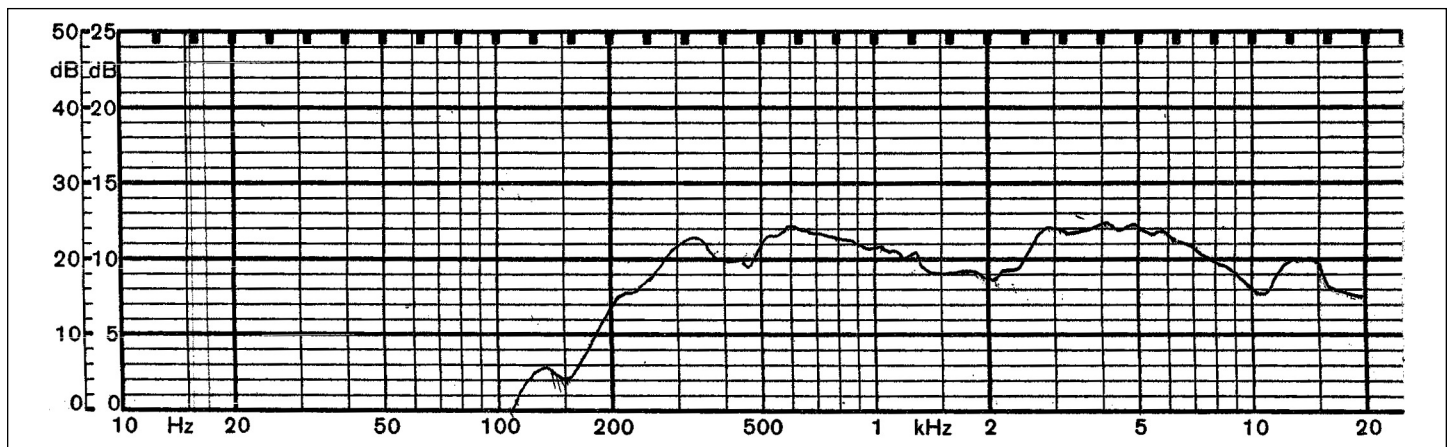

PART NUMBER: GC0401K

DESCRIPTION: speaker

SPECIFICATIONS

nominal size	28.5 x 40 mm		
impedance	8 Ohm $\pm$ 15%	at	1.5 kHz 1 V
resonant frequency	390 Hz $\pm$ 78 Hz	at	1 V
sound pressure level	82 dB/W $\pm$ 3 dB	1 W 50 cm ave. at 0.6 k, 0.8 k, 1 k, 1.2 k Hz	
response	Fo Hz ~ 20 kHz max 10 dB		
input power	nominal 1 W	handling capacity	2 W
operation	must be normal at program source 1 W		
buzz, rattle, etc.	must be normal at sine wave 2.83 V		
magnet	size: 12.5 x 1.8 mm		
load test	white noise 1 W	for	24 hours
heat test	65 $\pm$ 2° C	20~50% R.H.	24 hours
humidity test	40 $\pm$ 2° C	90~95% R.H.	24 hours

FREQUENCY RESPONSE CURVE

potentiometer range	50 dB
rectifier	RMS
lower limit frequency	20 Hz
wr. speed	100 mm/sec

zero level 60 dB