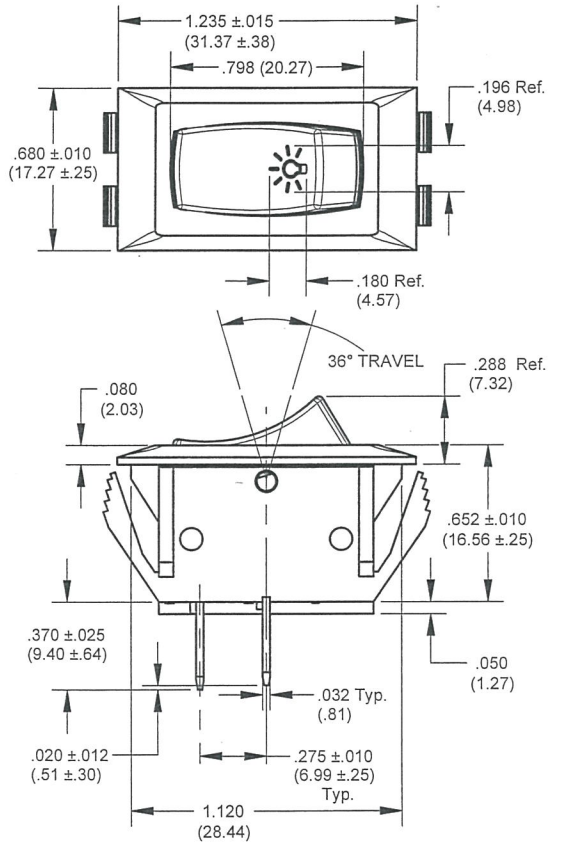

F
E
D
C
B
A

DIMENSIONS IN INCHES (MILLIMETERS)
DO NOT SCALE DRAWING

Dwg. No.	GRSH-2011-2013
REVISIONS	0 ^{NEW} JUL 03 2013 DGW 6-28-13

SWITCH COLOR - White
LEGEND COLOR - Gray

U.L. & CSA Listed
8A. 125VAC
4A. 250VAC

CW INDUSTRIES Southampton, Pa. 18966	Title:	ROCKER ASSEMBLY
	TOLERANCES UNLESS OTHERWISE SPECIFIED	S.P.S.T. POLARIZED
2 Place Decimal ±.010 3 Place Decimal ±.005 Angles ± 1°	METRIC 1 Place Dec. ±.25mm 2 Place Dec. ±.13mm	1.125"x .550" PANEL
Made for: CW IND.	Division:	SWITCH
Drawn by: DGW 6-28-13	Dwg. No.	GRSH-2011-2013
Checked by: G. Gold 7-2-13		
Approval: <i>C. [Signature]</i> 7/2/13		