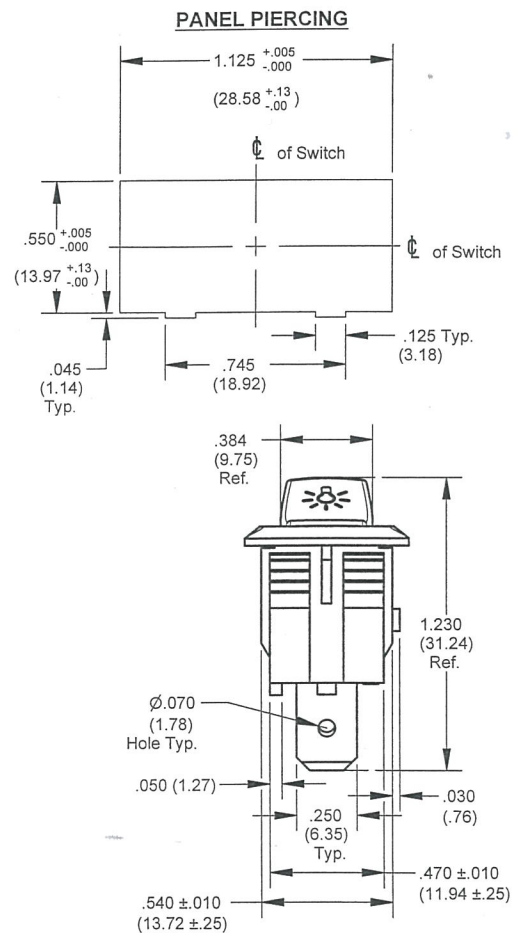

F
E
D
C
B
A

DIMENSIONS IN INCHES (MILLIMETERS)
DO NOT SCALE DRAWING

Dwg. No.	GRSH-2011-2013
REVISIONS	0 ^{NEW} JUL 03 2013 DGW 6-28-13

SWITCH COLOR - White
LEGEND COLOR - Gray

U.L. & CSA Listed
8A. 125VAC
4A. 250VAC

CW INDUSTRIES Southampton, Pa. 18966	Title:	ROCKER ASSEMBLY
	TOLERANCES UNLESS OTHERWISE SPECIFIED	S.P.S.T. POLARIZED
2 Place Decimal ±.010 3 Place Decimal ±.005 Angles ± 1°	METRIC 1 Place Dec. ±.25mm 2 Place Dec. ±.13mm	1.125"x .550" PANEL
Made for: CW IND.	Division:	SWITCH
Drawn by: DGW 6-28-13	Dwg. No.	GRSH-2011-2013
Checked by: G. Gold 7-2-13		
Approval: <i>C. [Signature]</i> 7/2/13		