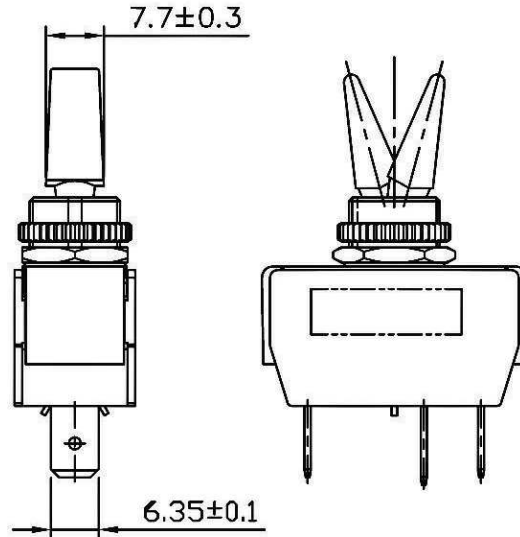

Rating	20A 277VAC, 1HP 277VAC 1/2HP 125VAC  10(4)A 250V~25T85  	Mounting Hole	Circuit
Contact Resistance	50m ohm Max		
Insulation Resistance	DC 500V 100M ohm Min		
Dielectric Strength	AC 1500V 1 minute		
Operation Temperature	0°C~85°C		
Switch Function	3P SPDT ON-ON		

Waterproof: IP56

RoHS Compliant

CW INDUSTRIES
Southampton, Pa. 18966
Tel 215.355.7080/www.cwind.com

Date Drawn: 2/03/09

Rev. 1

Unit: mm

Checked By: GG

Title: TOGGLE SWITCH