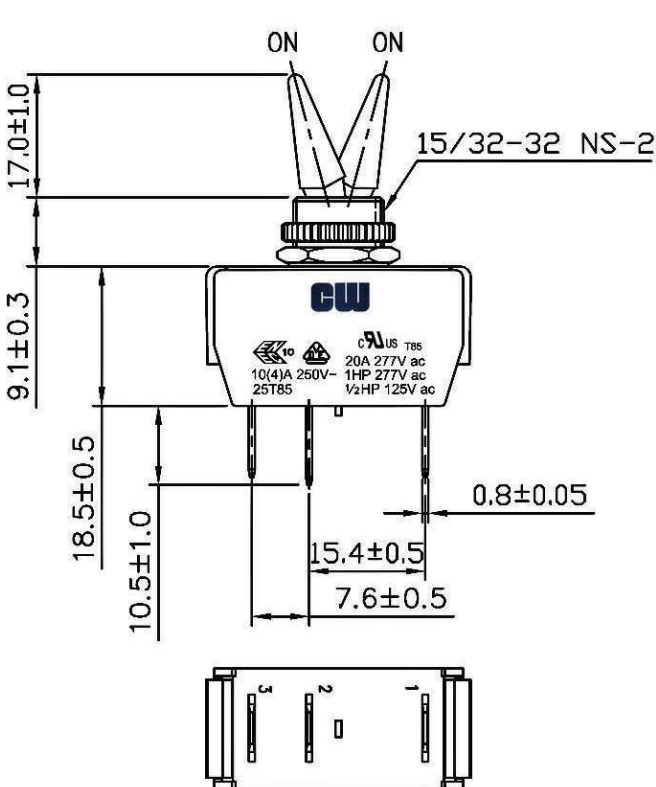

Rating	20A 277VAC, 1HP 277VAC 1/2HP 125VAC  10(4)A 250V~25T85  	Mounting Hole	Circuit
Contact Resistance	50m ohm Max		
Insulation Resistance	DC 500V 100M ohm Min		
Dielectric Strength	AC 1500V 1 minute		
Operation Temperature	0°C~85°C		
Switch Function	3P SPDT ON-ON		

Waterproof: IP56

RoHS Compliant

CW INDUSTRIES
Southampton, Pa. 18966
Tel 215.355.7080/www.cwind.com

Date Drawn: 2/03/09

Rev. 1

Unit: mm

Checked By: GG

Title: TOGGLE SWITCH