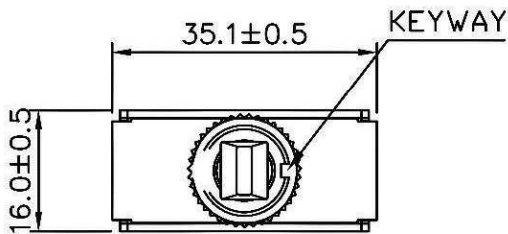

THIS INFORMATION IS CONFIDENTIAL AND PROPRIETARY TO CW INDUSTRIES INCORPORATED AND ITS AFFILIATES. IT MAY NOT BE DISCLOSED TO ANYONE, OTHER THAN CW INDUSTRIES PERSONNEL, WITHOUT WRITTEN AUTHORIZATION FROM CW INDUSTRIES INCORPORATED, SOUTHAMPTON, PENNSYLVANIA USA.

Rating	20A 277VAC, 1HP 277VAC 1/2HP 125VAC 10(4)A 250V~25T85	Mounting Hole	Circuit
Contact Resistance	50m ohm Max		
Insulation Resistance	DC 500V 100M ohm Min		
Dielectric Strength	AC 1500V 1 minute		
Operation Temperature	0°C~85°C		
Switch Function	3P SPDT ON-ON		

Waterproof: IP56

RoHS Compliant

CW INDUSTRIES
Southampton, Pa. 18966
Tel 215.355.7080/www.cwind.com

Date Drawn: 2/03/09

Rev. 1

Unit: mm

Checked By: GG

Title: TOGGLE SWITCH

CW P/N: GTS447C301HR