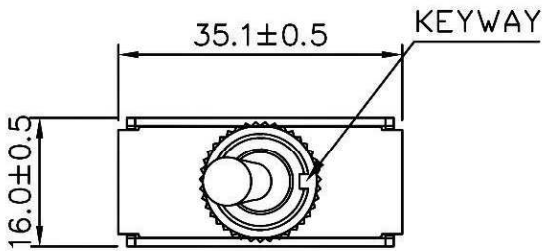

( ) = Momentary Function

Waterproof: IP56

RoHS Compliant

 <b>CW INDUSTRIES</b> Southampton, Pa. 18966 Tel 215.355.7080/www.cwind.com	Date Drawn: 11/18/08	Rev. 0	Unit: mm	Checked By: GG
	Title: TOGGLE SWITCH		CW P/N: GTS447G101HR	