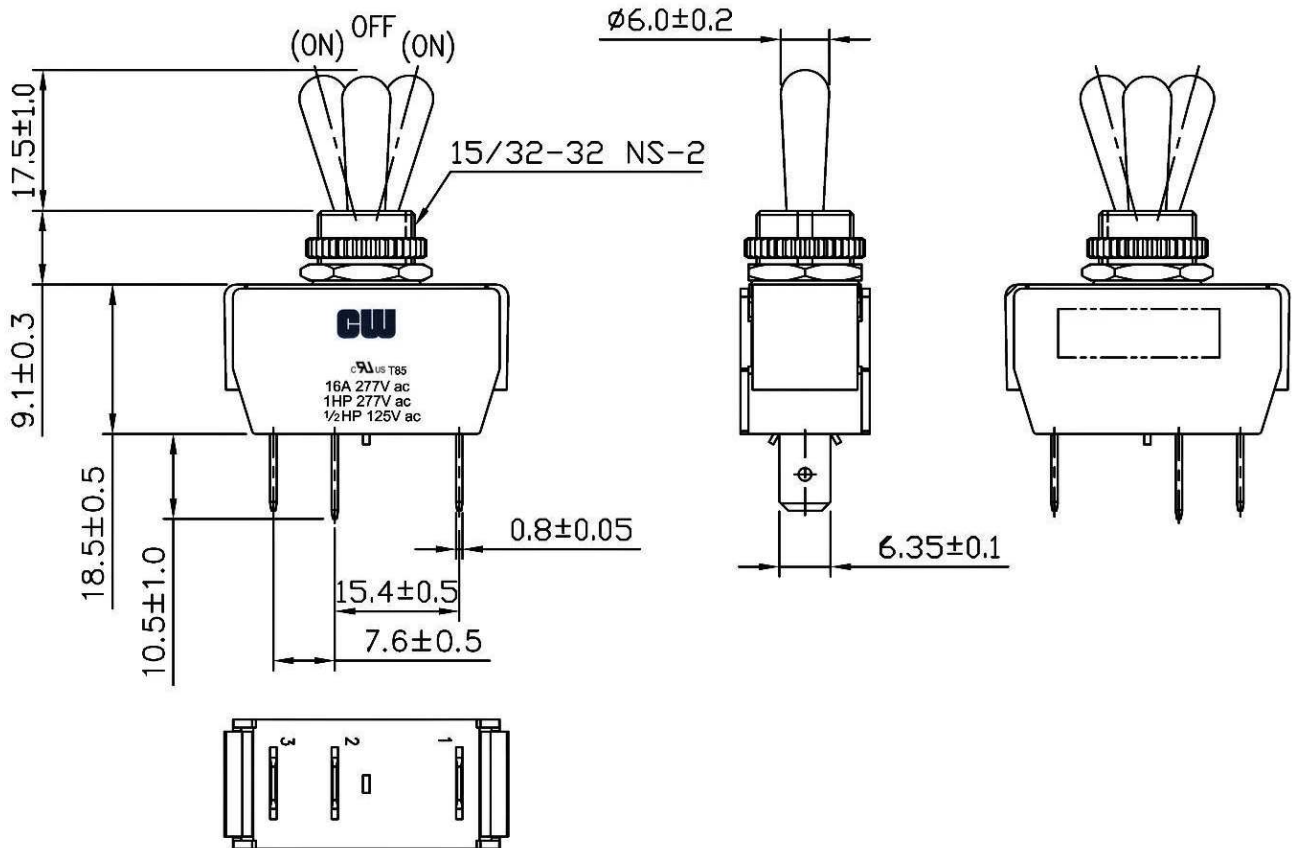

( ) = Momentary Function

Waterproof: IP56

RoHS Compliant

 <b>CW INDUSTRIES</b> Southampton, Pa. 18966 Tel 215.355.7080/www.cwind.com	Date Drawn: 11/18/08	Rev. 0	Unit: mm	Checked By: GG
	Title: TOGGLE SWITCH		CW P/N: GTS447G101HR	