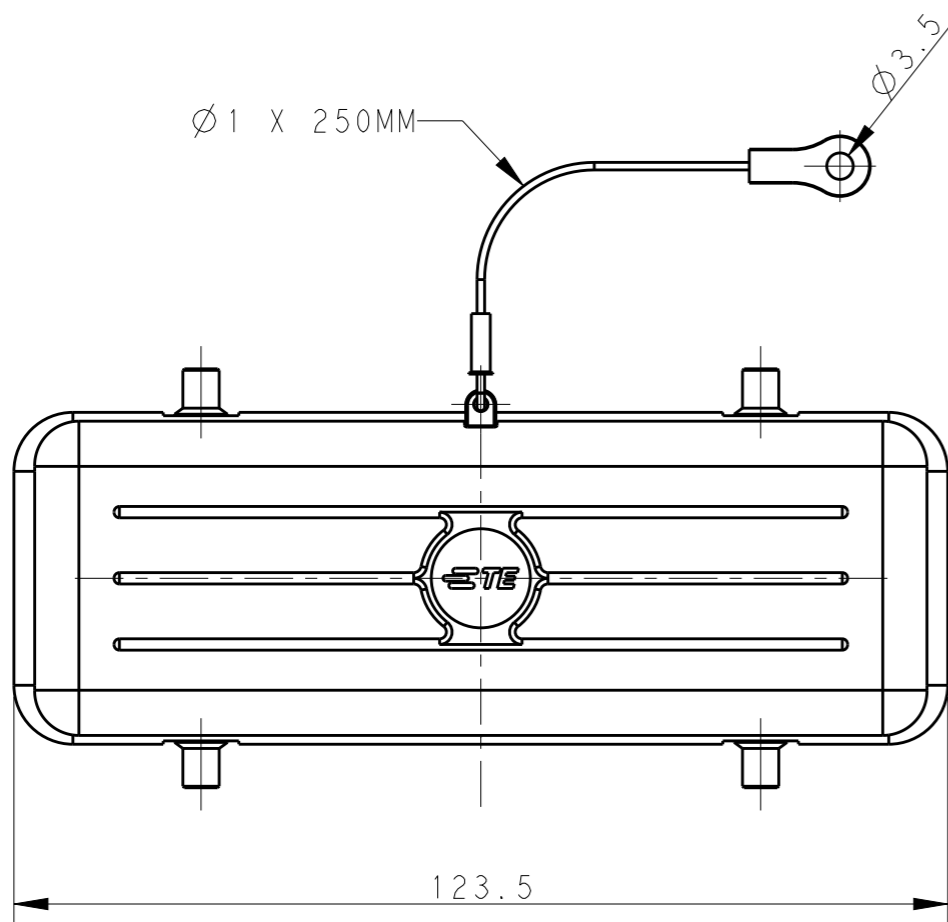

THIS DRAWING IS UNPUBLISHED.

RELEASED FOR PUBLICATION

20

© COPYRIGHT 20 BY -

ALL RIGHTS RESERVED.

REVISIONS

P	LTR	DESCRIPTION	DATE	DWN	APVD
	A	INITIAL	08JUN2015	DW	CW

NOTES:
1. TECHNICAL CHARACTERISTICS:
COVER MATERIAL: PC
OPERATION TEMPERATURE: -40-+125°C

注释:
1. 技术参数:
保护盖材料: PC
工作温度: -40-+125°C

THIS DRAWING IS A CONTROLLED DOCUMENT.

DIMENSIONS: mm	TOLERANCES UNLESS OTHERWISE SPECIFIED:
	0 PLC ±-
	1 PLC ±-
	2 PLC ±-
	3 PLC ±-
	4 PLC ±-
	ANGLES - ±
MATERIAL	FINISH
-	-
-	-

DWN	08JUN2015
David Wang	
CHK	08JUN2015
Chris Wang	
APVD	08JUN2015
Xiang Xu	
PRODUCT SPEC	-
APPLICATION SPEC	-
WEIGHT	-
Customer Drawing	

STE TE Connectivity

NAME H24B-KDB H24B HOUSING PLASTIC PROTECTION COVER			
SIZE	CAGE CODE	DRAWING NO	RESTRICTED TO
A3	00779	C-T1010242100000	-
SCALE	SHEET	OF	REV
1:1	1	1	A