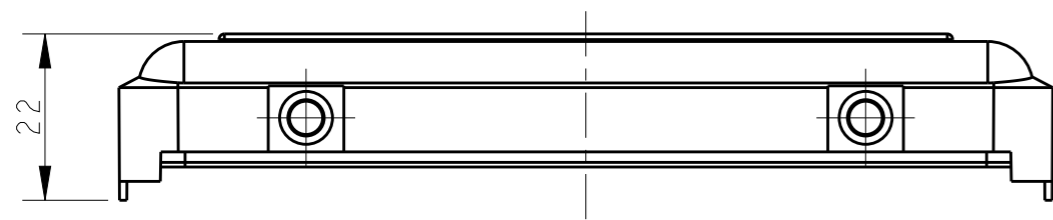

THIS DRAWING IS UNPUBLISHED.

RELEASED FOR PUBLICATION

20

© COPYRIGHT 20 BY -

ALL RIGHTS RESERVED.

REVISIONS

P	LTR	DESCRIPTION	DATE	DWN	APVD
	A	INITIAL	08JUN2015	DW	CW

NOTES:
1. TECHNICAL CHARACTERISTICS:
COVER MATERIAL: PC
OPERATION TEMPERATURE: -40-+125°C

注释:
1. 技术参数:
保护盖材料: PC
工作温度: -40-+125°C

THIS DRAWING IS A CONTROLLED DOCUMENT.

DIMENSIONS: mm	TOLERANCES UNLESS OTHERWISE SPECIFIED:
	0 PLC ±-
	1 PLC ±-
	2 PLC ±-
	3 PLC ±-
	4 PLC ±-
	ANGLES - ±
MATERIAL	FINISH
-	-
-	-

DWN	08JUN2015
David Wang	
CHK	08JUN2015
Chris Wang	
APVD	08JUN2015
Xiang Xu	
PRODUCT SPEC	-
APPLICATION SPEC	-
WEIGHT	-
Customer Drawing	

STE TE Connectivity

NAME H24B-KDB H24B HOUSING PLASTIC PROTECTION COVER			
SIZE	CAGE CODE	DRAWING NO	RESTRICTED TO
A3	00779	C-T1010242100000	-
SCALE	SHEET	OF	REV
1:1	1	1	A