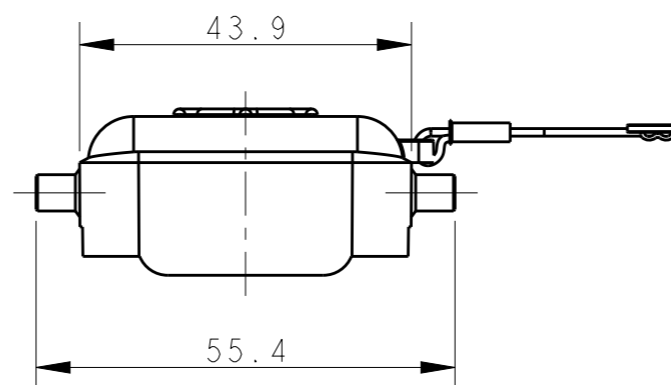

THIS DRAWING IS UNPUBLISHED.

RELEASED FOR PUBLICATION

20

© COPYRIGHT 20 BY -

ALL RIGHTS RESERVED.

REVISIONS

P	LTR	DESCRIPTION	DATE	DWN	APVD
	A	INITIAL	08JUN2015	DW	CW

NOTES:
1. TECHNICAL CHARACTERISTICS:
COVER MATERIAL: PC
OPERATION TEMPERATURE: -40-+125°C

注释:
1. 技术参数:
保护盖材料: PC
工作温度: -40-+125°C

THIS DRAWING IS A CONTROLLED DOCUMENT.

DIMENSIONS: mm	TOLERANCES UNLESS OTHERWISE SPECIFIED:
	0 PLC ±-
	1 PLC ±-
	2 PLC ±-
	3 PLC ±-
	4 PLC ±-
	ANGLES - ±
MATERIAL	FINISH
-	-
-	-

DWN	08JUN2015
David Wang	
CHK	08JUN2015
Chris Wang	
APVD	08JUN2015
Xiang Xu	
PRODUCT SPEC	-
APPLICATION SPEC	-
WEIGHT	-
Customer Drawing	

STE TE Connectivity

NAME H24B-KDB H24B HOUSING PLASTIC PROTECTION COVER			
SIZE	CAGE CODE	DRAWING NO	RESTRICTED TO
A3	00779	C-T1010242100000	-
SCALE	SHEET	OF	REV
1:1	1	1	A