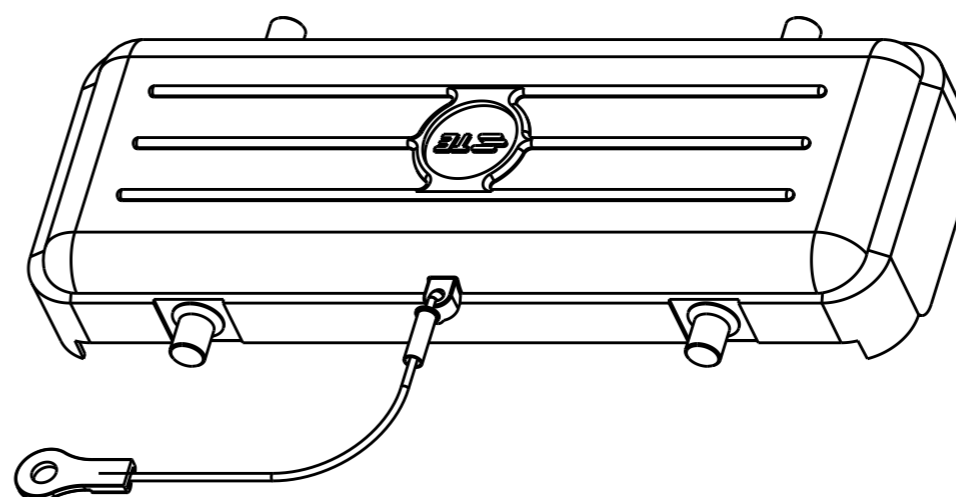

THIS DRAWING IS UNPUBLISHED.

RELEASED FOR PUBLICATION

20

© COPYRIGHT 20 BY -

ALL RIGHTS RESERVED.

REVISIONS

P	LTR	DESCRIPTION	DATE	DWN	APVD
	A	INITIAL	08JUN2015	DW	CW

NOTES:
1. TECHNICAL CHARACTERISTICS:
COVER MATERIAL: PC
OPERATION TEMPERATURE: -40-+125°C

注释:
1. 技术参数:
保护盖材料: PC
工作温度: -40-+125°C

THIS DRAWING IS A CONTROLLED DOCUMENT.

DIMENSIONS: mm	TOLERANCES UNLESS OTHERWISE SPECIFIED:
	0 PLC ±-
	1 PLC ±-
	2 PLC ±-
	3 PLC ±-
	4 PLC ±-
	ANGLES - ±
MATERIAL	FINISH
-	-
-	-

DWN	08JUN2015
David Wang	
CHK	08JUN2015
Chris Wang	
APVD	08JUN2015
Xiang Xu	
PRODUCT SPEC	-
APPLICATION SPEC	-
WEIGHT	-
Customer Drawing	

STE TE Connectivity

NAME H24B-KDB H24B HOUSING PLASTIC PROTECTION COVER			
SIZE	CAGE CODE	DRAWING NO	RESTRICTED TO
A3	00779	C-T1010242100000	-
SCALE	SHEET	OF	REV
1:1	1	1	A