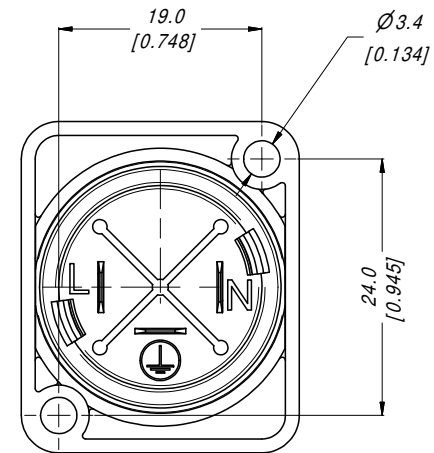

PANEL CUTOUT & PCB LAYOUT
(FRONT VIEW)

UL CERTIFICATE 20150106-E339831

UNLESS OTHERWISE SPECIFIED TOLERANCE TO BE:		THIS DOCUMENT IS THE PROPERTY OF AMPHENOL AUSTRALIA PTY. LTD. NO PART THEREOF MAY BE REPRODUCED AND USED WITHOUT THE PRIOR WRITTEN CONSENT OF THE OWNER.			
LINEAR	ANGULAR	MATERIAL:	DRN:	T.N	DATE: 16/12/14
X ± 0.5	X' ± 1		CKD:	P.M	DATE: 16/12/14
XX ± 0.1	XX' ± 30°		APPD:	P.M	DATE: 16/12/14
XXX ± 0.05	XXX' ± 15°				
BREAK ALL SHARP EDGES AND REMOVE ALL BURRS					
DO NOT SCALE		FINISH:			
DIMENSIONS IN MILLIMETRES		THIRD ANGLE PROJECTION		SCALE: 2:1	SIZE: A3

Amphenol Amphenol Australia Pty.Ltd,
22 Industry Blvd, Carrum Downs VIC 3201

TITLE: HP PANEL MOUNT POWER IN - BLUE CUSTOMER DWG	PART No: HP-3-MDW	REV 1
DRAWING No. 55011015-000-2	SHEET 2 / 2