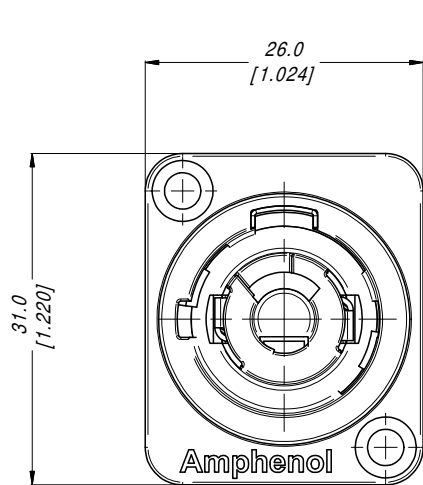

PANEL CUTOUT & PCB LAYOUT
(FRONT VIEW)

UL CERTIFICATE 20150106-E339831

UNLESS OTHERWISE SPECIFIED TOLERANCE TO BE:		THIS DOCUMENT IS THE PROPERTY OF AMPHENOL AUSTRALIA PTY. LTD. NO PART THEREOF MAY BE REPRODUCED AND USED WITHOUT THE PRIOR WRITTEN CONSENT OF THE OWNER.			
LINEAR	ANGULAR	MATERIAL:	DRN:	T.N	DATE: 16/12/14
X ± 0.5	X' ± 1		CKD:	P.M	DATE: 16/12/14
XX ± 0.1	XX' ± 30°		APPD:	P.M	DATE: 16/12/14
XXX ± 0.05	XXX' ± 15°				
BREAK ALL SHARP EDGES AND REMOVE ALL BURRS					
DO NOT SCALE		FINISH:			
DIMENSIONS IN MILLIMETRES		THIRD ANGLE PROJECTION		SCALE: 2:1	SIZE: A3

Amphenol Amphenol Australia Pty.Ltd,
22 Industry Blvd, Carrum Downs VIC 3201

TITLE: HP PANEL MOUNT POWER IN - BLUE CUSTOMER DWG	PART No: HP-3-MDW	REV 1
DRAWING No. 55011015-000-2	SHEET 2 / 2