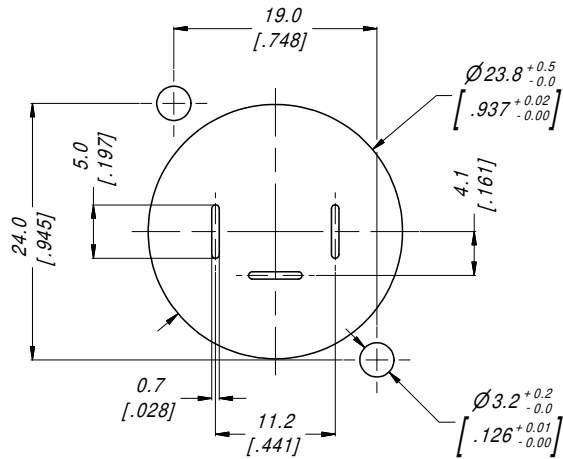

PANEL CUTOUT & PCB LAYOUT
(FRONT VIEW)

UL CERTIFICATE 20150106-E339831

UNLESS OTHERWISE SPECIFIED TOLERANCE TO BE:		THIS DOCUMENT IS THE PROPERTY OF AMPHENOL AUSTRALIA PTY. LTD. NO PART THEREOF MAY BE REPRODUCED AND USED WITHOUT THE PRIOR WRITTEN CONSENT OF THE OWNER.			
LINEAR	ANGULAR	MATERIAL:	DRN:	T.N	DATE: 16/12/14
X ± 0.5	X' ± 1		CKD:	P.M	DATE: 16/12/14
XX ± 0.1	XX' ± 30°		APPD:	P.M	DATE: 16/12/14
XXX ± 0.05	XXX' ± 15°				
BREAK ALL SHARP EDGES AND REMOVE ALL BURRS					
DO NOT SCALE		FINISH:			
DIMENSIONS IN MILLIMETRES		THIRD ANGLE PROJECTION		SCALE: 2:1	SIZE: A3

Amphenol Amphenol Australia Pty.Ltd,
22 Industry Blvd, Carrum Downs VIC 3201

TITLE: HP PANEL MOUNT POWER IN - BLUE CUSTOMER DWG	PART No: HP-3-MDW	REV 1
DRAWING No. 55011015-000-2	SHEET 2 / 2