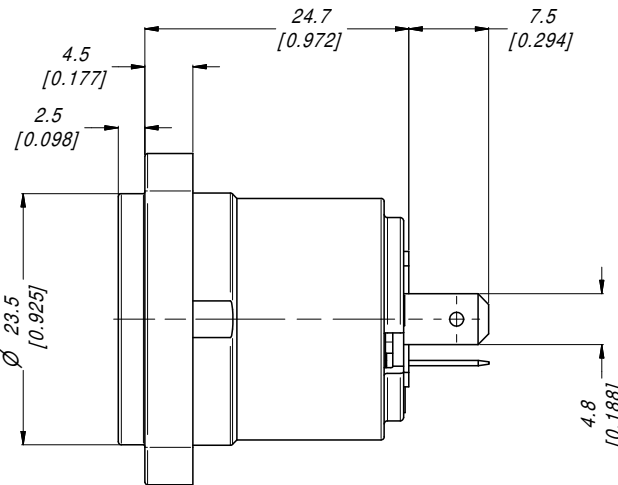

PANEL CUTOUT & PCB LAYOUT
(FRONT VIEW)

UL CERTIFICATE 20150106-E339831

UNLESS OTHERWISE SPECIFIED TOLERANCE TO BE:		THIS DOCUMENT IS THE PROPERTY OF AMPHENOL AUSTRALIA PTY. LTD. NO PART THEREOF MAY BE REPRODUCED AND USED WITHOUT THE PRIOR WRITTEN CONSENT OF THE OWNER.			
LINEAR	ANGULAR	MATERIAL:	DRN:	T.N	DATE: 16/12/14
X ± 0.5	X' ± 1		CKD:	P.M	DATE: 16/12/14
XX ± 0.1	XX' ± 30°		APPD:	P.M	DATE: 16/12/14
XXX ± 0.05	XXX' ± 15°				
BREAK ALL SHARP EDGES AND REMOVE ALL BURRS					
DO NOT SCALE		FINISH:			
DIMENSIONS IN MILLIMETRES		THIRD ANGLE PROJECTION		SCALE: 2:1	SIZE: A3

Amphenol Amphenol Australia Pty.Ltd,
22 Industry Blvd, Carrum Downs VIC 3201

TITLE: HP PANEL MOUNT POWER IN - BLUE CUSTOMER DWG	PART No: HP-3-MDW	REV 1
DRAWING No. 55011015-000-2	SHEET 2 / 2