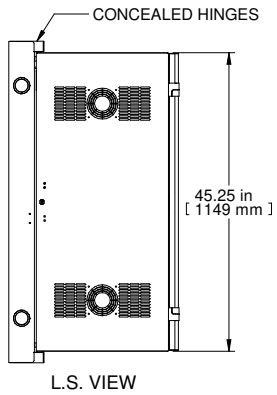

| Item Number | Title | Quantity |
|-------------|-------------------------------|----------|
| 1 | HWM - REAR MOUNT ASSY | 1 |
| 2 | HWM - CENTRE SECTION | 1 |
| 3 | HWM - VENTED DOOR ASSY | 1 |
| 4 | 19" TAPPED PANEL RAILS (PAIR) | 1 |