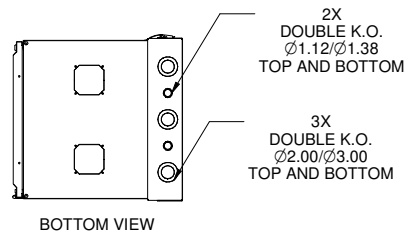

| Item Number | Title | Quantity |
|-------------|-------------------------------|----------|
| 1 | HWM - REAR MOUNT ASSY | 1 |
| 2 | HWM - CENTRE SECTION | 1 |
| 3 | HWM - VENTED DOOR ASSY | 1 |
| 4 | 19" TAPPED PANEL RAILS (PAIR) | 1 |