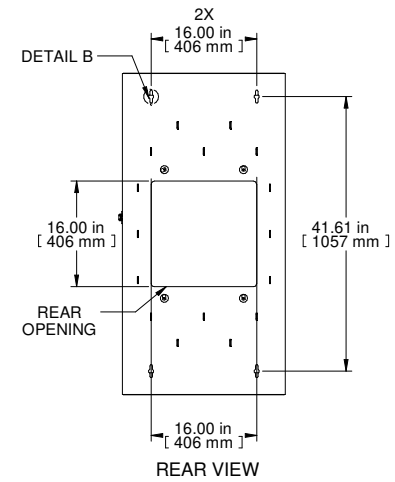

| Item Number | Title | Quantity |
|-------------|-------------------------------|----------|
| 1 | HWM - REAR MOUNT ASSY | 1 |
| 2 | HWM - CENTRE SECTION | 1 |
| 3 | HWM - VENTED DOOR ASSY | 1 |
| 4 | 19" TAPPED PANEL RAILS (PAIR) | 1 |