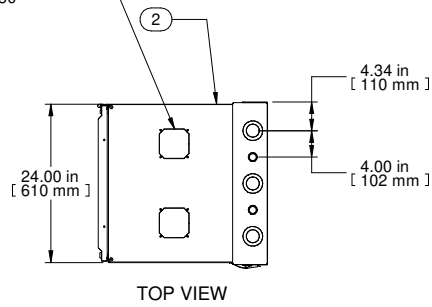

| Item Number | Title | Quantity |
|-------------|-------------------------------|----------|
| 1 | HWM - REAR MOUNT ASSY | 1 |
| 2 | HWM - CENTRE SECTION | 1 |
| 3 | HWM - VENTED DOOR ASSY | 1 |
| 4 | 19" TAPPED PANEL RAILS (PAIR) | 1 |