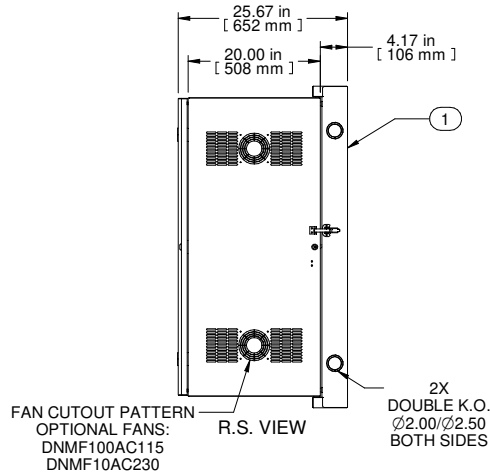

| Item Number | Title | Quantity |
|-------------|-------------------------------|----------|
| 1 | HWM - REAR MOUNT ASSY | 1 |
| 2 | HWM - CENTRE SECTION | 1 |
| 3 | HWM - VENTED DOOR ASSY | 1 |
| 4 | 19" TAPPED PANEL RAILS (PAIR) | 1 |