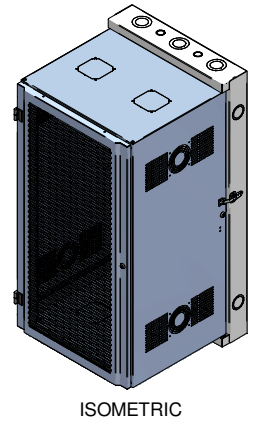

| Item Number | Title | Quantity |
|-------------|-------------------------------|----------|
| 1 | HWM - REAR MOUNT ASSY | 1 |
| 2 | HWM - CENTRE SECTION | 1 |
| 3 | HWM - VENTED DOOR ASSY | 1 |
| 4 | 19" TAPPED PANEL RAILS (PAIR) | 1 |