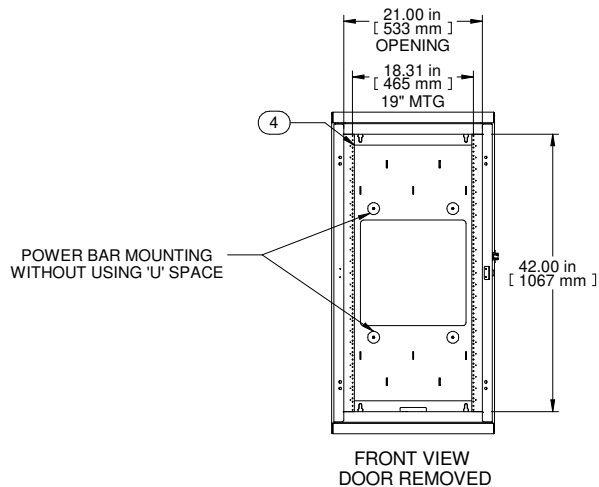

| Item Number | Title | Quantity |
|-------------|-------------------------------|----------|
| 1 | HWM - REAR MOUNT ASSY | 1 |
| 2 | HWM - CENTRE SECTION | 1 |
| 3 | HWM - VENTED DOOR ASSY | 1 |
| 4 | 19" TAPPED PANEL RAILS (PAIR) | 1 |