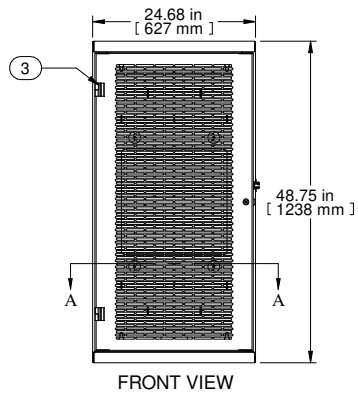

| Item Number | Title | Quantity |
|-------------|-------------------------------|----------|
| 1 | HWM - REAR MOUNT ASSY | 1 |
| 2 | HWM - CENTRE SECTION | 1 |
| 3 | HWM - VENTED DOOR ASSY | 1 |
| 4 | 19" TAPPED PANEL RAILS (PAIR) | 1 |