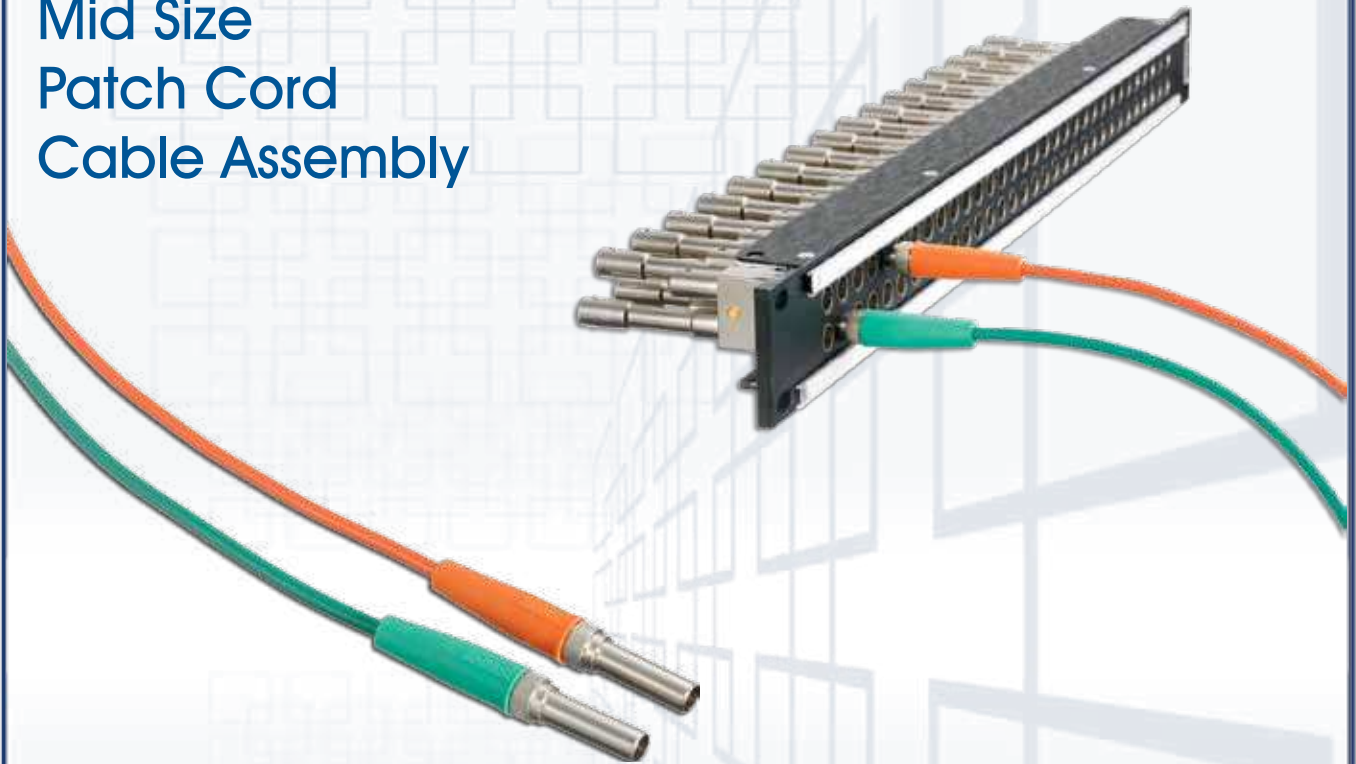

Mid Size Patch Cord Cable Assembly

Product Benefits:

- Pre-assembled for quick and easy installation
- 10 popular colors for visual signal identification or other personalization
- Matching protective boots also included
- Each assembly contains two KINGS® Mid-size 75 Ohm patch plugs (7410-10)
- Terminated to Belden 1855A or equivalent cable in a variety of lengths