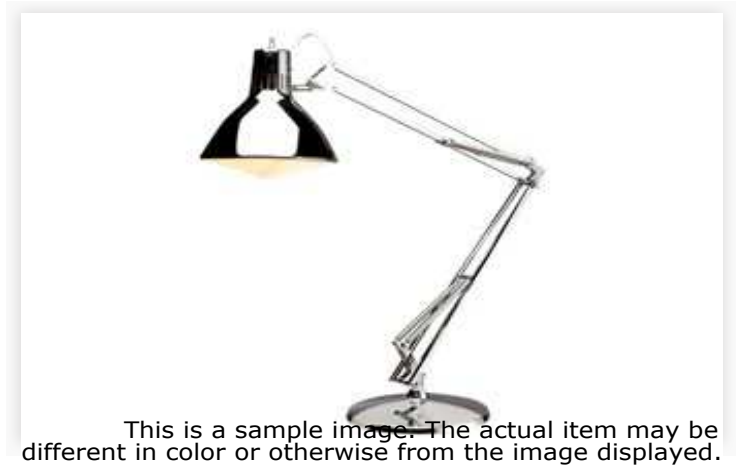

Luxo's most versatile and best-selling Industrial task light. As part of Luxo's Classic Task Light Series, the LS couples classic styling with superior arm technology and is well-suited for a variety of applications. A 23W compact fluorescent lightsource and internal reflector provide greater light output with minimal heat. Weighted base mount. Color: white.