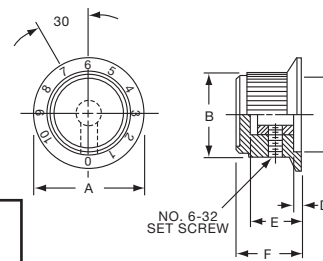

Knobs, Molded Phenolic

PKDT SERIES

Tyco Black Spin Cap with "Diamond Cut" and Arrow Indicator							
Electronics	Alcoswitch	A	B	C	D	E	F
3-1437624-9	PKDT70B1/4	1.03(26.0)	.738(18.8)	.720(18.3)	.098(2.49)	.500(12.7)	.635(16.1)
3-1437624-3	PKDT100B1/4	1.29(32.8)	1.02(25.9)	.860(21.8)	.042(1.07)	.500(12.7)	.638(16.2)

PKDT SERIES

Tyco Black Spin Cap with "Diamond Cut" & 0-10 Numerals							
Electronics	Alcoswitch	A	B	C	D	E	F
3-1437624-8	PKDT60B101/8	.778(19.8)	.605(15.4)	.560(12.5)	.060(1.53)	.392(9.96)	.562(14.3)
4-1437624-0	PKDT70B101/4	1.03(26.0)	.738(18.8)	.720(18.3)	.098(2.49)	.500(12.7)	.635(16.1)
3-1437624-4	PKDT100B101/4	1.29(32.8)	1.02(25.9)	.860(21.8)	.042(1.07)	.500(12.7)	.638(16.2)

PKE SERIES

Tyco Fluted with Indicator Line					
Electronics	Alcoswitch	A	B	C	E
4-1437624-4	PKE60B1/8	.626(15.9)	.472(12.0)	.091(2.31)	.394(10.0)
4-1437624-3	PKE60B1/4	.626(15.9)	.472(12.0)	.091(2.31)	.394(10.0)
4-1437624-5	PKE90B1/4	.890(22.6)	.724(18.4)	.098(2.49)	.480(12.2)

PKES SERIES

Tyco Fluted with Skirt and Indicator Line							
Electronics	Alcoswitch	A	B	C	D	E	F
5-1437624-1	PKES60B1/8	.748(19.0)	.618(15.7)	.460(11.7)	.090(2.29)	.370(9.40)	.470(11.9)
5-1437624-0	PKES60B1/4	.748(19.0)	.618(15.7)	.460(11.7)	.090(2.29)	.370(9.40)	.470(11.9)
5-1437624-2	PKES70B1/4	.855(21.7)	.744(18.9)	.705(17.9)	.080(2.03)	.421(10.7)	.526(13.4)
5-1437624-3	PKES90B1/4	1.01(25.7)	.889(22.6)	.846(21.5)	.079(2.01)	.421(10.7)	.570(14.5)
4-1437624-6	PKES120B1/4	1.30(32.9)	1.16(29.5)	1.02(25.9)	.118(3.00)	.500(12.7)	.628(16.0)
4-1437624-7	PKES140B1/4	1.50(38.1)	1.37(34.9)	1.22(30.9)	.118(3.00)	.540(13.7)	.693(17.6)
4-1437624-8	PKES150B1/4	1.77(44.9)	1.55(39.4)	1.41(35.9)	.118(3.00)	.733(18.6)	.831(21.1)