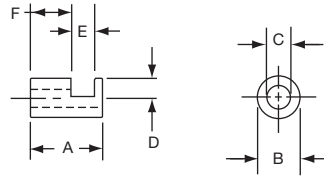

Knob Accessories

ACCESSORIES

Tyco		Shaft Hole Size Adaptors					
Electronics	Alcoswitch	A	B	C	D	E	F
9-1437627-6	KR1 (1/4"TO1/8")	.374(9.50)	.250(6.35)	.128(3.25)	.122(3.10)	.217(5.51)	.122(3.10)
9-1437627-7	KR2 (1/4"TO3/16")	.375(9.53)	.250(6.35)	.190(4.83)	.122(3.10)	.216(5.49)	.123(3.12)
9-1437627-8	KR3 (1/4"TO4MM)	.375(9.53)	.248(6.30)	.161(4.09)	.122(3.10)	.216(5.49)	.123(3.12)