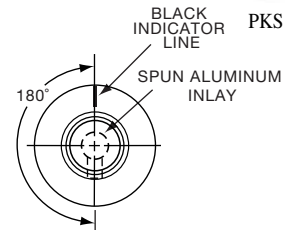

Knobs, Molded Phenolic

PKS SERIES

		Straight Knurl with Indicator Line on Skirt					
Tyco Electronics	Alcoswitch	A	B	C	D	E	F
9-1437624-5	PKS1104B1/4	1.12(28.5)	.567(14.4)	.620(15.8)	.090(2.29)	.510(12.95)	.670(17.0)

PKS SERIES

		Straight Knurl Aluminum Skirt Has Line or 0-9 Numbers						
Tyco Electronics	Alcoswitch	A	B	C	D	E	F	Marking
9-1437624-4	PKS1103B101/4	1.17(29.6)	.571(14.5)	.620(15.7)	.098(2.49)	.516(13.1)	.670(17.0)	Numbers
9-1437624-7	PKS1106B1/4	1.17(29.6)	.571(14.5)	.618(15.7)	.098(2.49)	.516(13.1)	.670(17.0)	Line
9-1437624-6	PKS1105B101/4	1.17(29.6)	.571(14.5)	.618(15.7)	.098(2.49)	.516(13.1)	.670(17.0)	Numbers

PKS SERIES

SPUN ALUMINUM INLAY

		Choice of Indicator Line or 0-9, 0-10, -5+5 Numerals						
Tyco Electronics	Alcoswitch	A	B	C	D	E	F	Marking
1437625-1	PKS1132B51/4	1.18(30.0)	.551(14.0)	.551(14.0)	.118(30.0)	.615(15.62)	.748(19.0)	+5-0-5
1437625-2	PKS1132B91/4	1.18(30.0)	.551(14.0)	.551(14.0)	.118(30.0)	.615(15.62)	.748(19.0)	0-9
9-1437624-9	PKS1132B101/4	1.18(30.0)	.551(14.0)	.551(14.0)	.118(30.0)	.615(15.62)	.748(19.0)	0-10
9-1437624-8	*PKS1132B1/4	1.18(30.0)	.551(14.0)	.551(14.0)	.118(30.0)	.615(15.62)	.748(19.0)	Indicator Line

*1 Set screw 180° from indicator line.