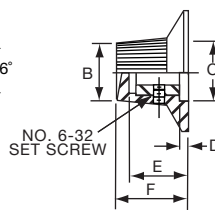

Knobs, Molded Phenolic

PKS SERIES

		Straight Knurl with Indicator Line on Skirt					
Tyco Electronics	Alcoswitch	A	B	C	D	E	F
9-1437624-5	PKS1104B1/4	1.12(28.5)	.567(14.4)	.620(15.8)	.090(2.29)	.510(12.95)	.670(17.0)

PKS SERIES

		Straight Knurl Aluminum Skirt Has Line or 0-9 Numbers						
Tyco Electronics	Alcoswitch	A	B	C	D	E	F	Marking
9-1437624-4	PKS1103B101/4	1.17(29.6)	.571(14.5)	.620(15.7)	.098(2.49)	.516(13.1)	.670(17.0)	Numbers
9-1437624-7	PKS1106B1/4	1.17(29.6)	.571(14.5)	.618(15.7)	.098(2.49)	.516(13.1)	.670(17.0)	Line
9-1437624-6	PKS1105B101/4	1.17(29.6)	.571(14.5)	.618(15.7)	.098(2.49)	.516(13.1)	.670(17.0)	Numbers

PKS SERIES

SPUN ALUMINUM INLAY

		Choice of Indicator Line or 0-9, 0-10, -5+5 Numerals						
Tyco Electronics	Alcoswitch	A	B	C	D	E	F	Marking
1437625-1	PKS1132B51/4	1.18(30.0)	.551(14.0)	.551(14.0)	.118(30.0)	.615(15.62)	.748(19.0)	+5-0-5
1437625-2	PKS1132B91/4	1.18(30.0)	.551(14.0)	.551(14.0)	.118(30.0)	.615(15.62)	.748(19.0)	0-9
9-1437624-9	PKS1132B101/4	1.18(30.0)	.551(14.0)	.551(14.0)	.118(30.0)	.615(15.62)	.748(19.0)	0-10
9-1437624-8	*PKS1132B1/4	1.18(30.0)	.551(14.0)	.551(14.0)	.118(30.0)	.615(15.62)	.748(19.0)	Indicator Line

*1 Set screw 180° from indicator line.