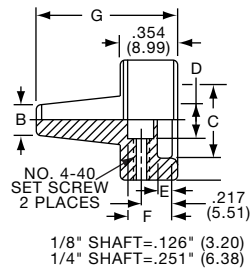

Knobs, Machined Aluminum

KB SERIES

Control Knob with Straight Knurl and Top Line Indicator										
Tyco	Electronics	Alcoswitch	Color	A	B	C	D	E	F	G
3-1437621-6	KB500A1/8	Natural	.500(12.7)	.433(11.0)	.394(10.0)	.472(12.0)	.787(20.0)	.630(16.0)	.610(15.5)	
3-1437621-5	KB500A1/4	Natural	.500(12.7)	.433(11.0)	.394(10.0)	.472(12.0)	.787(20.0)	.630(16.0)	.610(15.5)	
3-1437621-9	KB500B1/8	Black	.500(12.7)	.433(11.0)	.394(10.0)	.472(12.0)	.787(20.0)	.630(16.0)	.610(15.5)	
3-1437621-8	KB500B1/4	Black	.500(12.7)	.433(11.0)	.394(10.0)	.472(12.0)	.787(20.0)	.630(16.0)	.610(15.5)	
4-1437621-0	KB700A1/4	Natural	.750(19.0)	.673(17.1)	.581(15.0)	.705(17.9)	.787(20.0)	.630(16.0)	.610(15.5)	
4-1437621-2	KB700B1/4	Black	.750(19.0)	.673(17.1)	.581(15.0)	.705(17.9)	.787(20.0)	.630(16.0)	.610(15.5)	
4-1437621-4	KB900A1/4	Natural	.930(23.6)	.866(22.0)	.710(18.0)	.902(22.9)	.787(20.0)	.630(16.0)	.610(15.5)	
4-1437621-5	KB900B1/4	Black	.930(23.6)	.866(22.0)	.710(18.0)	.902(22.9)	.787(20.0)	.630(16.0)	.610(15.5)	

KBS SERIES