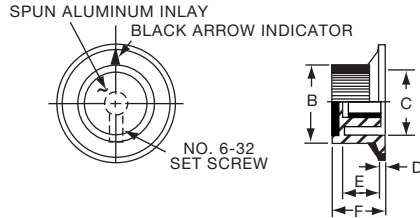

*1 Set screw 180° from indicator line.

PKS1132B91/4

Knobs, Molded Phenolic

PKS SERIES

PKS90B1/4

PKS90B101/4

Tyco Straight Knurl with Aluminum Skirt Choice of Arrow or 1-10 Numbers									
Electronics	Alcoswitch	A	B	C	D	E	F	Marking	
1437625-5	PKS90B1/4	1.42(36.1)	.917(23.3)	.780(19.8)	.065(1.65)	.490(12.5)	.596(15.1)	Arrow	
1437625-6	PKS90B101/4	1.42(36.1)	.917(23.3)	.780(19.8)	.065(1.65)	.490(12.5)	.596(15.1)	Numbers	