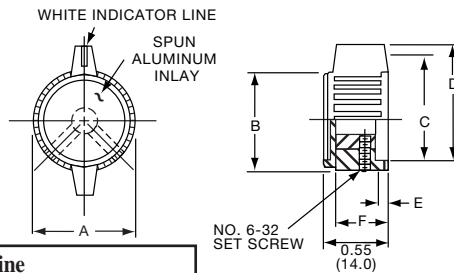

PKGP SERIES

Tyco		Ribbed with Bar Pointers and Indicator Line					
Electronics	Alcoswitch	A	B	C	D	E	F
7-1437624-2	PKGP70B1/4	.740(18.8)	.700(17.8)	.590(15.0)	.990(25.2)	.080(2.03)	.460(11.7)
7-1437624-3	PKGP90B1/4	.860(21.8)	.810(20.6)	.700(17.8)	1.28(32.5)	.080(2.03)	.460(11.7)
7-1437624-1	PKGP100B1/4	1.05(26.2)	1.00(25.4)	.900(22.9)	1.62(41.2)	.080(2.03)	.480(12.2)