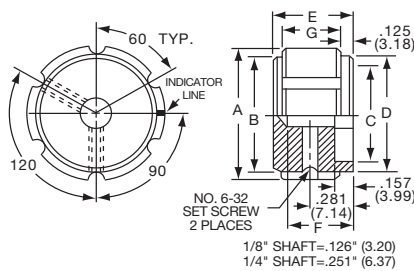

Tyco 6 Flute Design with Indicator Line									
Electronics	Alcoswitch	Color	A	B	C	D	E	F	G
2-1437621-0	KA500A1/8	Natural	.500(12.7)	.430(10.9)	.375(9.53)	.430(10.9)	.625(15.9)	.512(13.0)	.430(10.9)
1-1437621-9	KA500A1/4	Natural	.500(12.7)	.430(10.9)	.375(9.53)	.430(10.9)	.625(15.9)	.512(13.0)	.430(10.9)
2-1437621-2	KA500B1/8	Black	.500(12.7)	.430(10.9)	.375(9.53)	.430(10.9)	.625(15.9)	.512(13.0)	.430(10.9)
2-1437621-1	KA500B1/4	Black	.500(12.7)	.430(10.9)	.375(9.53)	.430(10.9)	.625(15.9)	.512(13.0)	.430(10.9)
2-1437621-3	KA700A1/4	Natural	.750(19.1)	.655(16.6)	.590(15.0)	.655(16.6)	.625(15.9)	.512(13.0)	.430(10.9)
2-1437621-4	KA700B1/4	Black	.750(19.1)	.655(16.6)	.590(15.0)	.655(16.6)	.625(15.9)	.512(13.0)	.430(10.9)
2-1437621-5	KA900A1/4	Natural	.937(23.8)	.817(20.8)	.700(17.8)	.817(20.8)	.625(15.9)	.512(13.0)	.430(10.9)
2-1437621-6	KA900B1/4	Black	.937(23.8)	.817(20.8)	.700(17.8)	.817(20.8)	.625(15.9)	.512(13.0)	.430(10.9)
	KA1250A1/4	Natural	1.25(31.8)	1.11(28.2)	.985(25.0)	1.11(28.2)	.750(19.1)	.630(16.0)	.554(14.1)
1-1437621-8	KA1250B1/4	Black	1.25(31.8)	1.11(28.2)	.985(25.0)	1.11(28.2)	.750(19.1)	.630(16.0)	.554(14.1)