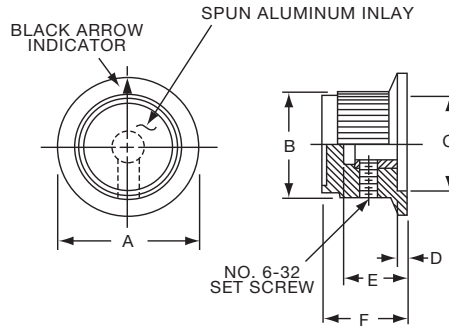

PKD SERIES

		Straight Knurl Aluminum Skirt w/Arrow Indicator					
Tyco Electronics	Alcoswitch	A	B	C	D	E	F
2-1437624-8	PKD60B1/8	.780(19.8)	.566(14.4)	.487(12.4)	.059(1.5)	.492(12.5)	.563(14.3)
2-1437624-7	PKD60B1/4	.780(19.8)	.566(14.4)	.487(12.4)	.059(1.5)	.492(12.5)	.563(14.3)
3-1437624-1	PKD70B1/4	1.02(25.9)	.750(19.1)	.700(17.8)	.080(2.0)	.490(12.5)	.610(15.5)
2-1437624-5	PKD100B1/4	1.29(32.8)	1.00(25.4)	.865(22.0)	.050(1.3)	.500(12.7)	.590(15.0)