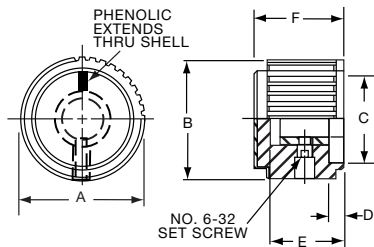

PKN SERIES

Line Indicator on Natural Aluminum Spin Cap							
Tyco							
Electronics	Alcoswitch	A	B	C	D	E	F
8-1437624-2	PKN60B1/8	.591(15.0)	.579(14.7)	.394(10.0)	.079(2.01)	.394(10.0)	.453(11.5)
	PKN60B1/4	.591(15.0)	.579(14.7)	.394(10.0)	.079(2.01)	.394(10.0)	.453(11.5)
8-1437624-3	PKN70B1/4	.787(20.0)	.764(19.4)	.571(14.5)	.098(2.49)	.492(12.5)	.591(15.0)
8-1437624-4	PKN90B1/4	.984(25.0)	.957(24.3)	.748(19.0)	.098(2.49)	.591(15.0)	.689(17.5)

K

P Series