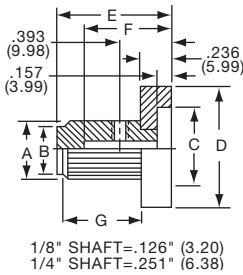

Knobs, Machined Aluminum

KB SERIES

KB500A1/4

KB900B1/4

Control Knob with Straight Knurl and Top Line Indicator										
Tyco	Electronics	Alcoswitch	Color	A	B	C	D	E	F	G
3-1437621-6	KB500A1/8	Natural	.500(12.7)	.433(11.0)	.394(10.0)	.472(12.0)	.787(20.0)	.630(16.0)	.610(15.5)	
3-1437621-5	KB500A1/4	Natural	.500(12.7)	.433(11.0)	.394(10.0)	.472(12.0)	.787(20.0)	.630(16.0)	.610(15.5)	
3-1437621-9	KB500B1/8	Black	.500(12.7)	.433(11.0)	.394(10.0)	.472(12.0)	.787(20.0)	.630(16.0)	.610(15.5)	
3-1437621-8	KB500B1/4	Black	.500(12.7)	.433(11.0)	.394(10.0)	.472(12.0)	.787(20.0)	.630(16.0)	.610(15.5)	
4-1437621-0	KB700A1/4	Natural	.750(19.0)	.673(17.1)	.581(15.0)	.705(17.9)	.787(20.0)	.630(16.0)	.610(15.5)	
4-1437621-2	KB700B1/4	Black	.750(19.0)	.673(17.1)	.581(15.0)	.705(17.9)	.787(20.0)	.630(16.0)	.610(15.5)	
4-1437621-4	KB900A1/4	Natural	.930(23.6)	.866(22.0)	.710(18.0)	.902(22.9)	.787(20.0)	.630(16.0)	.610(15.5)	
4-1437621-5	KB900B1/4	Black	.930(23.6)	.866(22.0)	.710(18.0)	.902(22.9)	.787(20.0)	.630(16.0)	.610(15.5)	