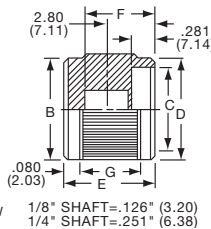

KN SERIES

KN501A1/4

NO. 6-32 SET SCREW 2 PLACES
1/8" SHAFT=.126" (3.20)
1/4" SHAFT=.251" (6.38)

ARROW INDICATOR

Tyco Straight Knurl with Arrowhead Indicator								
Electronics	Alcoswitch	Color	A	B	C	D	E	G
5-1437622-1	KN501A1/8	Natural	.500(12.7)	.445(11.3)	.374(9.50)	.445(11.3)	.625(15.9)	.512(13.0)
5-1437622-0	KN501A1/4	Natural	.500(12.7)	.445(11.3)	.374(9.50)	.445(11.3)	.625(15.9)	.512(13.0)
5-1437622-3	KN501B1/8	Black	.500(12.7)	.445(11.3)	.374(9.50)	.445(11.3)	.625(15.9)	.512(13.0)
5-1437622-2	KN501B1/4	Black	.500(12.7)	.445(11.3)	.374(9.50)	.445(11.3)	.625(15.9)	.512(13.0)
6-1437622-2	KN701A1/4	Natural	.750(19.1)	.695(17.7)	.590(15.0)	.695(17.7)	.625(15.9)	.512(13.0)
6-1437622-3	KN701B1/4	Black	.750(19.1)	.695(17.7)	.590(15.0)	.695(17.7)	.625(15.9)	.512(13.0)
Two Toned			Body-Top					
5-1437622-5	KN501BA1/8	Blk. - Ntl.	.500(12.7)	.445(11.3)	.374(9.50)	.445(11.3)	.625(15.9)	.512(13.0)
5-1437622-4	KN501BA1/4	Blk. - Ntl.	.500(12.7)	.445(11.3)	.374(9.50)	.445(11.3)	.625(15.9)	.512(13.0)
6-1437622-5	KN701BA1/8	Blk. - Ntl.	.750(19.1)	.695(17.7)	.590(15.0)	.695(17.7)	.625(15.9)	.512(13.0)
6-1437622-4	KN701BA1/4	Blk. - Ntl.	.750(19.1)	.695(17.7)	.590(15.0)	.695(17.7)	.625(15.9)	.512(13.0)