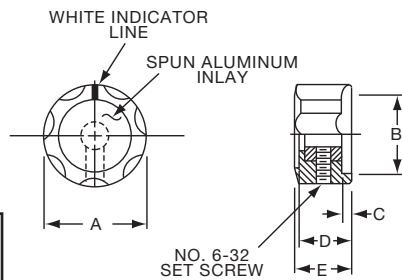

Knobs, Molded Phenolic

PKDT SERIES

Tyco Black Spin Cap with "Diamond Cut" and Arrow Indicator							
Electronics	Alcoswitch	A	B	C	D	E	F
3-1437624-9	PKDT70B1/4	1.03(26.0)	.738(18.8)	.720(18.3)	.098(2.49)	.500(12.7)	.635(16.1)
3-1437624-3	PKDT100B1/4	1.29(32.8)	1.02(25.9)	.860(21.8)	.042(1.07)	.500(12.7)	.638(16.2)

PKDT SERIES

Tyco Black Spin Cap with "Diamond Cut" & 0-10 Numerals							
Electronics	Alcoswitch	A	B	C	D	E	F
3-1437624-8	PKDT60B101/8	.778(19.8)	.605(15.4)	.560(12.5)	.060(1.53)	.392(9.96)	.562(14.3)
4-1437624-0	PKDT70B101/4	1.03(26.0)	.738(18.8)	.720(18.3)	.098(2.49)	.500(12.7)	.635(16.1)
3-1437624-4	PKDT100B101/4	1.29(32.8)	1.02(25.9)	.860(21.8)	.042(1.07)	.500(12.7)	.638(16.2)

PKE SERIES

Tyco Fluted with Indicator Line					
Electronics	Alcoswitch	A	B	C	E
4-1437624-4	PKE60B1/8	.626(15.9)	.472(12.0)	.091(2.31)	.394(10.0)
4-1437624-3	PKE60B1/4	.626(15.9)	.472(12.0)	.091(2.31)	.394(10.0)
4-1437624-5	PKE90B1/4	.890(22.6)	.724(18.4)	.098(2.49)	.480(12.2)

PKES SERIES

Tyco Fluted with Skirt and Indicator Line							
Electronics	Alcoswitch	A	B	C	D	E	F
5-1437624-1	PKES60B1/8	.748(19.0)	.618(15.7)	.460(11.7)	.090(2.29)	.370(9.40)	.470(11.9)
5-1437624-0	PKES60B1/4	.748(19.0)	.618(15.7)	.460(11.7)	.090(2.29)	.370(9.40)	.470(11.9)
5-1437624-2	PKES70B1/4	.855(21.7)	.744(18.9)	.705(17.9)	.080(2.03)	.421(10.7)	.526(13.4)
5-1437624-3	PKES90B1/4	1.01(25.7)	.889(22.6)	.846(21.5)	.079(2.01)	.421(10.7)	.570(14.5)
4-1437624-6	PKES120B1/4	1.30(32.9)	1.16(29.5)	1.02(25.9)	.118(3.00)	.500(12.7)	.628(16.0)
4-1437624-7	PKES140B1/4	1.50(38.1)	1.37(34.9)	1.22(30.9)	.118(3.00)	.540(13.7)	.693(17.6)
4-1437624-8	PKES150B1/4	1.77(44.9)	1.55(39.4)	1.41(35.9)	.118(3.00)	.733(18.6)	.831(21.1)