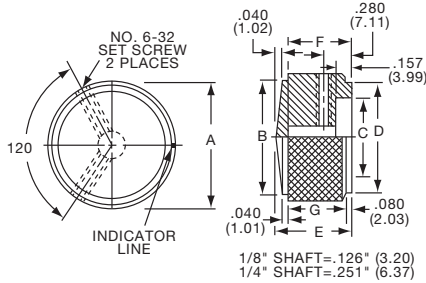

Knobs, Machined Aluminum

KD SERIES

Tyco Diamond Knurl with Indicator Line									
Electronics	Alcoswitch	Color	A	B	C	D	E	F	G
7-1437621-1	KD500A1/8	Natural	.500(12.7)	.430(10.9)	.380(9.65)	.430(10.9)	.630(16.0)	.510(13.0)	.470(11.9)
7-1437621-0	KD500A1/4	Natural	.500(12.7)	.430(10.9)	.380(9.65)	.430(10.9)	.630(16.0)	.510(13.0)	.470(11.9)
7-1437621-3	KD500B1/8	Black	.500(12.7)	.430(10.9)	.380(9.65)	.430(10.9)	.630(16.0)	.510(13.0)	.470(11.9)
7-1437621-2	KD500B1/4	Black	.500(12.7)	.430(10.9)	.380(9.65)	.430(10.9)	.630(16.0)	.510(13.0)	.470(11.9)
7-1437621-4	KD700A1/4	Natural	.750(19.1)	.660(16.8)	.590(15.0)	.660(16.8)	.630(16.0)	.510(13.0)	.470(11.9)
7-1437621-5	KD700B1/4	Black	.750(19.1)	.660(16.8)	.590(15.0)	.660(16.8)	.630(16.0)	.510(13.0)	.470(11.9)
7-1437621-6	KD900A1/4	Natural	.940(23.9)	.820(20.8)	.710(18.0)	.820(20.8)	.630(16.0)	.510(13.0)	.470(11.9)
7-1437621-7	KD900B1/4	Black	.940(23.9)	.820(20.8)	.710(18.0)	.820(20.8)	.630(16.0)	.510(13.0)	.470(11.9)
6-1437621-8	KD1250A1/4	Natural	1.25(31.8)	1.11(28.2)	.980(24.9)	1.11(28.2)	.750(19.1)	.630(16.0)	.590(15.0)
6-1437621-9	KD1250B1/4	Black	1.25(31.8)	1.11(28.2)	.980(24.9)	1.11(28.2)	.750(19.1)	.630(16.0)	.590(15.0)

KE SERIES