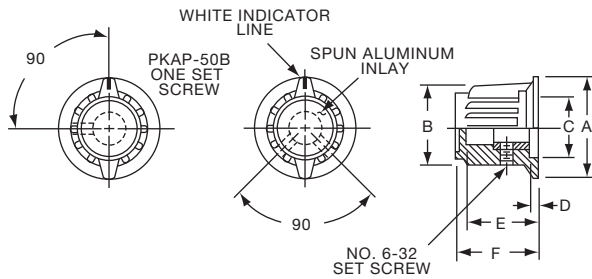

PKA SERIES

PKA50B1/4

PKA90B1/4

Tyco Electronics Alcoswitch		Ribbed with Line Indicator on Skirt					
		A	B	C	D	E	F
1-1437624-1	PKA50B1/8	.795(20.2)	.580(14.7)	.540(13.7)	.080(2.03)	.450(11.4)	.590(15.0)
1-1437624-0	PKA50B1/4	.795(20.2)	.580(14.7)	.540(13.7)	.080(2.03)	.450(11.4)	.590(15.0)
1-1437624-4	PKA55B1/8	.780(19.8)	.580(14.7)	.475(12.1)	.135(3.43)	.585(14.9)	.675(17.2)
1-1437624-3	PKA55B1/4	.780(19.8)	.580(14.7)	.475(12.1)	.135(3.43)	.585(14.9)	.675(17.2)
1-1437624-5	PKA70B1/4	.980(24.9)	.740(18.8)	.680(17.3)	.118(3.00)	.650(16.5)	.750(19.1)
1-1437624-7	PKA90B1/4	1.375(34.9)	.970(24.6)	.670(17.0)	.195(4.95)	.750(19.1)	.840(21.3)