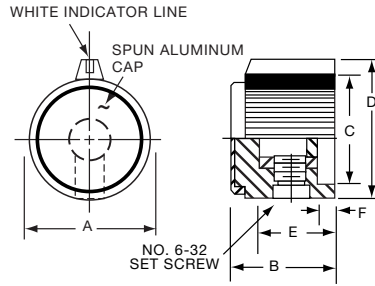

PKJ SERIES

PKJ50B1/8

Tyco		Straight Knurl with Bar Pointers and Indicator Line					
Electronics	Alcoswitch	A	B	C	D	E	F
7-1437624-5	PKJ50B1/8	.500(12.7)	.512(13.0)	.420(10.7)	.577(14.7)	.429(10.9)	.113(2.9)
7-1437624-4	*PKJ50B1/4	.500(12.7)	.512(13.0)	.420(10.7)	.577(14.7)	.429(10.9)	.113(2.9)
7-1437624-6	PKJ60B1/4	.630(16.0)	.530(13.5)	.468(11.9)	.758(19.3)	.440(11.2)	.110(2.8)
7-1437624-7	PKJ70B1/4	.760(19.3)	.555(14.1)	.545(13.8)	.915(23.2)	.450(11.4)	.118(3.0)

PKJ70B1/4

Knobs, Molded Phenolic

PKJT SERIES

PKJT50B1/4

PKJT70B1/4

Straight Knurl with Bar Pointer & Indicator Line and Aluminum Spin Cap							
Tyco							
Electronics	Alcoswitch	A	B	C	D	E	F
7-1437624-9	PKJT50B1/8	.515(13.1)	.585(14.9)	.350(8.89)	.595(15.1)	.414(10.5)	.130(3.30)
7-1437624-8	*PKJT50B1/4	.515(13.1)	.585(14.9)	.350(8.89)	.595(15.1)	.414(10.5)	.130(3.30)
8-1437624-0	PKJT60B1/4	.640(16.3)	.605(15.4)	.470(11.9)	.760(19.3)	.445(11.3)	.118(3.00)
8-1437624-1	PKJT70B1/4	.760(19.3)	.625(15.9)	.550(14.0)	.915(23.2)	.445(11.3)	.118(3.00)