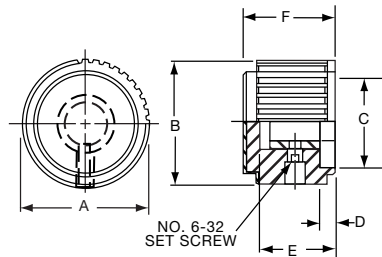

PKNT SERIES

Black Spin Cap with "Diamond Cut" Less Indicator							
Tyco							
Electronics	Alcoswitch	A	B	C	D	E	F
8-1437624-6	PKNT60B1/8	.591(15.0)	.579(14.7)	.394(10.0)	.079(2.01)	.394(10.0)	.472(11.9)
8-1437624-5	PKNT60B1/4	.591(15.0)	.579(14.7)	.394(10.0)	.079(2.01)	.394(10.0)	.472(11.9)
8-1437624-7	PKNT70B1/4	.787(19.9)	.764(19.4)	.571(14.5)	.098(2.49)	.492(12.5)	.591(14.7)
8-1437624-8	PKNT90B1/4	.984(25.0)	.957(24.3)	.748(19.0)	.098(2.49)	.591(15.0)	.689(17.5)