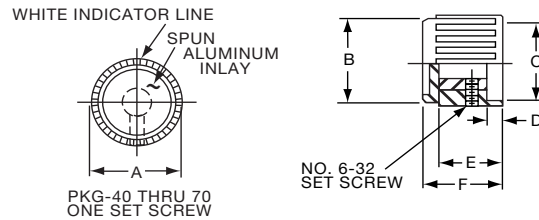

PKG SERIES

Tyco		Ribbed with Indicator Line					
Electronics	Alcoswitch	A	B	C	D	E	F
5-1437624-9	*PKG40B1/8	.437(11.1)	.410(10.4)	.304(7.72)	.079(2.00)	.385(9.78)	.472(12.0)
6-1437624-1	PKG50B1/8	.551(14.0)	.500(12.7)	.442(10.7)	.056(1.42)	.395(10.03)	.512(13.0)
6-1437624-0	PKG50B1/4	.551(14.0)	.500(12.7)	.442(10.7)	.056(1.42)	.395(10.03)	.512(13.0)

*Note: Knob uses #4-40 set screw