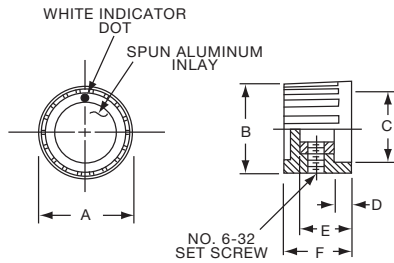

PK SERIES

Tyco		Serrated with Dot Indicator on Top					
Electronics	Alcoswitch	A	B	C	D	E	F
1437624-4	PK1100B1/8	.700(17.8)	.643(16.3)	.565(14.35)	.125(3.18)	.453(11.51)	.530(13.5)

K

P Series