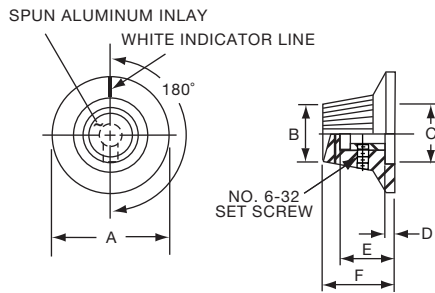

Knobs, Molded Phenolic

PKS SERIES

		Straight Knurl with Indicator Line on Skirt					
Tyco Electronics	Alcoswitch	A	B	C	D	E	F
9-1437624-5	PKS1104B1/4	1.12(28.5)	.567(14.4)	.620(15.8)	.090(2.29)	.510(12.95)	.670(17.0)

PKS SERIES

		Straight Knurl Aluminum Skirt Has Line or 0-9 Numbers						
Tyco Electronics	Alcoswitch	A	B	C	D	E	F	Marking
9-1437624-4	PKS1103B101/4	1.17(29.6)	.571(14.5)	.620(15.7)	.098(2.49)	.516(13.1)	.670(17.0)	Numbers
9-1437624-7	PKS1106B1/4	1.17(29.6)	.571(14.5)	.618(15.7)	.098(2.49)	.516(13.1)	.670(17.0)	Line
9-1437624-6	PKS1105B101/4	1.17(29.6)	.571(14.5)	.618(15.7)	.098(2.49)	.516(13.1)	.670(17.0)	Numbers