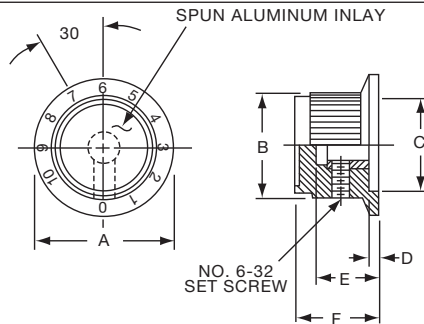

PKD SERIES

		Straight Knurl Skirt w/0-10 Numerals					
Tyco Electronics	Alcoswitch	A	B	C	D	E	F
3-1437624-0	PKD60B101/8	.780(19.8)	.566(14.4)	.487(12.4)	.059(1.5)	.492(12.5)	.563(14.3)
2-1437624-9	PKD60B101/4	.780(19.8)	.566(14.4)	.487(12.4)	.059(1.5)	.492(12.5)	.563(14.3)
3-1437624-2	PKD70B101/4	1.02(25.9)	.750(19.1)	.700(17.8)	.080(2.0)	.490(12.5)	.610(15.5)
2-1437624-6	PKD100B101/4	1.29(32.8)	1.00(25.4)	.865(22.0)	.050(1.3)	.500(12.7)	.590(15.0)

K

P Series

K14