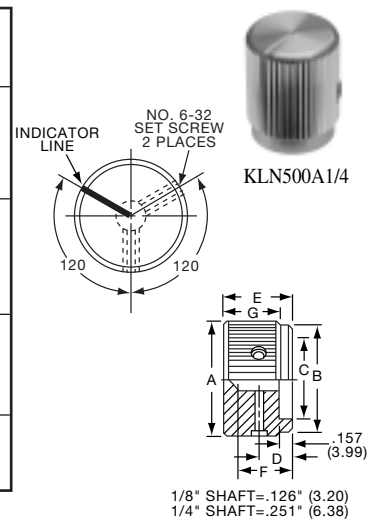

Tyco			Straight Knurl with Top and Side Indicator						
Electronics	Alcoswitch	Color	A	B	C	D	E	F	G
9-1437621-7	KLN500A1/8	Natural	.500(12.7)	0.445(11.3)	.374(9.50)	.281(7.14)	.625(15.9)	.512(13.0)	.527(13.4)
9-1437621-6	KLN500A1/4	Natural	.500(12.7)	0.445(11.3)	.374(9.50)	.281(7.14)	.625(15.9)	.512(13.0)	.527(13.4)
9-1437621-9	KLN500B1/8	Black	.500(12.7)	0.445(11.3)	.374(9.50)	.281(7.14)	.625(15.9)	.512(13.0)	.527(13.4)
9-1437621-8	KLN500B1/4	Black	.500(12.7)	0.445(11.3)	.374(9.50)	.281(7.14)	.625(15.9)	.512(13.0)	.527(13.4)
1437622-1	KLN500S1/4	Smoke	.500(12.7)	0.445(11.3)	.374(9.50)	.281(7.14)	.625(15.9)	.512(13.0)	.527(13.4)
1437622-2	KLN700A1/4	Natural	.740(18.8)	.685(17.4)	.591(15.0)	.281(7.14)	.625(15.9)	.512(13.0)	.527(13.4)
1437622-3	KLN700B1/4	Black	.740(18.8)	.685(17.4)	.591(15.0)	.281(7.14)	.625(15.9)	.512(13.0)	.527(13.4)
1437622-4	KLN700B1/8	Black	.740(18.8)	.685(17.4)	.591(15.0)	.281(7.14)	.625(15.9)	.512(13.0)	.527(13.4)
1437622-5	KLN700S1/4	Smoke	.740(18.8)	.685(17.4)	.591(15.0)	.281(7.14)	.625(15.9)	.512(13.0)	.527(13.4)
1437622-6	KLN900A1/4	Natural	.937(23.8)	.882(22.4)	0.709(18.0)	.281(7.14)	.625(15.9)	.512(13.0)	.527(13.4)
1437622-7	KLN900B1/4	Black	.937(23.8)	.882(22.4)	0.709(18.0)	.281(7.14)	.625(15.9)	.512(13.0)	.527(13.4)
1437622-8	KLN900S1/4	Smoke	.937(23.8)	.882(22.4)	0.709(18.0)	.281(7.14)	.625(15.9)	.512(13.0)	.527(13.4)
9-1437621-4	KLN1250A1/4	Natural	1.252(31.80)	1.195(30.35)	.984(25.0)	.281(7.14)	.625(15.9)	.512(13.0)	.527(13.4)
9-1437621-5	KLN1250B1/4	Black	1.252(31.80)	1.195(30.35)	.984(25.0)	.281(7.14)	.625(15.9)	.512(13.0)	.527(13.4)