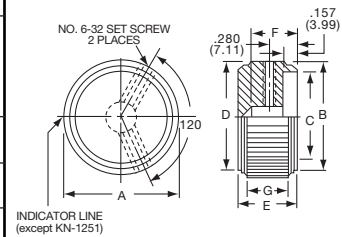

Knobs, Machined Aluminum

KN SERIES

Concentric Set with Straight Knurl with Indicator Lines									
Tyco Electronics	Alcoswitch	Color	A	B	C	D	E	F	G
5-1437622-6	KN5700A1/4	Natural	.750(19.1)	.500(12.7)	.590(15.0)	.700(17.8)	.625(15.9)	1.16(29.5)	.281(7.14)
5-1437622-7	KN5700B1/4	Black	.750(19.1)	.500(12.7)	.590(15.0)	.700(17.8)	.625(15.9)	1.16(29.5)	.281(7.14)

Straight Knurl with & without Indicator Line Diameter Dimensions