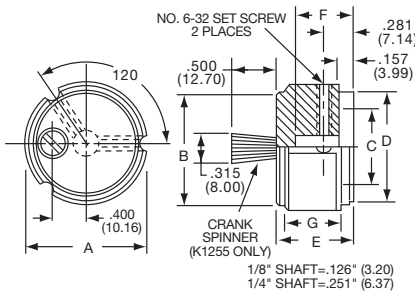

Knobs, Machined Aluminum

K SERIES

Tyco 3 Flute Design with and without Indicator Line									
Electronics	Alcoswitch	Color	A	B	C	D	E	F	G
1437621-7	K500A1/8	Natural	.500(12.7)	.430(10.9)	.374(9.50)	.430(10.9)	.625(15.9)	.429(10.9)	.512(13.0)
1437621-6	K500A1/4	Natural	.500(12.7)	.430(10.9)	.374(9.50)	.430(10.9)	.625(15.9)	.429(10.9)	.512(13.0)
1437621-9	K500B1/8	Black	.500(12.7)	.430(10.9)	.374(9.50)	.430(10.9)	.625(15.9)	.429(10.9)	.512(13.0)
1437621-8	K500B1/4	Black	.500(12.7)	.430(10.9)	.374(9.50)	.430(10.9)	.625(15.9)	.429(10.9)	.512(13.0)
1-1437621-0	K700A1/4	Natural	.740(18.8)	.655(16.6)	.591(15.0)	.655(16.6)	.625(15.9)	.429(10.9)	.512(13.0)
1-1437621-1	K700B1/4	Black	.740(18.8)	.655(16.6)	.591(15.0)	.655(16.6)	.625(15.9)	.429(10.9)	.512(13.0)
1-1437621-3	K900A1/4	Natural	.937(23.8)	.817(20.8)	.709(18.0)	.817(20.8)	.625(15.9)	.429(10.9)	.512(13.0)
1-1437621-4	K900B1/4	Black	.937(23.8)	.817(20.8)	.709(18.0)	.817(20.8)	.625(15.9)	.429(10.9)	.512(13.0)
1437621-2	K1250A1/4	Natural	1.25(31.8)	1.11(28.2)	.984(25.0)	1.11(28.2)	.750(19.1)	.554(14.1)	.630(16.00)
1437621-3	K1250B1/4	Black	1.25(31.8)	1.11(28.2)	.984(25.0)	1.11(28.2)	.750(19.1)	.554(14.1)	.630(16.00)
Less Indicator									
1437621-4	K1251B1/4	Black	1.25(31.8)	1.11(28.2)	.984(25.0)	1.11(28.2)	.750(19.1)	.554(14.1)	.630(16.00)
With Crank Spinner + Less Indicator									
	K1255A1/4	Natural	1.25(21.8)	1.11(28.2)	.984(25.0)	1.11(28.2)	.750(19.1)	.554(14.1)	.630(16.00)
1437621-5	K1255B1/4	Black	1.25(31.8)	1.11(28.2)	.984(25.0)	1.11(28.2)	.750(19.1)	.554(14.1)	.630(16.00)

KA SERIES