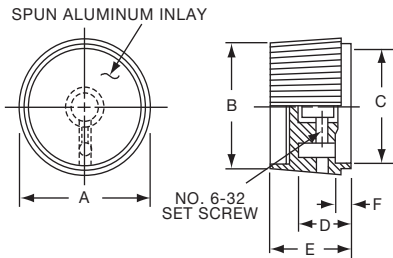

KUS700B1/4

Note: KUS402B1/8 has #4.40 setscrew

Knobs, Molded Phenolic

PH SERIES

PH15181/4

Tyco		Straight Knurl Less Indicator Line					
Electronics	Alcoswitch	A	B	C	D	E	F
1437624-2	PH15181/4	.996(25.3)	.972(24.7)	.799(20.3)	.472(12.0)	.669(17.0)	.157(3.99)