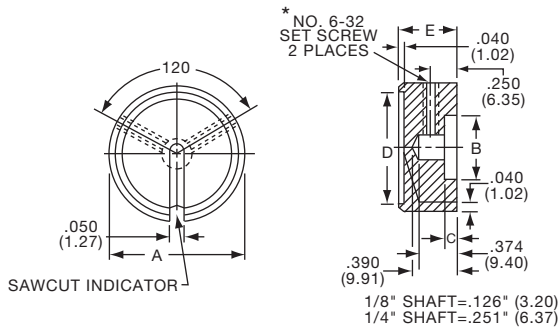

KHF500, 700, 900 1 set screw