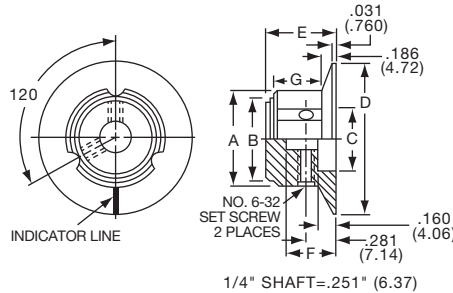

Tyco		3 Flute Design with Aluminum Skirt and Indicator Line							
Electronics	Alcoswitch	Color	A	B	C	D	E	F	G
1437623-3	KS500A1/8	Natural	.500(12.7)	.430(10.9)	.360(9.14)	.750(19.1)	.620(15.8)	.510(13.0)	.430(10.9)
1437623-2	KS500A1/4	Natural	.500(12.7)	.430(10.9)	.360(9.14)	.750(19.1)	.620(15.8)	.510(13.0)	.430(10.9)
1437623-5	KS500B1/8	Black	.500(12.7)	.430(10.9)	.360(9.14)	.750(19.1)	.620(15.8)	.510(13.0)	.430(10.9)
1437623-4	KS500B1/4	Black	.500(12.7)	.430(10.9)	.360(9.14)	.750(19.1)	.620(15.8)	.510(13.0)	.430(10.9)
1437623-6	KS700A1/4	Natural	.750(19.0)	.650(16.5)	.590(14.9)	1.12(28.4)	.620(15.8)	.510(13.0)	.430(10.9)
1437623-7	KS700B1/4	Black	.750(19.0)	.650(16.5)	.590(14.9)	1.12(28.4)	.620(15.8)	.510(13.0)	.430(10.9)
1437623-8	KS900A1/4	Natural	.940(23.9)	.820(20.8)	.710(18.0)	1.40(35.6)	.620(15.8)	.510(13.0)	.430(10.9)
1437623-9	KS900B1/4	Black	.940(23.9)	.820(20.8)	.710(18.0)	1.40(35.6)	.620(15.8)	.510(13.0)	.430(10.9)

K Series

K10