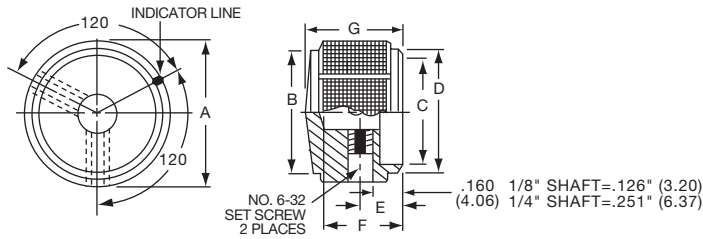

Knobs, Machined Aluminum

KT SERIES

Tyco		Square Serration with Indicator Line							
Electronics	Alcoswitch	Color	A	B	C	D	E	F	G
1-1437623-2	KT500A1/4	Natural	.500(12.7)	.430(10.9)	.375(9.53)	.430(10.9)	.280(7.11)	.510(13.0)	.630(16.0)
1-1437623-4	KT500B1/8	Black	.500(12.7)	.430(10.9)	.375(9.53)	.430(10.9)	.280(7.11)	.510(13.0)	.630(16.0)
1-1437623-3	KT500B1/4	Black	.500(12.7)	.430(10.9)	.375(9.53)	.430(10.9)	.280(7.11)	.510(13.0)	.630(16.0)
1-1437623-6	KT700A1/4	Natural	.740(18.8)	.650(16.5)	.590(15.0)	.650(16.5)	.280(7.11)	.510(13.0)	.630(16.0)
1-1437623-7	KT700B1/4	Black	.740(18.8)	.650(16.5)	.590(15.0)	.650(16.5)	.280(7.11)	.510(13.0)	.630(16.0)
1-1437623-8	KT900A1/4	Natural	.940(23.9)	.816(20.7)	.710(18.0)	.816(20.7)	.280(7.11)	.510(13.0)	.630(16.0)
1-1437623-9	KT900B1/4	Black	.940(23.9)	.816(20.7)	.710(18.0)	.816(20.7)	.280(7.11)	.510(13.0)	.630(16.0)