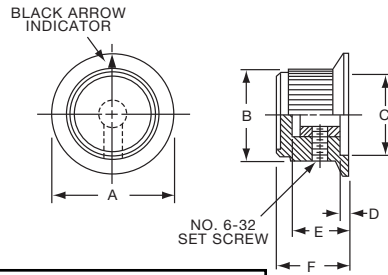

Knobs, Molded Phenolic