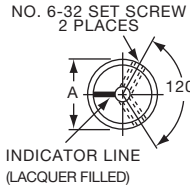

Knobs, Machined Aluminum