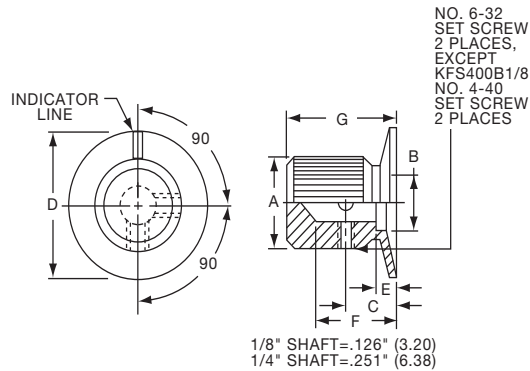

Knobs, Machined Aluminum

KFS SERIES

Tyco			Straight Knurl with Indicator on Skirt						
Electronics	Alcoswitch	Color	A	B	C	D	E	F	G
8-1437621-6	KFS400B1/8	Black Matte	.380(9.65)	.382(9.70)	.256(6.50)	.500(12.7)	.098(2.49)	.469(11.9)	.591(15.0)
8-1437621-8	KFS500B1/8	Black Matte	.500(12.7)	.382(9.70)	.252(6.48)	.630(16.0)	.161(4.09)	.469(11.9)	.630(16.0)
8-1437621-7	KFS500B1/4	Black Matte	.618(15.7)	.280(7.11)	.382(9.70)	1.00(25.4)	.161(4.09)	.630(16.0)	0.811(20.6)
8-1437621-9	KFS600B1/4	Black Matte	.618(15.7)	.280(7.11)	.382(9.70)	1.00(25.4)	.161(4.09)	.630(16.0)	0.811(20.6)

KHF SERIES