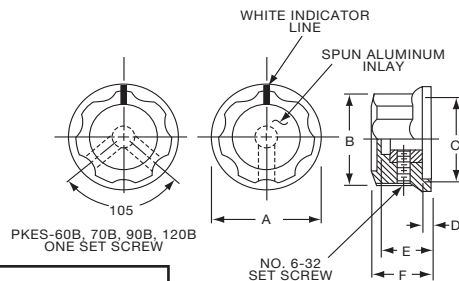

PKE90B1/4

PKES60B1/4