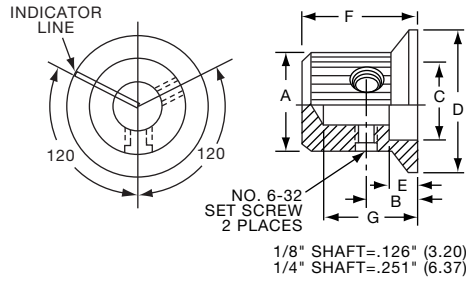

Knobs, Machined Aluminum

KLNS SERIES

Tyco Straight Knurl with Indicator Line on Top, Side and Skirt								
Electronics	Alcoswitch	Color	A	B	C	D	E	G
1-1437622-6	KLNS500A1/8	Natural	.500(12.7)	.280(7.11)	.380(9.65)	.750(19.0)	.160(4.07)	.630(16.0)
1-1437622-5	KLNS500A1/4	Natural	.500(12.7)	.280(7.11)	.380(9.65)	.750(19.0)	.160(4.07)	.630(16.0)
1-1437622-8	KLNS500B1/8	Black	.500(12.7)	.280(7.11)	.380(9.65)	.750(19.0)	.160(4.07)	.630(16.0)
1-1437622-7	KLNS500B1/4	Black	.500(12.7)	.280(7.11)	.380(9.65)	.750(19.0)	.160(4.07)	.630(16.0)
2-1437622-0	KLNS700A1/4	Natural	.750(19.0)	.280(7.11)	.590(14.9)	1.13(28.7)	.160(4.07)	.630(16.0)
2-1437622-1	KLNS700B1/4	Black	.750(19.0)	.280(7.11)	.590(14.9)	1.13(28.7)	.160(4.07)	.630(16.0)
2-1437622-2	KLNS900A1/4	Natural	.940(23.9)	.280(7.11)	.710(18.0)	1.40(35.5)	.160(4.07)	.630(16.0)
2-1437622-3	KLNS900B1/4	Black	.940(23.9)	.280(7.11)	.710(18.0)	1.40(35.5)	.160(4.07)	.630(16.0)

KN SERIES

NO. 6-32 SET SCREW 2 PLACES
1/8" SHAFT=.126" (3.20)
1/4" SHAFT=.251" (6.38)

ARROW INDICATOR

Tyco Straight Knurl with Arrowhead Indicator								
Electronics	Alcoswitch	Color	A	B	C	D	E	G
5-1437622-1	KN501A1/8	Natural	.500(12.7)	.445(11.3)	.374(9.50)	.445(11.3)	.625(15.9)	.512(13.0)
5-1437622-0	KN501A1/4	Natural	.500(12.7)	.445(11.3)	.374(9.50)	.445(11.3)	.625(15.9)	.512(13.0)
5-1437622-3	KN501B1/8	Black	.500(12.7)	.445(11.3)	.374(9.50)	.445(11.3)	.625(15.9)	.512(13.0)
5-1437622-2	KN501B1/4	Black	.500(12.7)	.445(11.3)	.374(9.50)	.445(11.3)	.625(15.9)	.512(13.0)
6-1437622-2	KN701A1/4	Natural	.750(19.1)	.695(17.7)	.590(15.0)	.695(17.7)	.625(15.9)	.512(13.0)
6-1437622-3	KN701B1/4	Black	.750(19.1)	.695(17.7)	.590(15.0)	.695(17.7)	.625(15.9)	.512(13.0)
Two Toned			Body-Top					
5-1437622-5	KN501BA1/8	Blk. - Ntl.	.500(12.7)	.445(11.3)	.374(9.50)	.445(11.3)	.625(15.9)	.512(13.0)
5-1437622-4	KN501BA1/4	Blk. - Ntl.	.500(12.7)	.445(11.3)	.374(9.50)	.445(11.3)	.625(15.9)	.512(13.0)
6-1437622-5	KN701BA1/8	Blk. - Ntl.	.750(19.1)	.695(17.7)	.590(15.0)	.695(17.7)	.625(15.9)	.512(13.0)
6-1437622-4	KN701BA1/4	Blk. - Ntl.	.750(19.1)	.695(17.7)	.590(15.0)	.695(17.7)	.625(15.9)	.512(13.0)