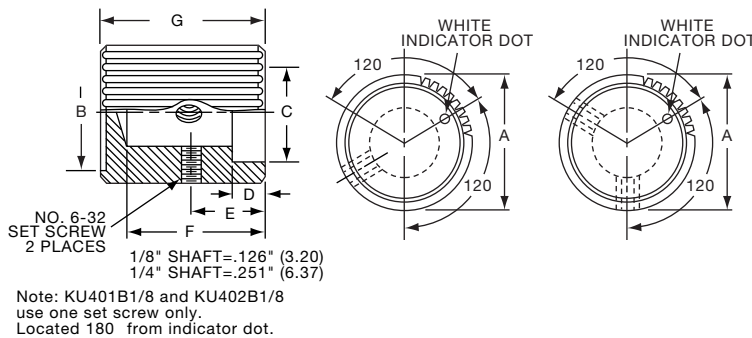

Knobs, Machined Aluminum

KT SERIES

Tyco		Square Serration with Indicator Line							
Electronics	Alcoswitch	Color	A	B	C	D	E	F	G
1-1437623-2	KT500A1/4	Natural	.500(12.7)	.430(10.9)	.375(9.53)	.430(10.9)	.280(7.11)	.510(13.0)	.630(16.0)
1-1437623-4	KT500B1/8	Black	.500(12.7)	.430(10.9)	.375(9.53)	.430(10.9)	.280(7.11)	.510(13.0)	.630(16.0)
1-1437623-3	KT500B1/4	Black	.500(12.7)	.430(10.9)	.375(9.53)	.430(10.9)	.280(7.11)	.510(13.0)	.630(16.0)
1-1437623-6	KT700A1/4	Natural	.740(18.8)	.650(16.5)	.590(15.0)	.650(16.5)	.280(7.11)	.510(13.0)	.630(16.0)
1-1437623-7	KT700B1/4	Black	.740(18.8)	.650(16.5)	.590(15.0)	.650(16.5)	.280(7.11)	.510(13.0)	.630(16.0)
1-1437623-8	KT900A1/4	Natural	.940(23.9)	.816(20.7)	.710(18.0)	.816(20.7)	.280(7.11)	.510(13.0)	.630(16.0)
1-1437623-9	KT900B1/4	Black	.940(23.9)	.816(20.7)	.710(18.0)	.816(20.7)	.280(7.11)	.510(13.0)	.630(16.0)

KU SERIES

Tyco		Serrated Diamond Trim Cut with Dot Indicator							
Electronics	Alcoswitch	Color	A	B	C	D	E	F	G
2-1437623-1	KU401B1/8	Black	.374(9.50)	.283(7.19)	.276(7.01)	.098(2.49)	.177(4.50)	.236(5.99)	.299(7.60)
2-1437623-2	KU402B1/8	Black	.374(9.50)	.283(7.19)	.276(7.01)	.098(2.49)	.197(5.00)	.354(8.99)	.449(11.40)
2-1437623-3	KU500B1/8	Black	.500(12.7)	.409(10.4)	.374(9.50)	.118(3.00)	.276(7.01)	.512(13.0)	.598(15.2)
	KU500B1/4	Black	.500(12.7)	.409(10.4)	.374(9.50)	.118(3.00)	.276(7.01)	.512(13.0)	.598(15.2)
2-1437623-4	KU700B1/4	Black	.740(18.8)	.650(16.5)	.591(15.0)	.118(3.00)	.276(7.01)	.512(13.0)	.598(15.2)

KUS SERIES