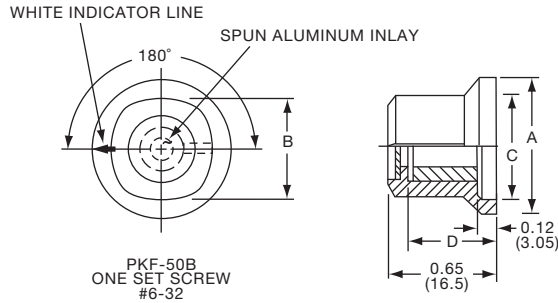

Knobs, Molded Phenolic

PKF SERIES

Tyco		Plain Quadrate with Indicator Line & Arrow			
Electronics	Alcoswitch	A	B	C	D
5-1437624-5	PKF50B1/8	.670(17.0)	.454(11.53)	.570(14.48)	.520(13.2)