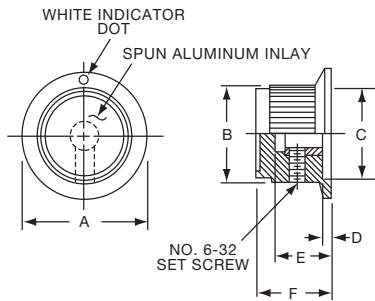

KUS700B1/4

Note: KUS402B1/8 has #4.40 setscrew

Knobs, Molded Phenolic

PH SERIES

PH15181/4

Tyco		Straight Knurl Less Indicator Line					
Electronics	Alcoswitch	A	B	C	D	E	F
1437624-2	PH15181/4	.996(25.3)	.972(24.7)	.799(20.3)	.472(12.0)	.669(17.0)	.157(3.99)

PK SERIES

PK50B1/8

PK701/4

Tyco		Straight Knurl with Dot Indicator on Skirt					
Electronics	Alcoswitch	A	B	C	D	E	F
1437624-7	PK50B1/8	.748(19.0)	.570(14.5)	.500(12.70)	.055(1.40)	.460(11.7)	.550(13.97)
1437624-6	PK50B1/4	.748(19.0)	.570(14.5)	.500(12.70)	.055(1.40)	.460(11.7)	.550(13.97)
1437624-8	PK70B1/4	.984(25.0)	.728(18.5)	.710(18.03)	.079(2.01)	.500(12.7)	.590(14.99)
1437624-9	PK90B1/4	1.25(31.8)	.985(25.0)	.870(22.01)	.098(2.49)	.470(11.9)	.595(15.10)