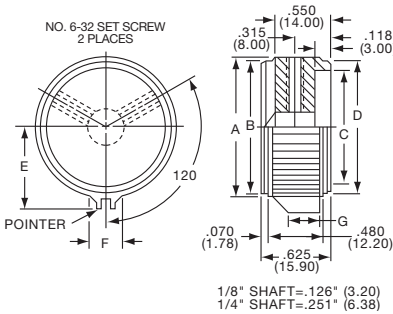

Tyco		Straight Knurl with Pointer and Indicator Line								
Electronics	Alcoswitch	Color	Body-Top	A	B	C	D	E	F	G
9-1437622-1	KPN500A1/8	Natural	.500(12.7)	.445(11.3)	.372(9.45)	.445(11.3)	.368(9.35)	.195(4.95)	.354(8.99)	
9-1437622-0	KPN500A1/4	Natural	.500(12.7)	.445(11.3)	.372(9.45)	.445(11.3)	.368(9.35)	.195(4.95)	.354(8.99)	
9-1437622-3	KPN500B1/8	Black	.500(12.7)	.445(11.3)	.372(9.45)	.445(11.3)	.368(9.35)	.195(4.95)	.354(8.99)	
9-1437622-2	KPN500B1/4	Black	.500(12.7)	.445(11.3)	.372(9.45)	.445(11.3)	.368(9.35)	.195(4.95)	.354(8.99)	
9-1437622-5	KPN700A1/4	Natural	.750(19.1)	.695(17.65)	.590(15.0)	.695(17.7)	.515(13.1)	.234(5.94)	.394(10.0)	
9-1437622-6	KPN700B1/4	Black	.750(19.1)	.695(17.65)	.590(15.0)	.695(17.7)	.515(13.1)	.234(5.94)	.394(10.0)	
9-1437622-7	KPN900A1/4	Natural	.937(23.8)	.882(22.40)	.692(17.6)	.882(22.4)	.630(16.0)	.276(7.01)	.350(8.90)	
9-1437622-9	KPN900B1/4	Black	.937(23.8)	.882(22.40)	.692(17.6)	.882(22.4)	.630(16.0)	.276(7.01)	.350(8.90)	

KS SERIES