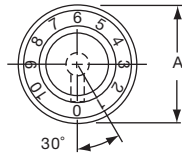

*1 Set screw 180° from indicator line.

PKS1132B91/4

Knobs, Molded Phenolic

PKS SERIES

PKS90B1/4

PKS90B101/4

Tyco Straight Knurl with Aluminum Skirt Choice of Arrow or 1-10 Numbers									
Electronics	Alcoswitch	A	B	C	D	E	F	Marking	
1437625-5	PKS90B1/4	1.42(36.1)	.917(23.3)	.780(19.8)	.065(1.65)	.490(12.5)	.596(15.1)	Arrow	
1437625-6	PKS90B101/4	1.42(36.1)	.917(23.3)	.780(19.8)	.065(1.65)	.490(12.5)	.596(15.1)	Numbers	