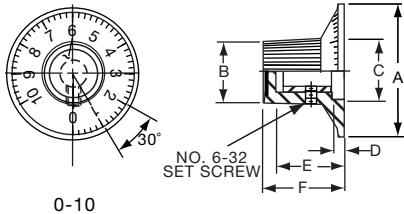

PKS SERIES

SPUN ALUMINUM INLAY

0-10