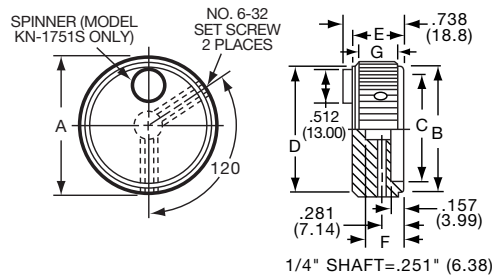

KN SERIES

1/4" SHAFT=.251" (6.38)

Tyco Straight Knurl with & without "Fingertip" Spinner								
Electronics	Alcoswitch	Color	A	B	C	D	E	G
Less Indicator								
3-1437622-2	KN1751A1/4	Natural	1.75(44.5)	1.55(39.4)	1.38(35.1)	1.65(41.9)	.620(15.0)	.508(12.9)
3-1437622-6	KN1751B1/4	Black	1.75(44.5)	1.55(39.4)	1.38(35.1)	1.65(41.9)	.620(15.8)	.508(12.9)
Two Toned								
3-1437622-3	KN1751AB1/4	Ntl. - Blk.	1.75(44.5)	1.55(39.4)	1.38(35.1)	1.65(41.9)	.620(15.8)	.508(12.9)
3-1437622-7	KN1751BA1/4	Blk. - Natural	1.75(44.5)	1.55(39.4)	1.38(35.1)	1.65(41.9)	.620(15.8)	.508(12.9)
With Indicator								
3-1437622-5	KN1750A1/4	Natural	1.75(44.5)	1.55(39.4)	1.38(35.1)	1.65(41.9)	.620(15.8)	.508(12.9)
3-1437622-1	KN1750B1/4	Black	1.75(44.5)	1.55(39.4)	1.38(35.1)	1.65(41.9)	.620(15.8)	.508(12.9)
With Spinner/Less Indicator								
3-1437622-5	KN1751AS1/4	Natural	1.75(44.5)	1.55(39.4)	1.38(35.1)	1.65(41.9)	.620(15.8)	.508(12.9)
3-1437622-8	KN1751BS1/4	Black	1.75(44.5)	1.55(39.4)	1.38(35.1)	1.65(41.9)	.620(15.8)	.508(12.9)

K

K Series

K8