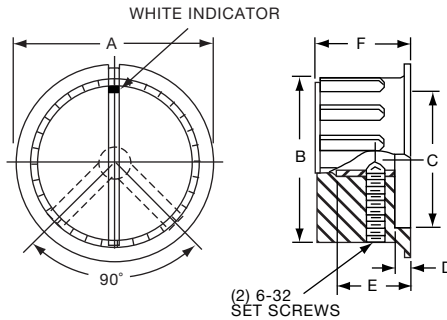

PKX SERIES

(2) 6-32 SET SCREWS

Tyco Ribbed Body, Matte Finish with White Square Indicator on Top							
Electronics	Alcoswitch	A	B	C	D	E	F
1-1437625-1	PKX100B1/4	1.17(29.7)	.970(24.6)	.780(19.81)	.114(2.90)	.570(14.48)	.674(17.12)
1-1437625-2	PKX110B1/4	1.37(34.8)	1.120(28.45)	.940(23.88)	.100(2.54)	.527(13.38)	.705(17.91)
1-1437625-3	PKX130B1/4	1.57(40.0)	1.308(33.22)	1.09(27.6)	.118(3.00)	.623(15.82)	.750(19.05)

K

P Series