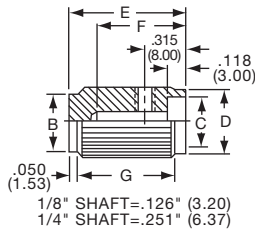

Knobs, Machined Aluminum