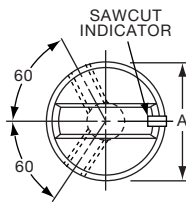

Knobs, Machined Aluminum

KB SERIES

Control Knob with Straight Knurl and Top Line Indicator										
Tyco	Electronics	Alcoswitch	Color	A	B	C	D	E	F	G
3-1437621-6	KB500A1/8	Natural	.500(12.7)	.433(11.0)	.394(10.0)	.472(12.0)	.787(20.0)	.630(16.0)	.610(15.5)	
3-1437621-5	KB500A1/4	Natural	.500(12.7)	.433(11.0)	.394(10.0)	.472(12.0)	.787(20.0)	.630(16.0)	.610(15.5)	
3-1437621-9	KB500B1/8	Black	.500(12.7)	.433(11.0)	.394(10.0)	.472(12.0)	.787(20.0)	.630(16.0)	.610(15.5)	
3-1437621-8	KB500B1/4	Black	.500(12.7)	.433(11.0)	.394(10.0)	.472(12.0)	.787(20.0)	.630(16.0)	.610(15.5)	
4-1437621-0	KB700A1/4	Natural	.750(19.0)	.673(17.1)	.581(15.0)	.705(17.9)	.787(20.0)	.630(16.0)	.610(15.5)	
4-1437621-2	KB700B1/4	Black	.750(19.0)	.673(17.1)	.581(15.0)	.705(17.9)	.787(20.0)	.630(16.0)	.610(15.5)	
4-1437621-4	KB900A1/4	Natural	.930(23.6)	.866(22.0)	.710(18.0)	.902(22.9)	.787(20.0)	.630(16.0)	.610(15.5)	
4-1437621-5	KB900B1/4	Black	.930(23.6)	.866(22.0)	.710(18.0)	.902(22.9)	.787(20.0)	.630(16.0)	.610(15.5)	

KBS SERIES