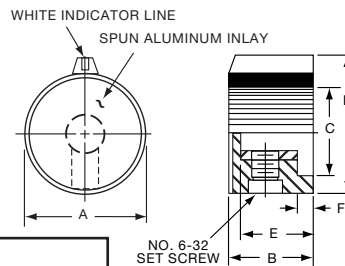

PKJ SERIES

Tyco		Straight Knurl with Bar Pointers and Indicator Line					
Electronics	Alcoswitch	A	B	C	D	E	F
7-1437624-5	PKJ50B1/8	.500(12.7)	.512(13.0)	.420(10.7)	.577(14.7)	.429(10.9)	.113(2.9)
7-1437624-4	*PKJ50B1/4	.500(12.7)	.512(13.0)	.420(10.7)	.577(14.7)	.429(10.9)	.113(2.9)
7-1437624-6	PKJ60B1/4	.630(16.0)	.530(13.5)	.468(11.9)	.758(19.3)	.440(11.2)	.110(2.8)
7-1437624-7	PKJ70B1/4	.760(19.3)	.555(14.1)	.545(13.8)	.915(23.2)	.450(11.4)	.118(3.0)