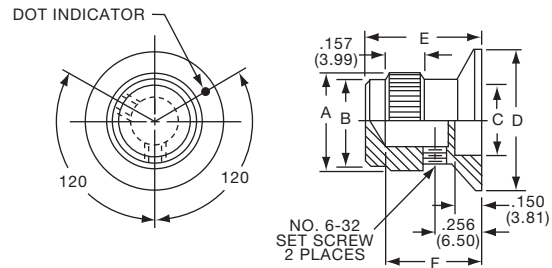

KES SERIES

Tyco Knurl Grip with Dot Indicator on Skirt									
Electronics	Alcoswitch	Color	A	B	C	D	E	F	
8-1437621-4	KES500AB1/8	Ntl. - Blk.	.500(12.7)	.460(11.7)	.382(9.70)	.750(19.1)	.625(15.9)	.512(13.0)	
8-1437621-3	KES500AB1/4	Ntl. - Blk.	.500(12.7)	.460(11.7)	.382(9.70)	.750(19.1)	.625(15.9)	.512(13.0)	
8-1437621-5	KES700AB1/4	Ntl. - Blk.	.750(19.1)	.710(18.1)	.630(16.0)	1.13(28.7)	.625(15.9)	.512(13.0)	
	KES900AB1/4	Ntl. - Blk.	.937(23.8)	.897(22.8)	.787(20.0)	1.44(36.6)	.625(15.9)	.512(13.0)	

K

K Series