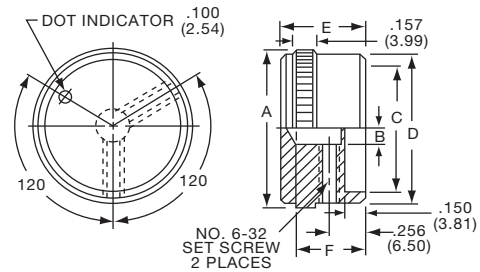

Tyco Knurl Grip with Top Dot Indicator									
Electronics	Alcoswitch	Color	A	B	C	D	E	F	
8-1437621-0	KE500AB1/8	Ntl. - Blk.	.500(12.7)	.126(3.20)	.382(9.70)	.460(11.7)	.625(15.9)	.512(13.0)	
7-1437621-9	KE500AB1/4	Ntl. - Blk.	.500(12.7)	.126(3.20)	.382(9.70)	.460(11.7)	.625(15.9)	.512(13.0)	
8-1437621-1	KE700AB1/4	Ntl. - Blk.	.740(18.8)	.251(6.38)	.630(16.0)	.708(18.0)	.625(15.9)	.512(13.0)	
8-1437621-2	KE900AB1/4	Ntl. - Blk.	.93(23.8)	.251(6.38)	.787(20.0)	.900(22.9)	.625(15.9)	.512(13.0)	
7-1437621-8	KE1250AB1/4	Ntl. - Blk.	1.25(31.8)	.251(6.38)	1.06(26.9)	1.17(29.7)	.625(15.9)	.512(13.0)