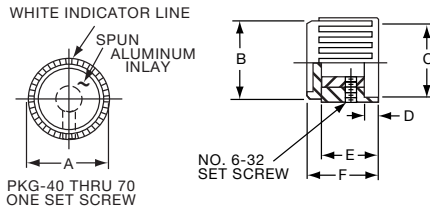

Knobs, Molded Phenolic

PKG SERIES

Tyco		Ribbed with Indicator Line					
Electronics	Alcoswitch	A	B	C	D	E	F
6-1437624-6	PKG60B1/8	.660(16.8)	.615(15.6)	.551(14.0)	.080(2.03)	.430(10.9)	.551(14.0)
6-1437624-5	PKG60B1/4	.660(16.8)	.615(15.6)	.551(14.0)	.080(2.03)	.430(10.9)	.551(14.0)
6-1437624-8	PKG70B1/8	.740(18.8)	.698(17.7)	.591(15.0)	.080(2.03)	.453(11.5)	.559(14.2)
6-1437624-7	PKG70B1/4	.740(18.8)	.698(17.7)	.591(15.0)	.080(2.03)	.453(11.5)	.559(14.2)