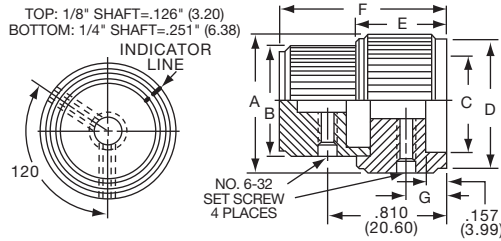

Knobs, Machined Aluminum