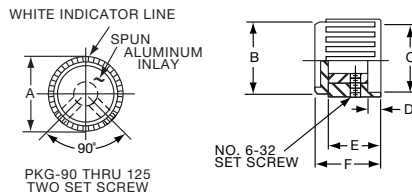

PKG SERIES

Tyco		Ribbed with Indicator Line					
Electronics	Alcoswitch	A	B	C	D	E	F
7-1437624-0	PKG90B1/8	.862(21.9)	.811(20.6)	.710(18.0)	.080(2.03)	.450(11.4)	.550(13.97)
6-1437624-9	PKG90B1/4	.862(21.9)	.811(20.6)	.710(18.0)	.080(2.03)	.450(11.4)	.550(13.97)
5-1437624-7	PKG100B1/4	1.055(26.80)	1.01(25.5)	.920(23.4)	.080(2.03)	.430(10.9)	.555(14.1)
5-1437624-8	PKG125B1/4	1.248(31.70)	1.20(30.4)	.690(17.5)	.080(2.03)	.430(10.9)	.565(14.4)