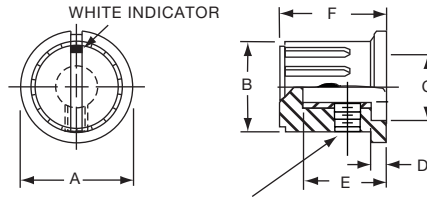

PKX SERIES

(1) 6-32 SET SCREW EXCEPT PKX-50B, (1) 4-40

Tyco Ribbed Body, Matte Finish with White Square Indicator on Top							
Electronics	Alcoswitch	A	B	C	D	E	F
1-1437625-5	PKX50B1/8	.590(15.0)	.472(12.0)	.374(9.49)	.059(1.50)	.463(11.76)	.551(14.0)
1-1437625-4	PKX50B1/4	.590(15.0)	.472(12.0)	.374(9.49)	.059(1.50)	.463(11.76)	.551(14.0)
1-1437625-7	PKX60B1/8	.787(20.0)	.625(15.9)	.472(12.0)	.078(1.98)	.510(13.0)	.598(15.2)
1-1437625-6	PKX60B1/4	.787(20.0)	.625(15.9)	.472(12.0)	.078(1.98)	.510(13.0)	.598(15.2)