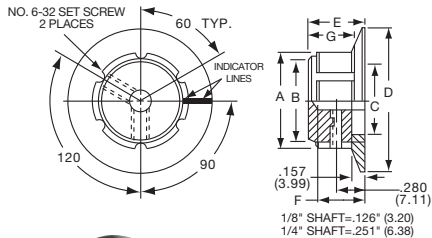

KAS SERIES

Tyco 6 Flute Design with Aluminum Skirt and Indicator Lines									
Electronics	Alcoswitch	Color	A	B	C	D	E	F	G
2-1437621-8	KAS500A1/8	Natural	.500(12.7)	.430(10.9)	.380(9.65)	.740(18.8)	.630(16.0)	.510(13.0)	.430(10.9)
2-1437621-7	KAS500A1/4	Natural	.500(12.7)	.430(10.9)	.380(9.65)	.740(18.8)	.630(16.0)	.510(13.0)	.430(10.9)
3-1437621-0	KAS500B1/8	Black	.500(12.7)	.430(10.9)	.380(9.65)	.740(18.8)	.630(16.0)	.510(13.0)	.430(10.9)
2-1437621-9	KAS500B1/4	Black	.500(12.7)	.430(10.9)	.380(9.65)	.740(18.8)	.630(16.0)	.510(13.0)	.430(10.9)
3-1437621-1	KAS700A1/4	Natural	.750(19.1)	.650(16.5)	.590(15.0)	1.14(29.0)	.630(16.0)	.510(13.0)	.430(10.9)
3-1437621-2	KAS700B1/4	Black	.750(19.1)	.650(16.5)	.590(15.0)	1.14(29.0)	.630(16.0)	.510(13.0)	.430(10.9)
3-1437621-3	KAS900A1/4	Natural	.940(23.9)	.820(20.8)	.710(18.0)	1.40(35.6)	.630(16.0)	.510(13.0)	.430(10.9)
3-1437621-4	KAS900B1/4	Black	.940(23.9)	.820(20.8)	.710(18.0)	1.40(35.6)	.630(16.0)	.510(13.0)	.430(10.9)