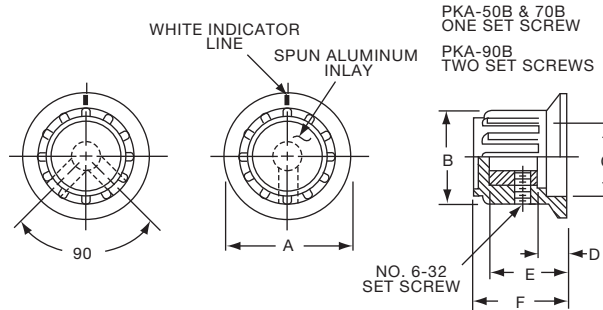

Knobs, Molded Phenolic

PKA SERIES

Tyco Electronics Alcoswitch		Ribbed with Line Indicator on Skirt					
		A	B	C	D	E	F
1-1437624-1	PKA50B1/8	.795(20.2)	.580(14.7)	.540(13.7)	.080(2.03)	.450(11.4)	.590(15.0)
1-1437624-0	PKA50B1/4	.795(20.2)	.580(14.7)	.540(13.7)	.080(2.03)	.450(11.4)	.590(15.0)
1-1437624-4	PKA55B1/8	.780(19.8)	.580(14.7)	.475(12.1)	.135(3.43)	.585(14.9)	.675(17.2)
1-1437624-3	PKA55B1/4	.780(19.8)	.580(14.7)	.475(12.1)	.135(3.43)	.585(14.9)	.675(17.2)
1-1437624-5	PKA70B1/4	.980(24.9)	.740(18.8)	.680(17.3)	.118(3.00)	.650(16.5)	.750(19.1)
1-1437624-7	PKA90B1/4	1.375(34.9)	.970(24.6)	.670(17.0)	.195(4.95)	.750(19.1)	.840(21.3)