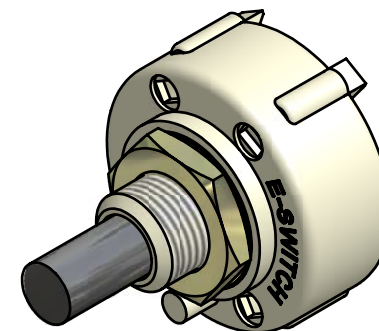

CONTACT CONFIGURATION  
TIMING (BBM) NON-SHORTING

ISOMETERIC

- NOTE:
1. ALL DIMENSIONS IN MM[INCH].
  2. GENERAL TOLERANCE: X.X=±0.4  
X.XX=±0.25
  3. TERM. NOS. FOR REFERENCE ONLY.
  4. CONTACT MATERIAL: SILVER
  5. CONTACT RATING: 350mA @ 125VAC
  6. OPERATING FORCE: 500±200 gm-cm
  7. OPERATING TEMP: -30°C TO 85°C
  - ▲ 8. CIRCUIT SP: 4 POSITION 30° INDEX.
  9. DIELECTRIC STRENGTH: 500VAC FOR 1 MIN.
  - ▲ 10. HARDWARE SUPPLIED ON SWITCH:  
LOCKWASHER, HEXNUT, STOP RING
  11. ▲ DENOTES CRITICAL PARAMETER.