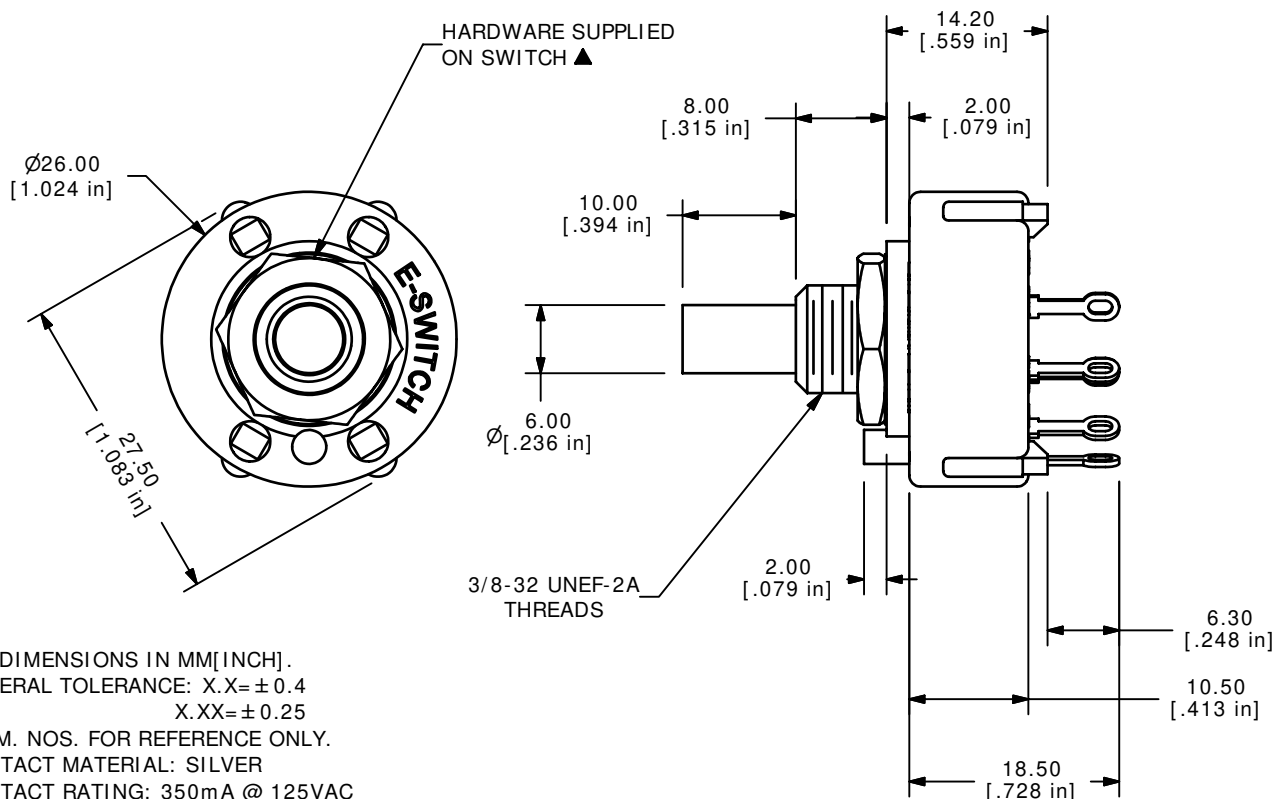

CONTACT CONFIGURATION  
TIMING (BBM) NON-SHORTING

ISOMETERIC

- NOTE:
1. ALL DIMENSIONS IN MM[INCH].
  2. GENERAL TOLERANCE: X.X=±0.4  
X.XX=±0.25
  3. TERM. NOS. FOR REFERENCE ONLY.
  4. CONTACT MATERIAL: SILVER
  5. CONTACT RATING: 350mA @ 125VAC
  6. OPERATING FORCE: 500±200 gm-cm
  7. OPERATING TEMP: -30°C TO 85°C
  - ▲ 8. CIRCUIT SP: 4 POSITION 30° INDEX.
  9. DIELECTRIC STRENGTH: 500VAC FOR 1 MIN.
  - ▲ 10. HARDWARE SUPPLIED ON SWITCH:  
LOCKWASHER, HEXNUT, STOP RING
  11. ▲ DENOTES CRITICAL PARAMETER.