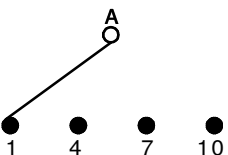

Email & Skype: info@chipsmall.com Web: www.chipsmall.com

Address: A1208, Overseas Decoration Building, #122 Zhenhua RD., Futian, Shenzhen, China

CONTACT CONFIGURATION
TIMING (BBM) NON-SHORTING

NOTE:

1. ALL DIMENSIONS IN MM[INCH].
2. GENERAL TOLERANCE: X.X=±0.4
X.XX=±0.25
3. TERM. NOS. FOR REFERENCE ONLY.
4. CONTACT MATERIAL: SILVER
5. CONTACT RATING: 150MILLIAMP, 250VAC/DC
350MILLIAMP, 110VAC/DC
6. CONTACT RATING (NON-SWITCHING) 5A
7. OPERATING FORCE 425±100CM/STANDARD
8. OPERATING TEMP: -30°C TO 85°C
- ▲ 9. CIRCUIT DP: 2 POSITION 30° INDEX.
10. DIELECTRIC STRENGTH: 1000V RMS MIN.@ SEA LEVEL.
- ▲ 11. HARDWARE SUPPLIED ON SWITCH:
LOCKWASHER, HEXNUT, STOP RING
12. ▲ DENOTES CRITICAL PARAMETER.