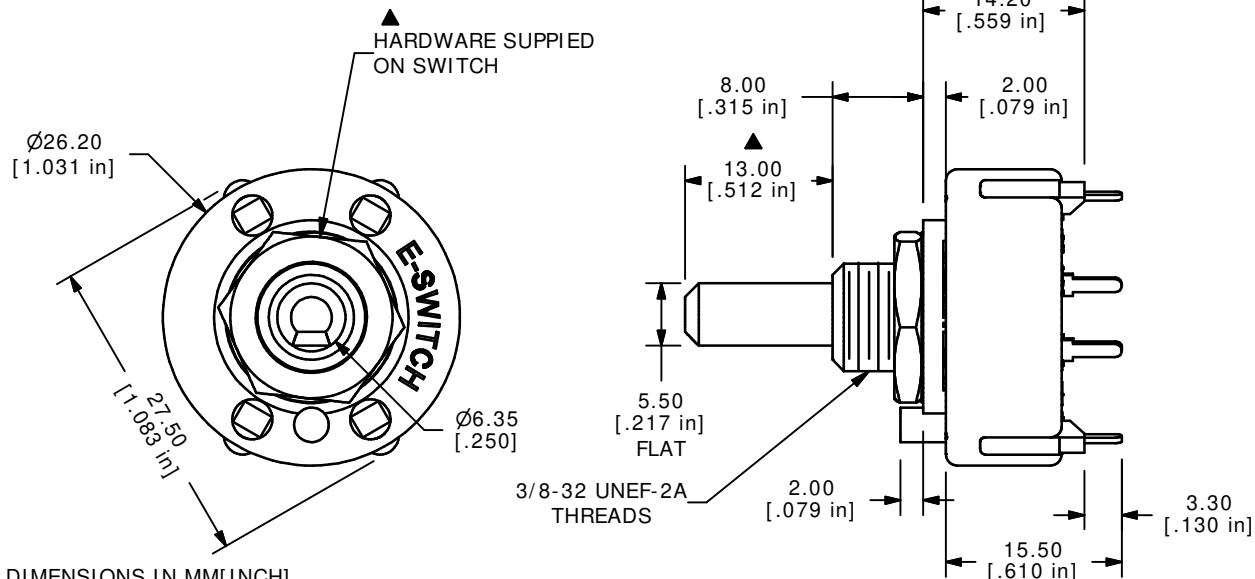

Email & Skype: info@chipsmall.com Web: www.chipsmall.com

Address: A1208, Overseas Decoration Building, #122 Zhenhua RD., Futian, Shenzhen, China

CONTACT CONFIGURATION
TIMING (BBM) NON-SHORTING

NOTE:

1. ALL DIMENSIONS IN MM[INCH].
2. GENERAL TOLERANCE: X.X=±0.4
X.XX=±0.25
3. TERM. NOS. FOR REFERENCE ONLY.
4. CONTACT MATERIAL: SILVER
5. CONTACT RATING: 150MILLIAMP, 250VAC/DC
350MILLIAMP, 110VAC/DC
6. CONTACT RATING (NON-SWITCHING) 5A
7. OPERATING FORCE 425±100CM/STANDARD
8. OPERATING TEMP: -30°C TO 85°C
- ▲ 9. CIRCUIT DP: 2 POSITION 30° INDEX.
10. DIELECTRIC STRENGTH: 1000V RMS MIN.@ SEA LEVEL.
- ▲ 11. HARDWARE SUPPLIED ON SWITCH:
LOCKWASHER, HEXNUT, STOP RING
12. ▲ DENOTES CRITICAL PARAMETER.

E-SWITCH®

TITLE KC58A13.001NPS				
SCALE	DATE	DR	DWG	REV
1.5:1	5/11/04	AR	G510984	A

A	13997	RELEASED FOR PRODUCTION	5/11/04	AR
REV	PCR NO	DESCRIPTION	DATE	BY
<small>THE INFORMATION CONTAINED IN THIS DOCUMENT IS PROPRIETARY TO E-SWITCH AND IS NOT TO BE COPIED OR TRANSFERRED</small>				