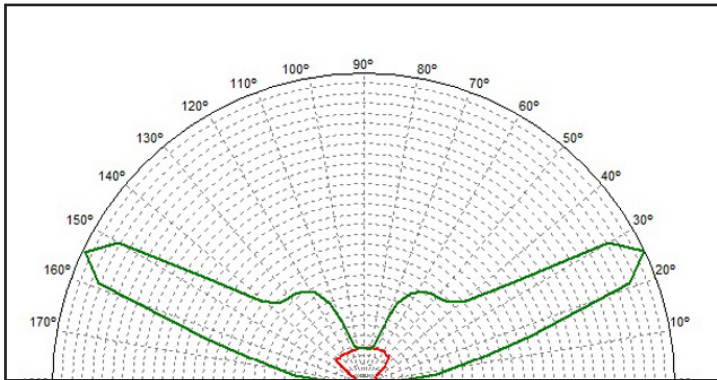

## KNAC0405ASM - IESNA TYPE: Type I

- Material = PMMA
- Full angle at 50% from maximum: ~ 148°x107°
- Full angle at 10% from maximum: ~ 185°x168°
- The light spots here represented refer to tests carried out with LEDs with 3mm dome, ~250lm