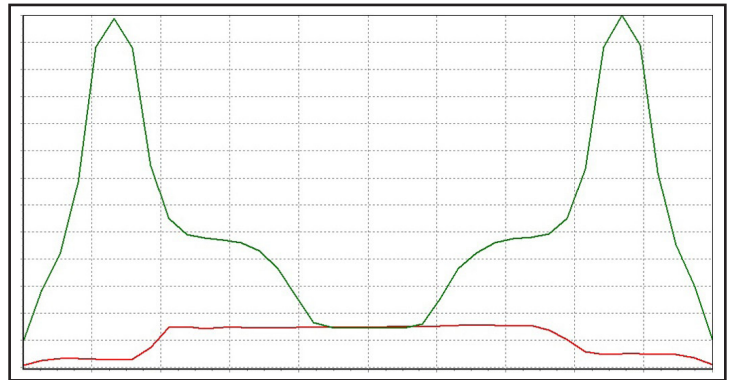

## KNAC0405ASM - IESNA TYPE: Type I

- Material = PMMA
- Full angle at 50% from maximum: ~ 148°x107°
- Full angle at 10% from maximum: ~ 185°x168°
- The light spots here represented refer to tests carried out with LEDs with 3mm dome, ~250lm