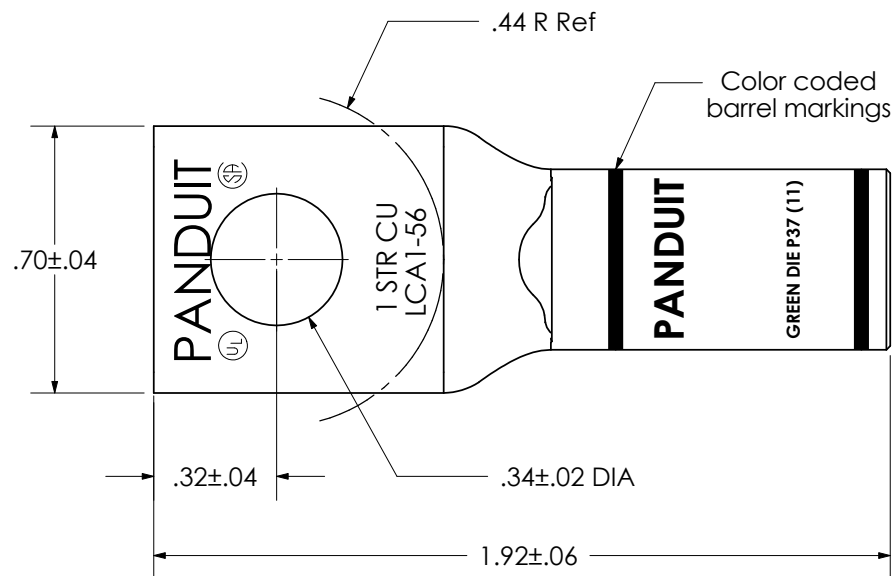

Material	High Conductivity Seamless Copper Tube
Plating	Electro-Tin
Wire Size	1 AWG
Wire Type	Stranded Copper; Class B: Compact, Compressed or Concentric, Class C: Concentric
Wire Strip Length	15/16 in.
Stud Size	5/16 in.
UL Listed Wire Connector	Yes, for applications up to 35kv. Consult cable manufacturer for voltage stress relief instructions with applications greater than 2000 volts.
UL Temperature Rating	90° C
C.S.A Certified Wire Connector	Yes
Panduit Color Code on Barrel	GREEN
Panduit Die Index No. on Barrel	P37
Alternate Industry Die Index No. () on Barrel	(11)