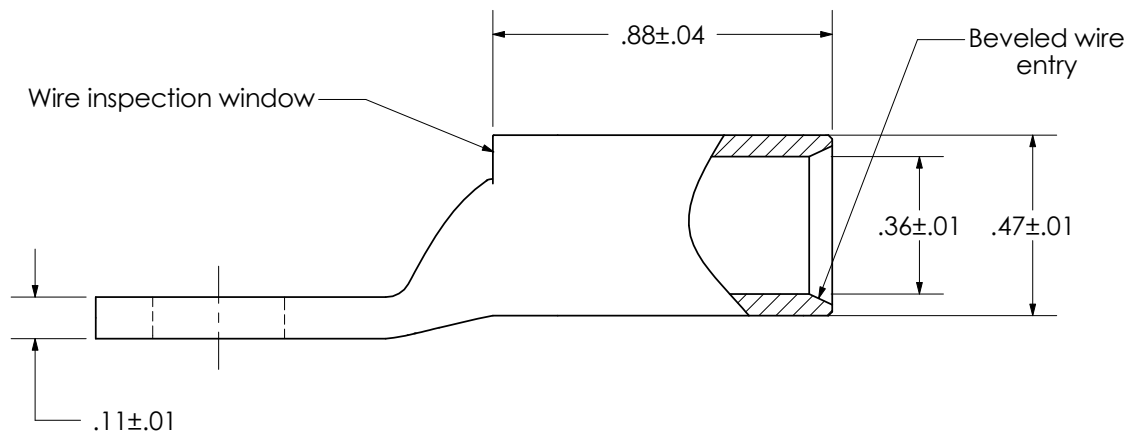

Material	High Conductivity Seamless Copper Tube
Plating	Electro-Tin
Wire Size	1 AWG
Wire Type	Stranded Copper; Class B: Compact, Compressed or Concentric, Class C: Concentric
Wire Strip Length	15/16 in.
Stud Size	5/16 in.
UL Listed Wire Connector	Yes, for applications up to 35kv. Consult cable manufacturer for voltage stress relief instructions with applications greater than 2000 volts.
UL Temperature Rating	90° C
C.S.A Certified Wire Connector	Yes
Panduit Color Code on Barrel	GREEN
Panduit Die Index No. on Barrel	P37
Alternate Industry Die Index No. () on Barrel	(11)