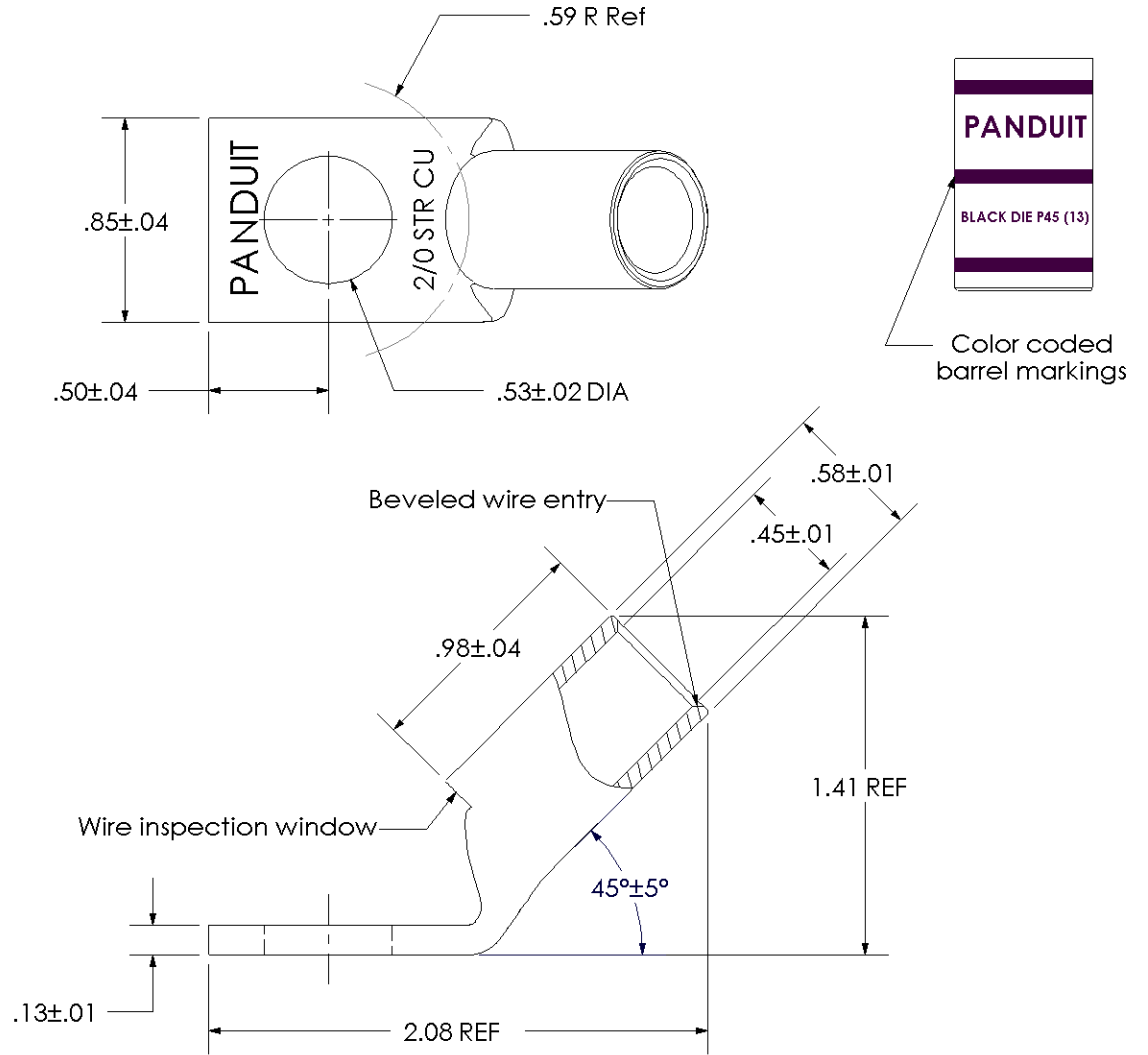

THIS COPY IS PROVIDED ON A RESTRICTED BASIS AND IS NOT TO BE USED IN ANY WAY DETRIMENTAL TO THE INTERESTS OF PANDUIT CORP.

Material	High Conductivity Seamless Copper Tube
Plating	Electro-Tin
Wire Size	2/0 AWG
Wire Type	Stranded Copper; Class B: Compact, Compressed or Concentric, Class C: Concentric
Wire Strip Length	1-1/16 in.
Stud Size	1/2 in.
UL Listed Wire Connector	Yes, for applications up to 35kv. Consult cable manufacturer for voltage stress relief instructions with applications greater than 2000 volts.
UL Temperature Rating	90° C
C.S.A Certified Wire Connector	Yes
Panduit Color Code on Barrel	BLACK
Panduit Die Index No. on Barrel	P45
Alternate Industry Die Index No. ( ) on Barrel	(13)

CERTIFIED

LISTED Wire Connector

Color coded barrel markings

00	8/02	SAB	DRL	RELEASED	10319
REV	DATE	BY	CHK	DESCRIPTION	ECN

**PANDUIT CORP. TINLEY PARK, ILLINOIS**

LCA2/0-12H-X  
Copper Lug - One-Hole, Standard Barrel, 45° Angle Tongue