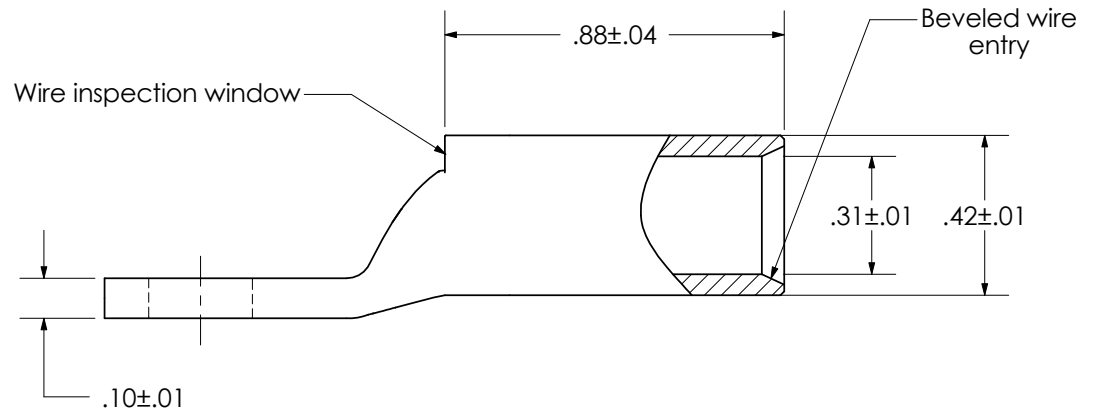

THIS COPY IS PROVIDED ON A RESTRICTED BASIS AND IS NOT TO BE USED IN ANY WAY DETRIMENTAL TO THE INTERESTS OF PANDUIT CORP.

Material	High Conductivity Seamless Copper Tube
Plating	Electro-Tin
Wire Size	2 AWG
Wire Type	Stranded Copper; Class B: Compact, Compressed or Concentric, Class C: Concentric
Wire Strip Length	15/16 in.
Stud Size	1/4 in.
UL Listed Wire Connector	Yes, for applications up to 35kv. Consult cable manufacturer for voltage stress relief instructions with applications greater than 2000 volts.
UL Temperature Rating	90° C
C.S.A Certified Wire Connector	Yes
Panduit Color Code on Barrel	BROWN
Panduit Die Index No. on Barrel	P33
Alternate Industry Die Index No. ( ) on Barrel	(10)