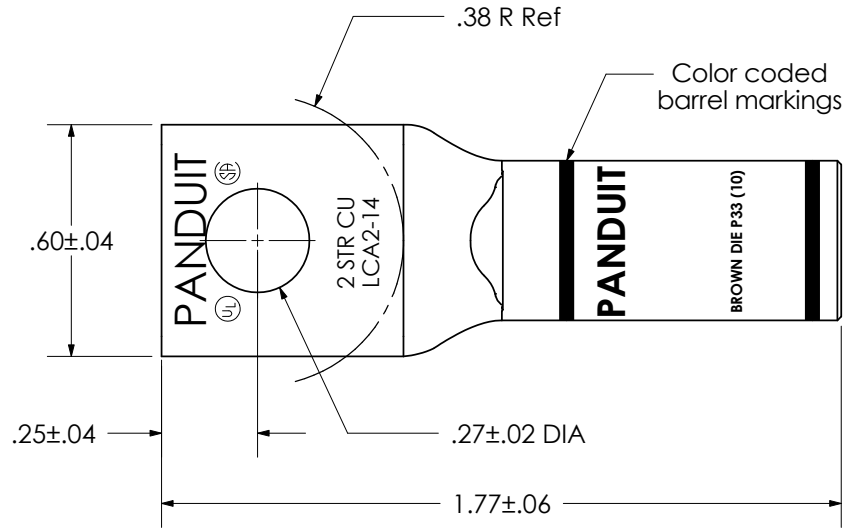

THIS COPY IS PROVIDED ON A RESTRICTED BASIS AND IS NOT TO BE USED IN ANY WAY DETRIMENTAL TO THE INTERESTS OF PANDUIT CORP.

Material	High Conductivity Seamless Copper Tube
Plating	Electro-Tin
Wire Size	2 AWG
Wire Type	Stranded Copper; Class B: Compact, Compressed or Concentric, Class C: Concentric
Wire Strip Length	15/16 in.
Stud Size	1/4 in.
UL Listed Wire Connector	Yes, for applications up to 35kv. Consult cable manufacturer for voltage stress relief instructions with applications greater than 2000 volts.
UL Temperature Rating	90° C
C.S.A Certified Wire Connector	Yes
Panduit Color Code on Barrel	BROWN
Panduit Die Index No. on Barrel	P33
Alternate Industry Die Index No. ( ) on Barrel	(10)