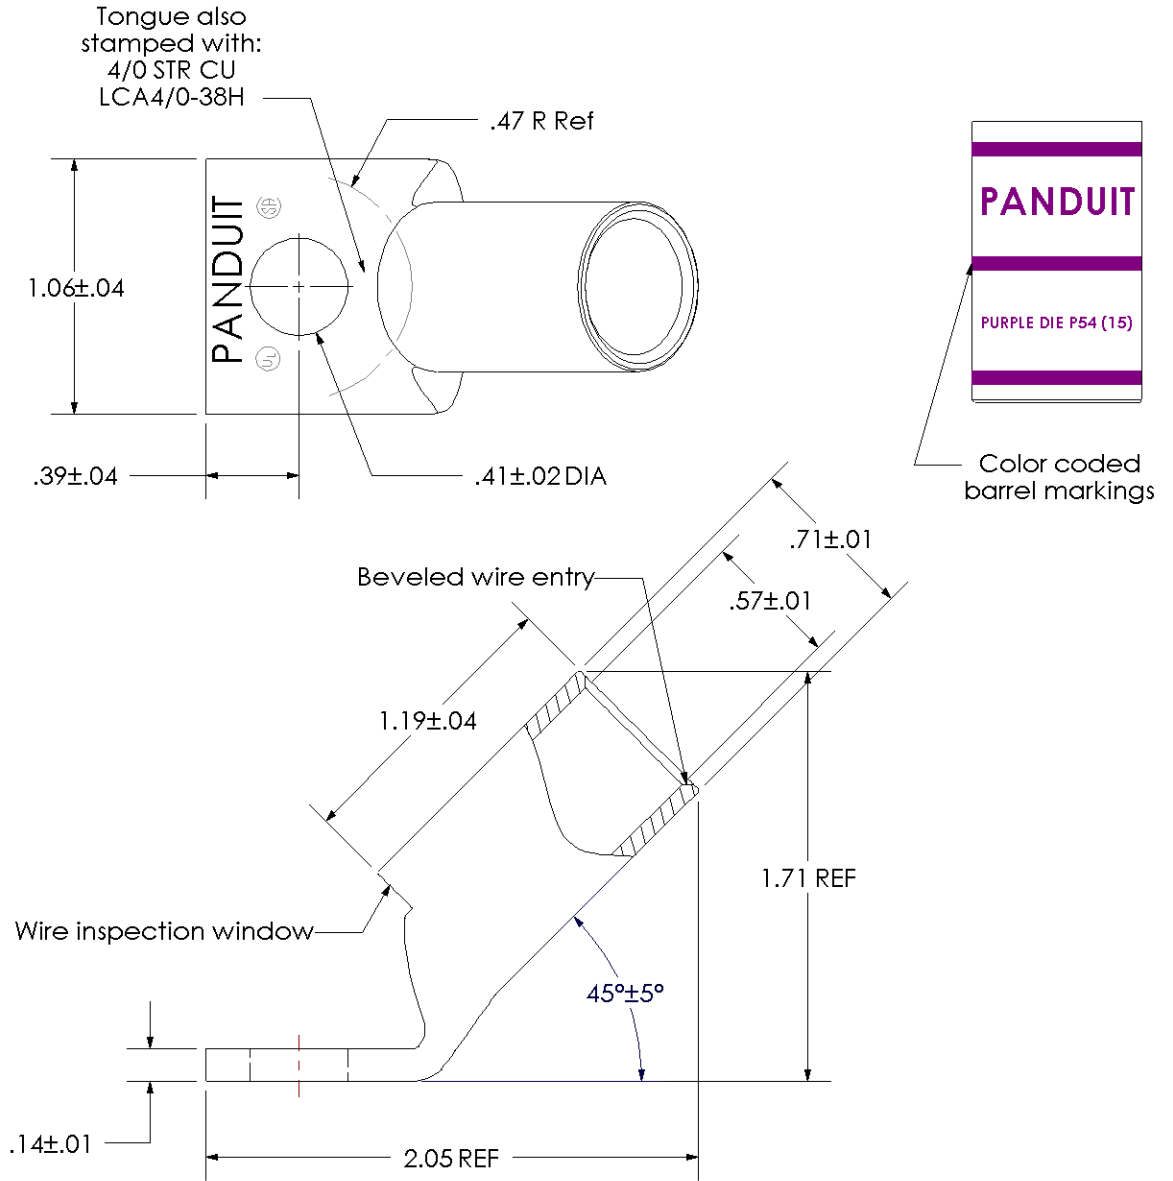

THIS COPY IS PROVIDED ON A RESTRICTED BASIS AND IS NOT TO BE USED IN ANY WAY DETRIMENTAL TO THE INTERESTS OF PANDUIT CORP.

Material	High Conductivity Seamless Copper Tube
Plating	Electro-Tin
Wire Size	4/0 AWG
Wire Type	Stranded Copper; Class B: Compact, Compressed or Concentric, Class C: Concentric
Wire Strip Length	1-1/4 in.
Stud Size	3/8 in.
UL Listed Wire Connector	Yes, for applications up to 35kv. Consult cable manufacturer for voltage stress relief instructions with applications greater than 2000 volts.
UL Temperature Rating	90° C
C.S.A Certified Wire Connector	Yes
Panduit Color Code on Barrel	PURPLE
Panduit Die Index No. on Barrel	P54
Alternate Industry Die Index No. ( ) on Barrel	(15)

CERTIFIED

LISTED Wire Connector

01	3/04	DRL	DRL	ADDED UL, CSA & PART NO. TO STAMP	11599
REV	DATE	BY	CHK	DESCRIPTION	ECN

**PANDUIT CORP. TINLEY PARK, ILLINOIS**

LCA4/0-38H-X  
Copper Lug - One-Hole, Standard Barrel, 45° Angle Tongue