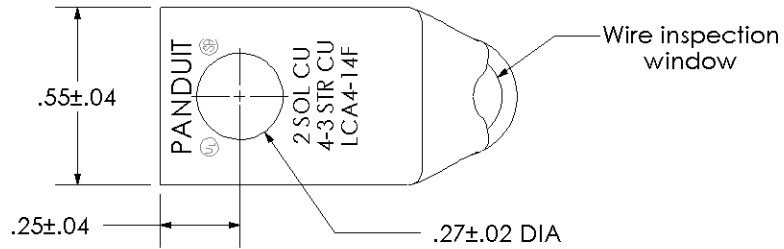

Material	High Conductivity Seamless Copper Tube
Plating	Electro-Tin
Wire Size	4 AWG, 3 AWG & 2 SOL
Wire Type	Stranded Copper; Class B: Compact, Compressed or Concentric, Class C: Concentric
Wire Strip Length	7/8 in.
Stud Size	1/4 in.
UL Listed Wire Connector	Yes, for applications up to 35kv. Consult cable manufacturer for voltage stress relief instructions with applications greater than 2000 volts.
UL Temperature Rating	90° C
C.S.A Certified Wire Connector	Yes
Panduit Color Code on Barrel	GRAY
Panduit Die Index No. on Barrel	P29
Alternate Industry Die Index No. () on Barrel	(8)