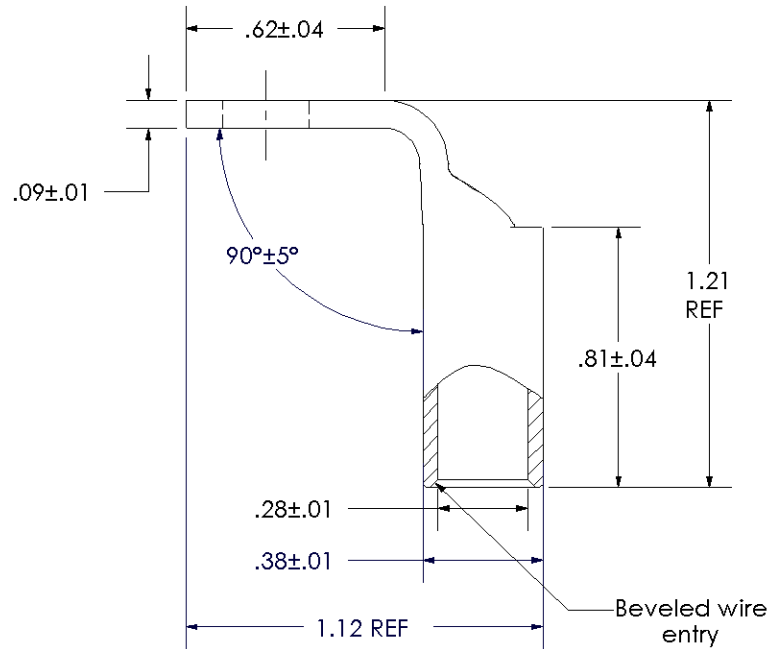

Material	High Conductivity Seamless Copper Tube
Plating	Electro-Tin
Wire Size	4 AWG, 3 AWG & 2 SOL
Wire Type	Stranded Copper; Class B: Compact, Compressed or Concentric, Class C: Concentric
Wire Strip Length	7/8 in.
Stud Size	1/4 in.
UL Listed Wire Connector	Yes, for applications up to 35kv. Consult cable manufacturer for voltage stress relief instructions with applications greater than 2000 volts.
UL Temperature Rating	90° C
C.S.A Certified Wire Connector	Yes
Panduit Color Code on Barrel	GRAY
Panduit Die Index No. on Barrel	P29
Alternate Industry Die Index No. () on Barrel	(8)

REV	DATE	BY	CHK	DESCRIPTION	ECN
01	2/03	SAC	PWS	EXTENDED WIRE RANGE AND UPDATED STAMPS AND MARKINGS	10543

PANDUIT CORP. TINLEY PARK, ILLINOIS

LCA4-14F-L
Copper Lug - One-Hole, Standard Barrel, 90° Angle Tongue