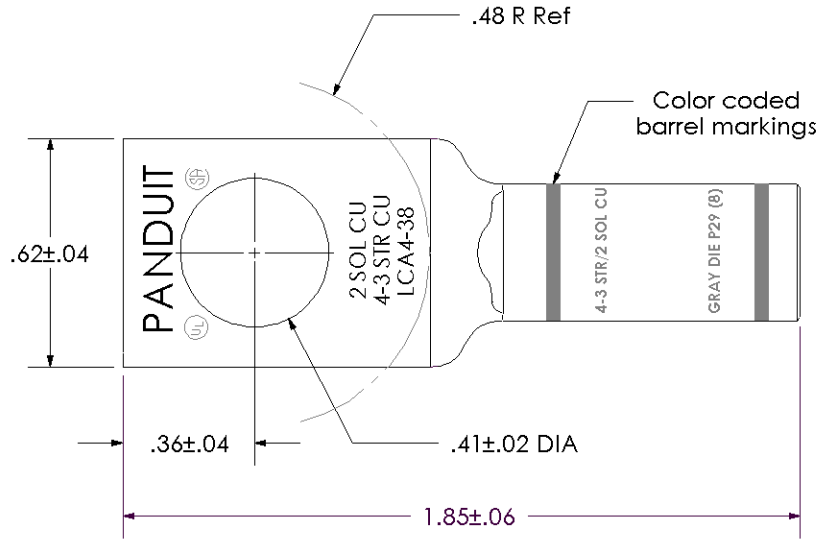

THIS COPY IS PROVIDED ON A RESTRICTED BASIS AND IS NOT TO BE USED IN ANY WAY DETRIMENTAL TO THE INTERESTS OF PANDUIT CORP.

Material	High Conductivity Seamless Copper Tube
Plating	Electro-Tin
Wire Size	4 AWG, 3 AWG & 2 SOL
Wire Type	Stranded Copper; Class B: Compact, Compressed or Concentric, Class C: Concentric
Wire Strip Length	7/8 in.
Stud Size	3/8 in.
UL Listed Wire Connector	Yes, for applications up to 35kv. Consult cable manufacturer for voltage stress relief instructions with applications greater than 2000 volts.
UL Temperature Rating	90° C
C.S.A Certified Wire Connector	Yes
Panduit Color Code on Barrel	GRAY
Panduit Die Index No. on Barrel	P29
Alternate Industry Die Index No. ( ) on Barrel	(8)

LISTED Wire Connector

REV	DATE	BY	CHK	DESCRIPTION	ECN
01	2/03	SAC	PWS	EXTENDED WIRE RANGE AND UPDATED STAMPS AND MARKINGS	10543

**PANDUIT CORP.** TINLEY PARK, ILLINOIS

LCA4-38-L  
Copper Lug - One-Hole, Standard Barrel