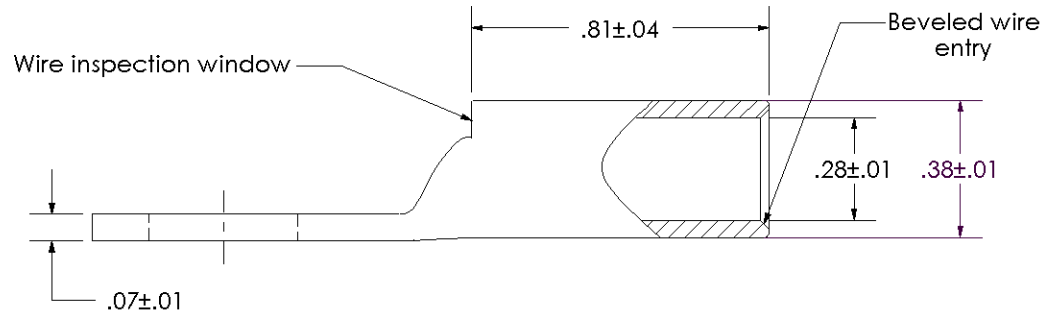

THIS COPY IS PROVIDED ON A RESTRICTED BASIS AND IS NOT TO BE USED IN ANY WAY DETRIMENTAL TO THE INTERESTS OF PANDUIT CORP.

Material	High Conductivity Seamless Copper Tube
Plating	Electro-Tin
Wire Size	4 AWG, 3 AWG & 2 SOL
Wire Type	Stranded Copper; Class B: Compact, Compressed or Concentric, Class C: Concentric
Wire Strip Length	7/8 in.
Stud Size	3/8 in.
UL Listed Wire Connector	Yes, for applications up to 35kv. Consult cable manufacturer for voltage stress relief instructions with applications greater than 2000 volts.
UL Temperature Rating	90° C
C.S.A Certified Wire Connector	Yes
Panduit Color Code on Barrel	GRAY
Panduit Die Index No. on Barrel	P29
Alternate Industry Die Index No. ( ) on Barrel	(8)