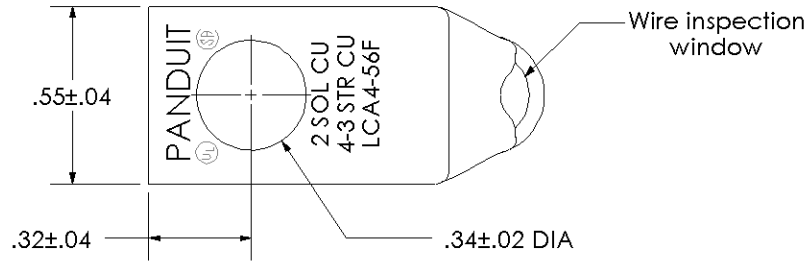

THIS COPY IS PROVIDED ON A RESTRICTED BASIS AND IS NOT TO BE USED IN ANY WAY DETRIMENTAL TO THE INTERESTS OF PANDUIT CORP.

Material	High Conductivity Seamless Copper Tube
Plating	Electro-Tin
Wire Size	4 AWG, 3 AWG & 2 SOL
Wire Type	Stranded Copper; Class B: Compact, Compressed or Concentric, Class C: Concentric
Wire Strip Length	7/8 in.
Stud Size	5/16 in.
UL Listed Wire Connector	Yes, for applications up to 35kv. Consult cable manufacturer for voltage stress relief instructions with applications greater than 2000 volts.
UL Temperature Rating	90° C
C.S.A Certified Wire Connector	Yes
Panduit Color Code on Barrel	GRAY
Panduit Die Index No. on Barrel	P29
Alternate Industry Die Index No. ( ) on Barrel	(8)