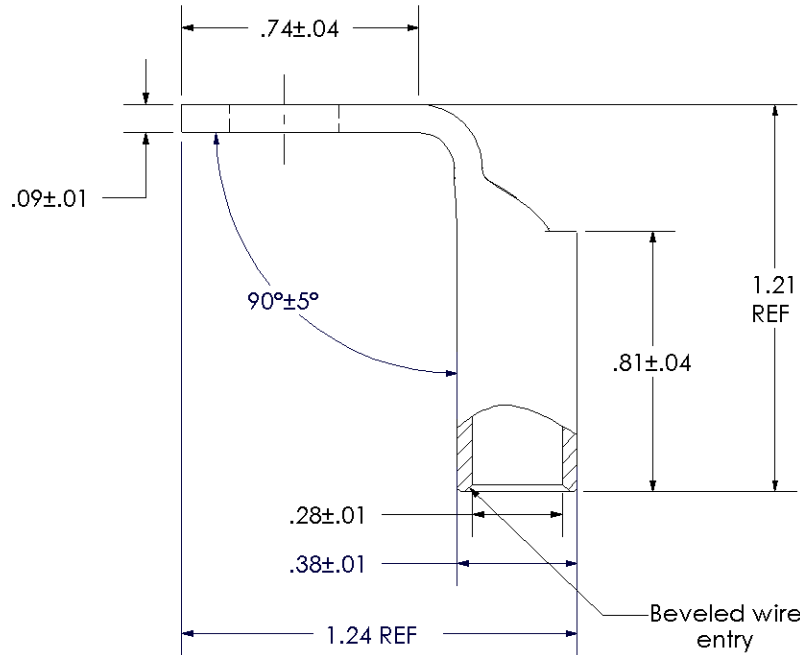

THIS COPY IS PROVIDED ON A RESTRICTED BASIS AND IS NOT TO BE USED IN ANY WAY DETRIMENTAL TO THE INTERESTS OF PANDUIT CORP.

Material	High Conductivity Seamless Copper Tube
Plating	Electro-Tin
Wire Size	4 AWG, 3 AWG & 2 SOL
Wire Type	Stranded Copper; Class B: Compact, Compressed or Concentric, Class C: Concentric
Wire Strip Length	7/8 in.
Stud Size	5/16 in.
UL Listed Wire Connector	Yes, for applications up to 35kv. Consult cable manufacturer for voltage stress relief instructions with applications greater than 2000 volts.
UL Temperature Rating	90° C
C.S.A Certified Wire Connector	Yes
Panduit Color Code on Barrel	GRAY
Panduit Die Index No. on Barrel	P29
Alternate Industry Die Index No. ( ) on Barrel	(8)

01	2/03	SAC	PWS	EXTENDED WIRE RANGE AND UPDATED STAMPS AND MARKINGS	10543
REV	DATE	BY	CHK	DESCRIPTION	ECN

**PANDUIT CORP. TINLEY PARK, ILLINOIS**

LCA4-56F-L  
Copper Lug - One-Hole, Standard Barrel, 90° Angle Tongue