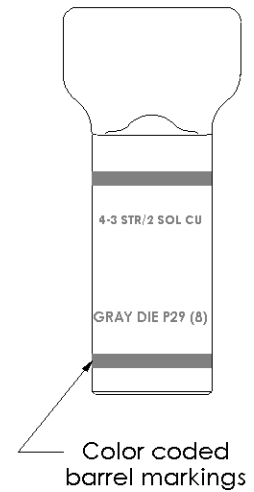

THIS COPY IS PROVIDED ON A RESTRICTED BASIS AND IS NOT TO BE USED IN ANY WAY DETRIMENTAL TO THE INTERESTS OF PANDUIT CORP.

Material	High Conductivity Seamless Copper Tube
Plating	Electro-Tin
Wire Size	4 AWG, 3 AWG & 2 SOL
Wire Type	Stranded Copper; Class B: Compact, Compressed or Concentric, Class C: Concentric
Wire Strip Length	7/8 in.
Stud Size	5/16 in.
UL Listed Wire Connector	Yes, for applications up to 35kv. Consult cable manufacturer for voltage stress relief instructions with applications greater than 2000 volts.
UL Temperature Rating	90° C
C.S.A Certified Wire Connector	Yes
Panduit Color Code on Barrel	GRAY
Panduit Die Index No. on Barrel	P29
Alternate Industry Die Index No. ( ) on Barrel	(8)

01	2/03	SAC	PWS	EXTENDED WIRE RANGE AND UPDATED STAMPS AND MARKINGS	10543
REV	DATE	BY	CHK	DESCRIPTION	ECN

**PANDUIT CORP. TINLEY PARK, ILLINOIS**

LCA4-56F-L  
Copper Lug - One-Hole, Standard Barrel, 90° Angle Tongue