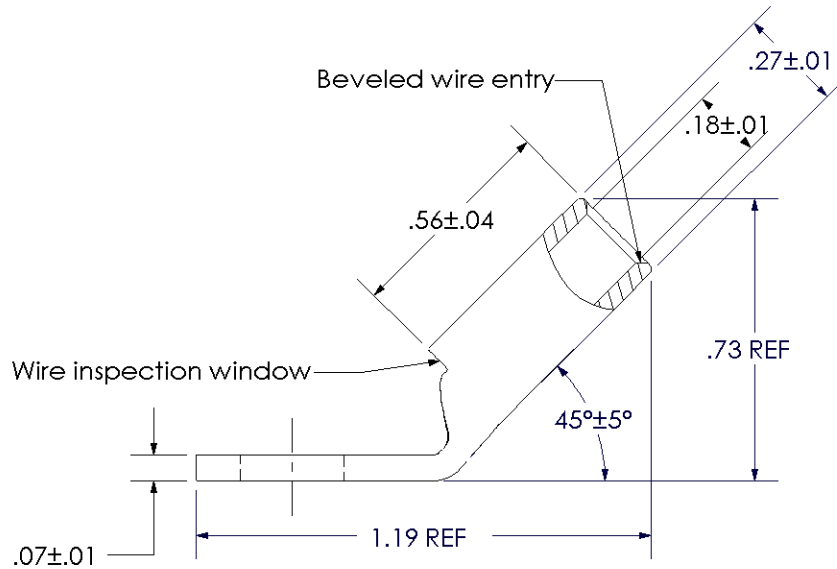

Material	High Conductivity Seamless Copper Tube
Plating	Electro-Tin
Wire Size	8 AWG
Wire Type	Stranded Copper; Class B: Compact, Compressed or Concentric, Class C: Concentric
Wire Strip Length	5/8 in.
Stud Size	1/4 in.
UL Listed Wire Connector	Yes, for applications up to 35kv. Consult cable manufacturer for voltage stress relief instructions with applications greater than 2000 volts.
UL Temperature Rating	90° C
C.S.A Certified Wire Connector	Yes
Panduit Color Code on Barrel	RED
Panduit Die Index No. on Barrel	P21
Alternate Industry Die Index No. () on Barrel	N/A

CERTIFIED

LISTED Wire Connector

Color coded barrel markings

00	8/02	SAB	DRL	RELEASED	10319
REV	DATE	BY	CHK	DESCRIPTION	ECN

PANDUIT CORP. TINLEY PARK, ILLINOIS

LCA8-14H-L
Copper Lug - One-Hole, Standard Barrel, 45° Angle Tongue