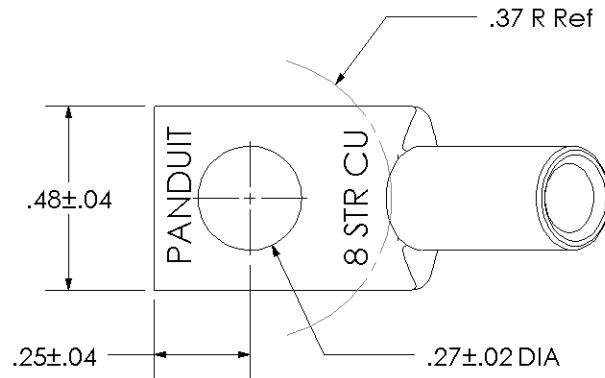

Material	High Conductivity Seamless Copper Tube
Plating	Electro-Tin
Wire Size	8 AWG
Wire Type	Stranded Copper; Class B: Compact, Compressed or Concentric, Class C: Concentric
Wire Strip Length	5/8 in.
Stud Size	1/4 in.
UL Listed Wire Connector	Yes, for applications up to 35kv. Consult cable manufacturer for voltage stress relief instructions with applications greater than 2000 volts.
UL Temperature Rating	90° C
C.S.A Certified Wire Connector	Yes
Panduit Color Code on Barrel	RED
Panduit Die Index No. on Barrel	P21
Alternate Industry Die Index No. () on Barrel	N/A

CERTIFIED

LISTED Wire Connector

Color coded barrel markings

00	8/02	SAB	DRL	RELEASED	10319
REV	DATE	BY	CHK	DESCRIPTION	ECN

PANDUIT CORP. TINLEY PARK, ILLINOIS

LCA8-14H-L
Copper Lug - One-Hole, Standard Barrel, 45° Angle Tongue