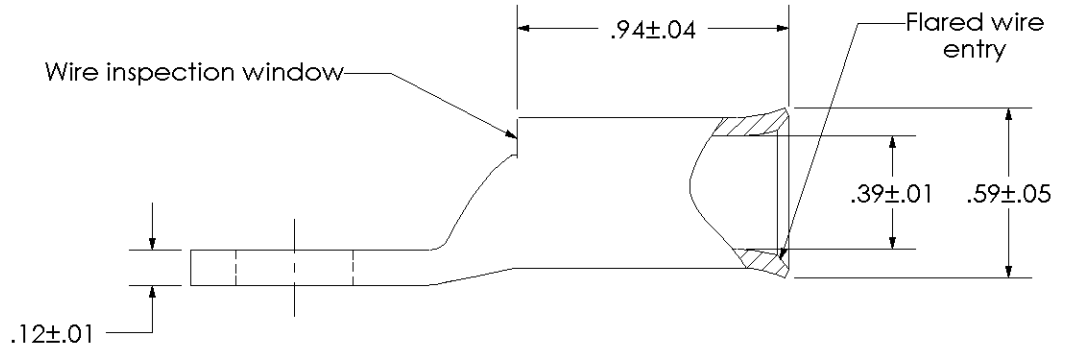

Material	High Conductivity Seamless Copper Tube
Plating	Electro-Tin
Wire Size & Type	Stranded Copper Flex Cable; 1 AWG (225/24) Diesel Locomotive, 1 AWG FLEX K,M Class K & Class M
Wire Strip Length	1.0 in.
Stud Size	3/8 in.
UL Listed Wire Connector	Yes, for applications up to 35kv. Consult cable manufacturer for voltage stress relief instructions with applications greater than 2000 volts.
UL Temperature Rating	90 ° C
C.S.A Certified Wire Connector	Yes
Panduit Color Code on Barrel	PINK
Panduit Die Index No. on Barrel	P42
Alternate Industry Die Index No. () on Barrel	(12)