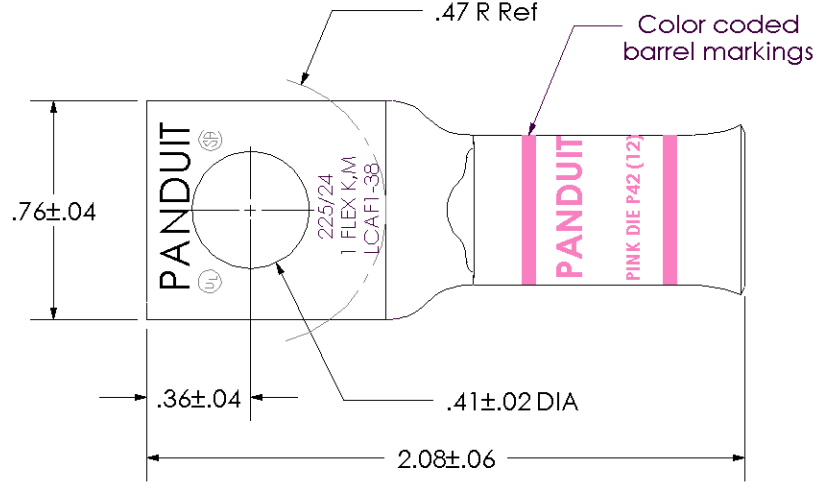

Material	High Conductivity Seamless Copper Tube
Plating	Electro-Tin
Wire Size & Type	Stranded Copper Flex Cable; 1 AWG (225/24) Diesel Locomotive, 1 AWG FLEX K,M Class K & Class M
Wire Strip Length	1.0 in.
Stud Size	3/8 in.
UL Listed Wire Connector	Yes, for applications up to 35kv. Consult cable manufacturer for voltage stress relief instructions with applications greater than 2000 volts.
UL Temperature Rating	90 ° C
C.S.A Certified Wire Connector	Yes
Panduit Color Code on Barrel	PINK
Panduit Die Index No. on Barrel	P42
Alternate Industry Die Index No. () on Barrel	(12)