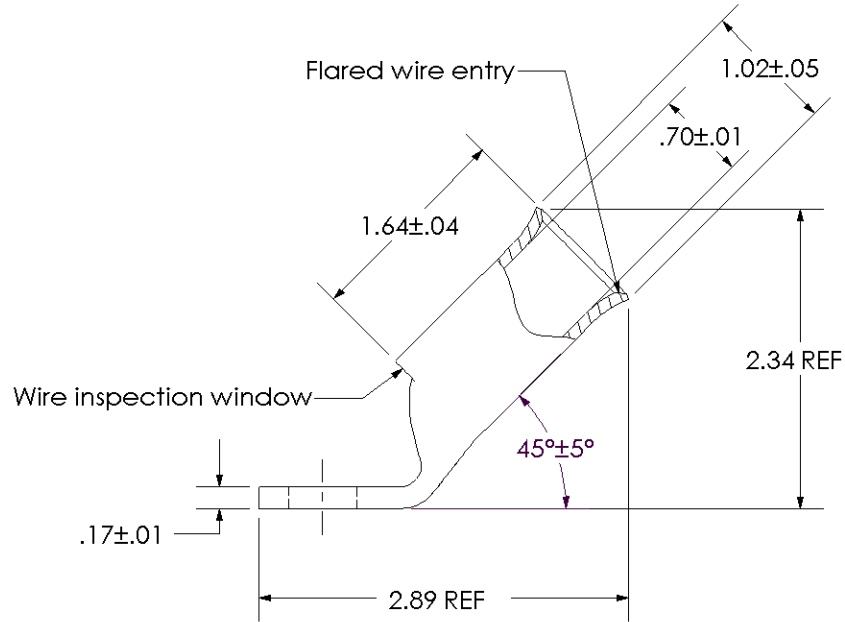

Material	High Conductivity Seamless Copper Tube
Plating	Electro-Tin
Wire Size & Type	Stranded Copper Flex Cable; 262.2 kcmil (650/24) Diesel Locomotive, 250 kcmil Class K & Class M
Wire Strip Length	1-3/4 in.
Stud Size	1/2 in.
UL Listed Wire Connector	Yes, for applications up to 35kv. Consult cable manufacturer for voltage stress relief instructions with applications greater than 2000 volts.
UL Temperature Rating	90° C
C.S.A Certified Wire Connector	Yes
Panduit Color Code on Barrel	WHITE
Panduit Die Index No. on Barrel	P66
Alternate Industry Die Index No. () on Barrel	(17)

Color coded barrel markings

00	8/02	SAB	DRL	RELEASED	10322
REV	DATE	BY	CHK	DESCRIPTION	ECN

PANDUIT CORP. TINLEY PARK, ILLINOIS

LCAF250-12H-X
Copper Lug - One-Hole, Flared Barrel, 45° Angle Tongue

SCALE N/A DRAWING NO / CAD FILE LCAF250-12H-CUST