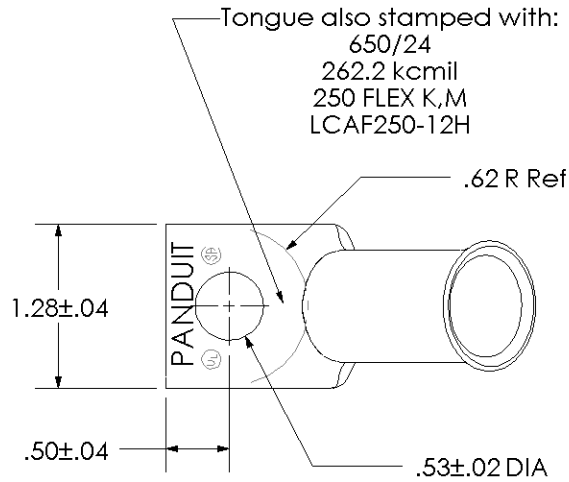

Material	High Conductivity Seamless Copper Tube
Plating	Electro-Tin
Wire Size & Type	Stranded Copper Flex Cable; 262.2 kcmil (650/24) Diesel Locomotive, 250 kcmil Class K & Class M
Wire Strip Length	1-3/4 in.
Stud Size	1/2 in.
UL Listed Wire Connector	Yes, for applications up to 35kv. Consult cable manufacturer for voltage stress relief instructions with applications greater than 2000 volts.
UL Temperature Rating	90° C
C.S.A Certified Wire Connector	Yes
Panduit Color Code on Barrel	WHITE
Panduit Die Index No. on Barrel	P66
Alternate Industry Die Index No. () on Barrel	(17)

Color coded barrel markings

00	8/02	SAB	DRL	RELEASED	10322
REV	DATE	BY	CHK	DESCRIPTION	ECN

PANDUIT CORP. TINLEY PARK, ILLINOIS

LCAF250-12H-X
Copper Lug - One-Hole, Flared Barrel, 45° Angle Tongue

SCALE N/A DRAWING NO / CAD FILE LCAF250-12H-CUST