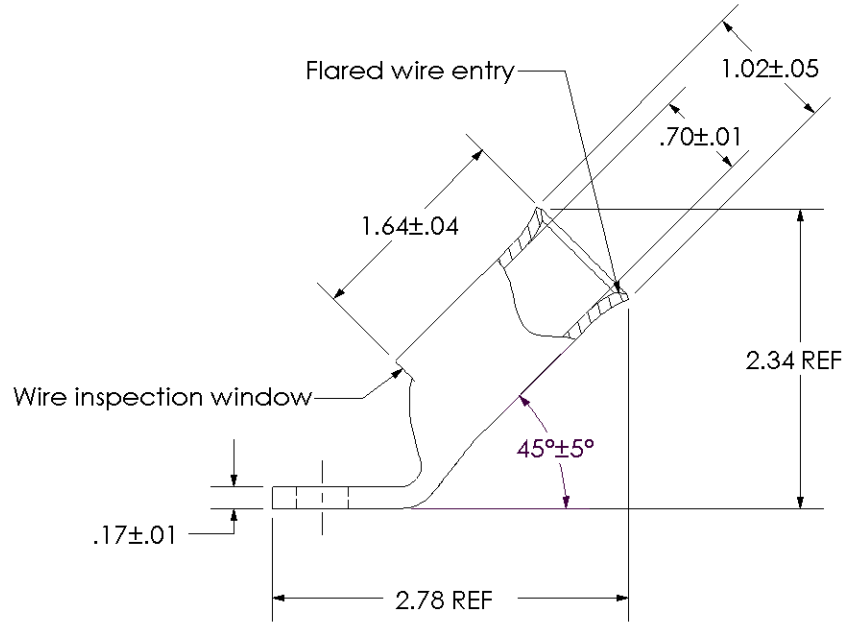

Material	High Conductivity Seamless Copper Tube
Plating	Electro-Tin
Wire Size & Type	Stranded Copper Flex Cable; 262.2 kcmil (650/24) Diesel Locomotive, 250 kcmil Class K & Class M
Wire Strip Length	1-3/4 in.
Stud Size	3/8 in.
UL Listed Wire Connector	Yes, for applications up to 35kv. Consult cable manufacturer for voltage stress relief instructions with applications greater than 2000 volts.
UL Temperature Rating	90° C
C.S.A Certified Wire Connector	Yes
Panduit Color Code on Barrel	WHITE
Panduit Die Index No. on Barrel	P66
Alternate Industry Die Index No. () on Barrel	(17)

Color coded barrel markings

00	8/02	SAB	DRL	RELEASED	10322
REV	DATE	BY	CHK	DESCRIPTION	ECN

PANDUIT CORP. TINLEY PARK, ILLINOIS

LCAF250-38H-X
Copper Lug - One-Hole, Flared Barrel, 45° Angle Tongue

SCALE N/A DRAWING NO / CAD FILE LCAF250-38H-CUST