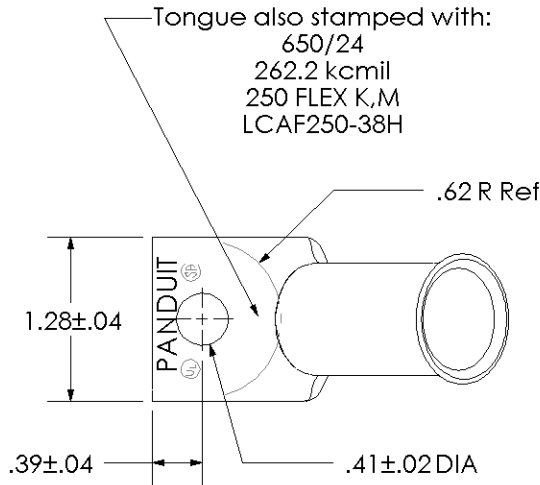

Material	High Conductivity Seamless Copper Tube
Plating	Electro-Tin
Wire Size & Type	Stranded Copper Flex Cable; 262.2 kcmil (650/24) Diesel Locomotive, 250 kcmil Class K & Class M
Wire Strip Length	1-3/4 in.
Stud Size	3/8 in.
UL Listed Wire Connector	Yes, for applications up to 35kv. Consult cable manufacturer for voltage stress relief instructions with applications greater than 2000 volts.
UL Temperature Rating	90° C
C.S.A Certified Wire Connector	Yes
Panduit Color Code on Barrel	WHITE
Panduit Die Index No. on Barrel	P66
Alternate Industry Die Index No. () on Barrel	(17)

Color coded barrel markings

00	8/02	SAB	DRL	RELEASED	10322
REV	DATE	BY	CHK	DESCRIPTION	ECN

PANDUIT CORP. TINLEY PARK, ILLINOIS

LCAF250-38H-X
Copper Lug - One-Hole, Flared Barrel, 45° Angle Tongue

SCALE N/A DRAWING NO / CAD FILE LCAF250-38H-CUST