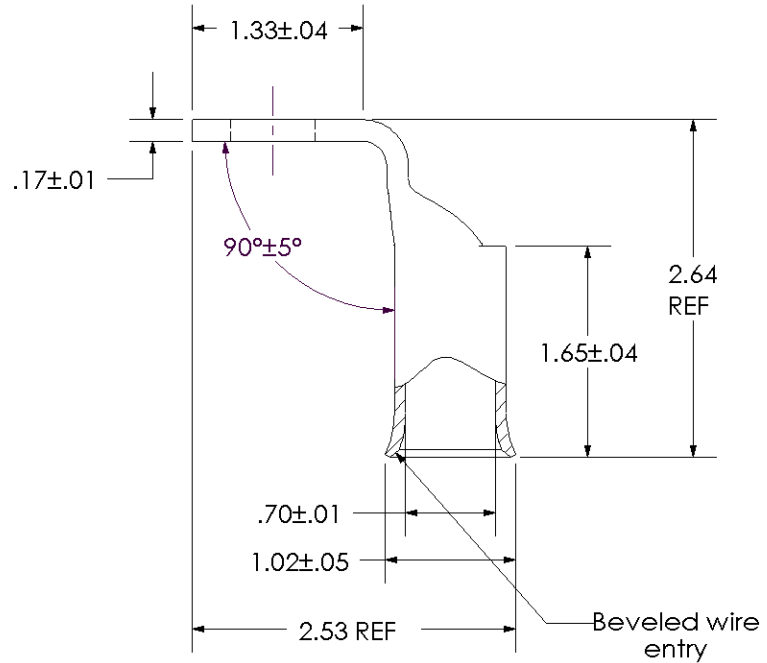

THIS COPY IS PROVIDED ON A RESTRICTED BASIS AND IS NOT TO BE USED IN ANY WAY DETRIMENTAL TO THE INTERESTS OF PANDUIT CORP.

Material	High Conductivity Seamless Copper Tube
Plating	Electro-Tin
Wire Size & Type	Stranded Copper Flex Cable; 262.2 kcmil (650/24) Diesel Locomotive, 250 kcmil Class K & Class M
Wire Strip Length	1-3/4 in.
Stud Size	5/8 in.
UL Listed Wire Connector	Yes, for applications up to 35kv. Consult cable manufacturer for voltage stress relief instructions with applications greater than 2000 volts.
UL Temperature Rating	90° C
C.S.A Certified Wire Connector	Yes
Panduit Color Code on Barrel	WHITE
Panduit Die Index No. on Barrel	P66
Alternate Industry Die Index No. ( ) on Barrel	(17)

00	9/02	SAB	DRL	RELEASED	10323
REV	DATE	BY	CHK	DESCRIPTION	ECN

**PANDUIT CORP. TINLEY PARK, ILLINOIS**

LCAF250-58F-X  
Copper Lug - One-Hole, Flared Barrel, 90° Angle Tongue

SCALE N/A DRAWING NO / CAD FILE LCAF250-58F-CUST