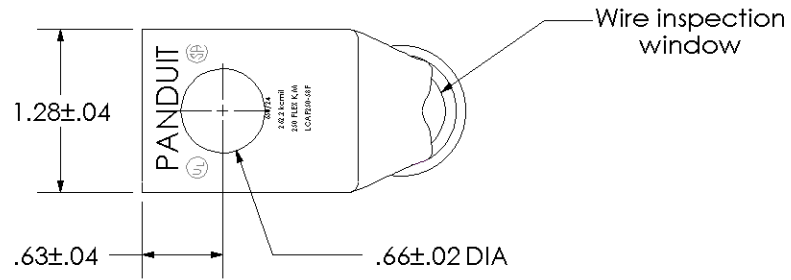

THIS COPY IS PROVIDED ON A RESTRICTED BASIS AND IS NOT TO BE USED IN ANY WAY DETRIMENTAL TO THE INTERESTS OF PANDUIT CORP.

Material	High Conductivity Seamless Copper Tube
Plating	Electro-Tin
Wire Size & Type	Stranded Copper Flex Cable; 262.2 kcmil (650/24) Diesel Locomotive, 250 kcmil Class K & Class M
Wire Strip Length	1-3/4 in.
Stud Size	5/8 in.
UL Listed Wire Connector	Yes, for applications up to 35kv. Consult cable manufacturer for voltage stress relief instructions with applications greater than 2000 volts.
UL Temperature Rating	90° C
C.S.A Certified Wire Connector	Yes
Panduit Color Code on Barrel	WHITE
Panduit Die Index No. on Barrel	P66
Alternate Industry Die Index No. ( ) on Barrel	(17)