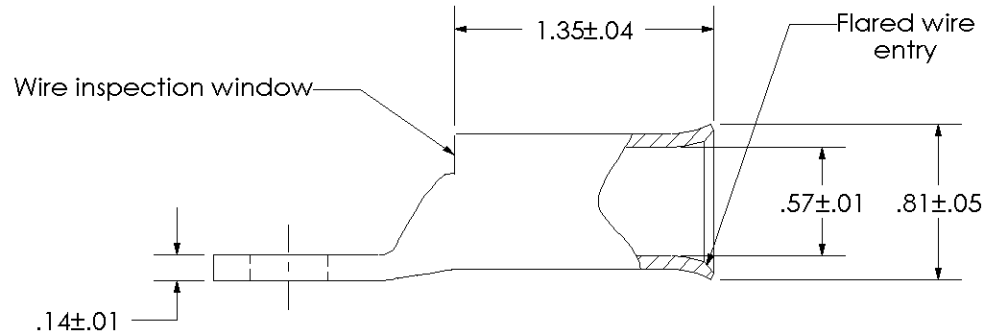

Material	High Conductivity Seamless Copper Tube
Plating	Electro-Tin
Wire Size & Type	Stranded Copper Flex Cable; 3/0 AWG (450/24) Diesel Locomotive, 3/0 AWG FLEX K,M Class K & Class M
Wire Strip Length	1-7/16 in.
Stud Size	3/8 in.
UL Listed Wire Connector	Yes, for applications up to 35kv. Consult cable manufacturer for voltage stress relief instructions with applications greater than 2000 volts.
UL Temperature Rating	90° C
C.S.A Certified Wire Connector	Yes
Panduit Color Code on Barrel	PURPLE
Panduit Die Index No. on Barrel	P54
Alternate Industry Die Index No. () on Barrel	(15)