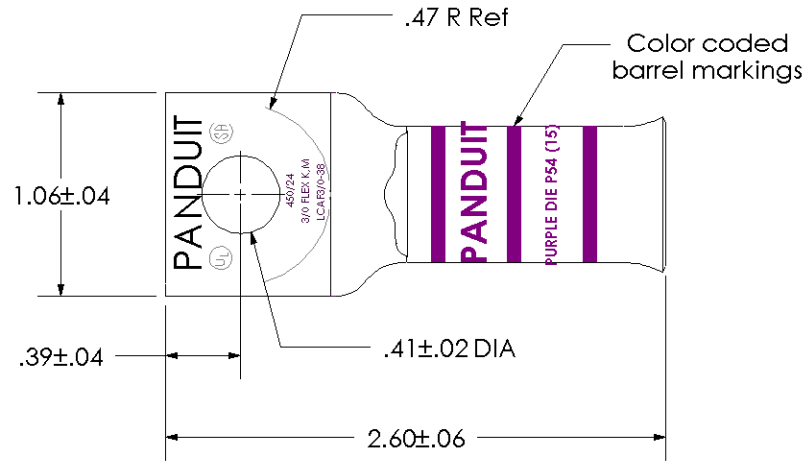

Material	High Conductivity Seamless Copper Tube
Plating	Electro-Tin
Wire Size & Type	Stranded Copper Flex Cable; 3/0 AWG (450/24) Diesel Locomotive, 3/0 AWG FLEX K,M Class K & Class M
Wire Strip Length	1-7/16 in.
Stud Size	3/8 in.
UL Listed Wire Connector	Yes, for applications up to 35kv. Consult cable manufacturer for voltage stress relief instructions with applications greater than 2000 volts.
UL Temperature Rating	90° C
C.S.A Certified Wire Connector	Yes
Panduit Color Code on Barrel	PURPLE
Panduit Die Index No. on Barrel	P54
Alternate Industry Die Index No. () on Barrel	(15)