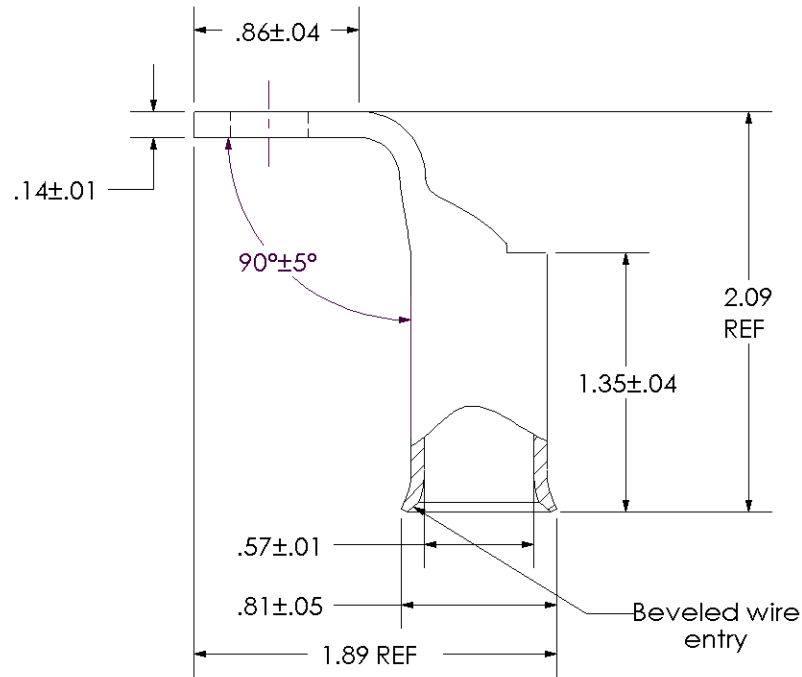

Material	High Conductivity Seamless Copper Tube
Plating	Electro-Tin
Wire Size & Type	Stranded Copper Flex Cable; 3/0 AWG (450/24) Diesel Locomotive, 3/0 AWG FLEX K,M Class K & Class M
Wire Strip Length	1-7/16 in.
Stud Size	3/8 in.
UL Listed Wire Connector	Yes, for applications up to 35kv. Consult cable manufacturer for voltage stress relief instructions with applications greater than 2000 volts.
UL Temperature Rating	90° C
C.S.A Certified Wire Connector	Yes
Panduit Color Code on Barrel	PURPLE
Panduit Die Index No. on Barrel	P54
Alternate Industry Die Index No. () on Barrel	(15)

00	9/02	SAB	DRL	RELEASED	10323
REV	DATE	BY	CHK	DESCRIPTION	ECN

PANDUIT CORP. TINLEY PARK, ILLINOIS

LCAF3/0-38F-X
Copper Lug - One-Hole, Flared Barrel, 90° Angle Tongue

SCALE N/A DRAWING NO / CAD FILE LCAF3_0-38F-CUST