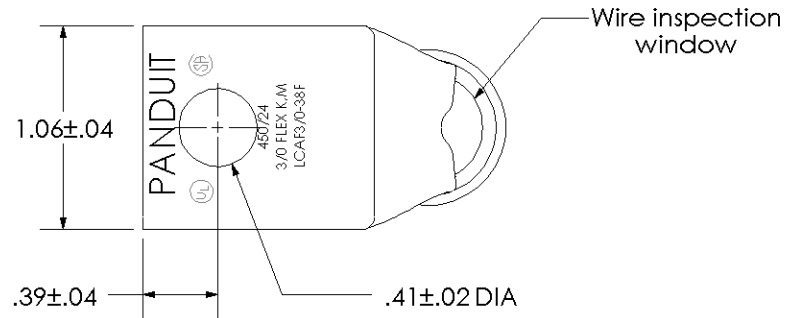

Material	High Conductivity Seamless Copper Tube
Plating	Electro-Tin
Wire Size & Type	Stranded Copper Flex Cable; 3/0 AWG (450/24) Diesel Locomotive, 3/0 AWG FLEX K,M Class K & Class M
Wire Strip Length	1-7/16 in.
Stud Size	3/8 in.
UL Listed Wire Connector	Yes, for applications up to 35kv. Consult cable manufacturer for voltage stress relief instructions with applications greater than 2000 volts.
UL Temperature Rating	90° C
C.S.A Certified Wire Connector	Yes
Panduit Color Code on Barrel	PURPLE
Panduit Die Index No. on Barrel	P54
Alternate Industry Die Index No. () on Barrel	(15)