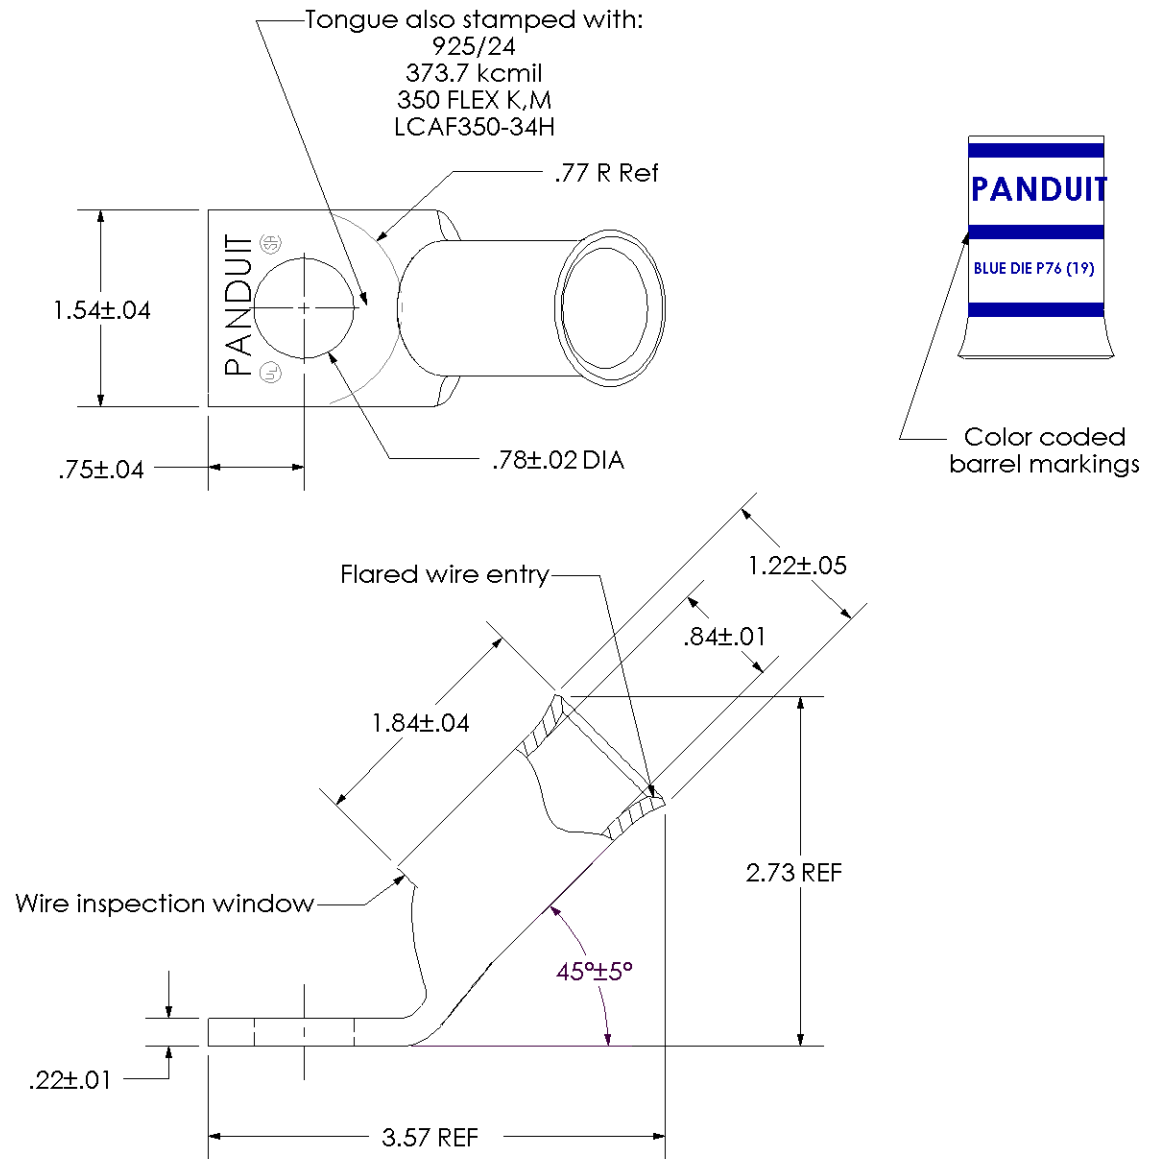

THIS COPY IS PROVIDED ON A RESTRICTED BASIS AND IS NOT TO BE USED IN ANY WAY DETRIMENTAL TO THE INTERESTS OF PANDUIT CORP.

Material	High Conductivity Seamless Copper Tube
Plating	Electro-Tin
Wire Size & Type	Stranded Copper Flex Cable; 373.7 kcmil (925/24) Diesel Locomotive, 350 kcmil Class K & Class M
Wire Strip Length	1-15/16 in.
Stud Size	3/4 in.
UL Listed Wire Connector	Yes, for applications up to 35kv. Consult cable manufacturer for voltage stress relief instructions with applications greater than 2000 volts.
UL Temperature Rating	90° C
C.S.A Certified Wire Connector	Yes
Panduit Color Code on Barrel	BLUE
Panduit Die Index No. on Barrel	P76
Alternate Industry Die Index No. ( ) on Barrel	(19)