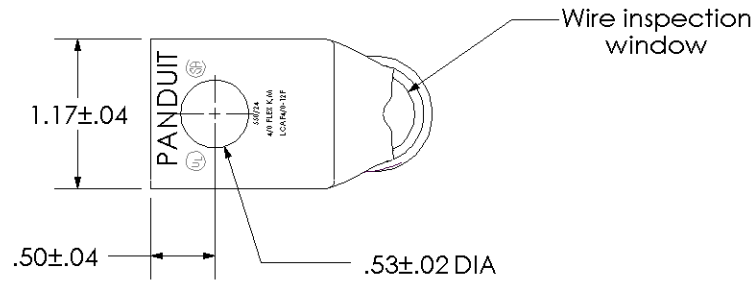

Material	High Conductivity Seamless Copper Tube
Plating	Electro-Tin
Wire Size & Type	Stranded Copper Flex Cable; 4/0 AWG (550/24) Diesel Locomotive, 4/0 AWG FLEX K,M Class K & Class M
Wire Strip Length	1-7/16 in.
Stud Size	1/2 in.
UL Listed Wire Connector	Yes, for applications up to 35kv. Consult cable manufacturer for voltage stress relief instructions with applications greater than 2000 volts.
UL Temperature Rating	90° C
C.S.A Certified Wire Connector	Yes
Panduit Color Code on Barrel	YELLOW
Panduit Die Index No. on Barrel	P62
Alternate Industry Die Index No. () on Barrel	(16)