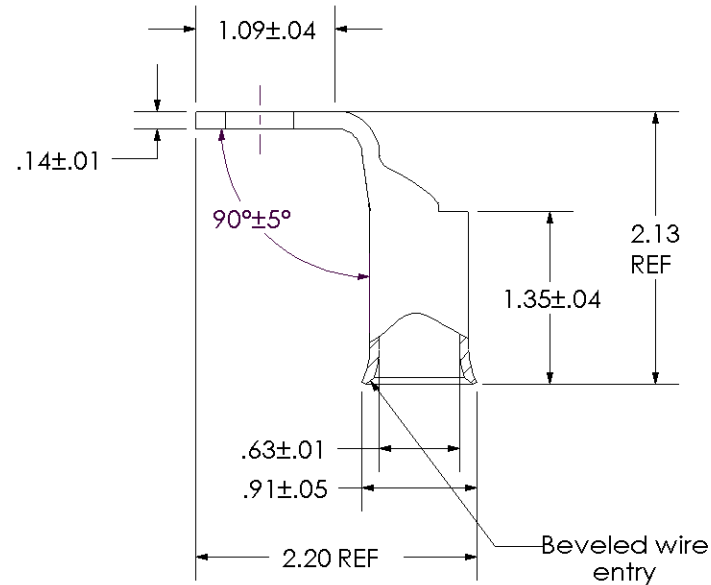

Material	High Conductivity Seamless Copper Tube
Plating	Electro-Tin
Wire Size & Type	Stranded Copper Flex Cable; 4/0 AWG (550/24) Diesel Locomotive, 4/0 AWG FLEX K,M Class K & Class M
Wire Strip Length	1-7/16 in.
Stud Size	1/2 in.
UL Listed Wire Connector	Yes, for applications up to 35kv. Consult cable manufacturer for voltage stress relief instructions with applications greater than 2000 volts.
UL Temperature Rating	90° C
C.S.A Certified Wire Connector	Yes
Panduit Color Code on Barrel	YELLOW
Panduit Die Index No. on Barrel	P62
Alternate Industry Die Index No. () on Barrel	(16)

00	9/02	SAB	DRL	RELEASED	10323
REV	DATE	BY	CHK	DESCRIPTION	ECN

PANDUIT CORP. TINLEY PARK, ILLINOIS

LCAF4/0-12F-X
Copper Lug - One-Hole, Flared Barrel, 90° Angle Tongue

SCALE N/A DRAWING NO / CAD FILE LCAF4_0-12F-CUST