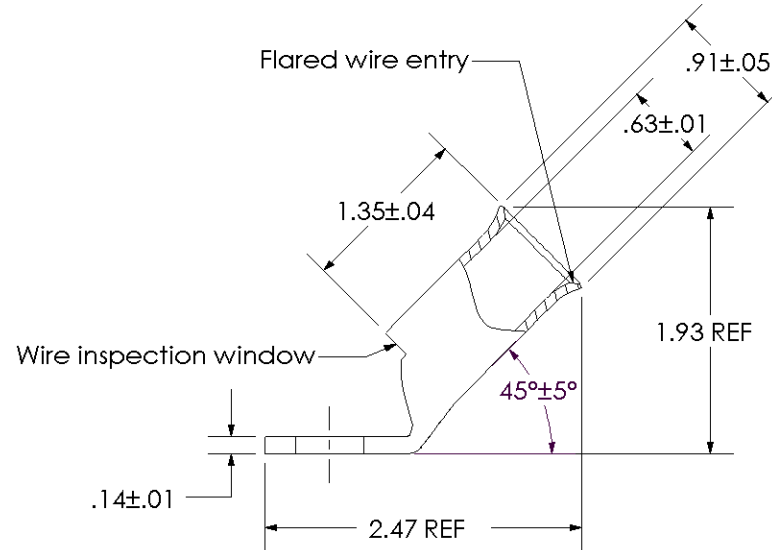

Material	High Conductivity Seamless Copper Tube
Plating	Electro-Tin
Wire Size & Type	Stranded Copper Flex Cable; 4/0 AWG (550/24) Diesel Locomotive, 4/0 AWG FLEX K,M Class K & Class M
Wire Strip Length	1-7/16 in.
Stud Size	1/2 in.
UL Listed Wire Connector	Yes, for applications up to 35kv. Consult cable manufacturer for voltage stress relief instructions with applications greater than 2000 volts.
UL Temperature Rating	90° C
C.S.A Certified Wire Connector	Yes
Panduit Color Code on Barrel	YELLOW
Panduit Die Index No. on Barrel	P62
Alternate Industry Die Index No. () on Barrel	(16)

CERTIFIED

LISTED Wire Connector

00	8/02	SAB	DRL	RELEASED	10322
REV	DATE	BY	CHK	DESCRIPTION	ECN

PANDUIT CORP. TINLEY PARK, ILLINOIS

LCAF4/0-12H-X
Copper Lug - One-Hole, Flared Barrel, 45° Angle Tongue

SCALE N/A