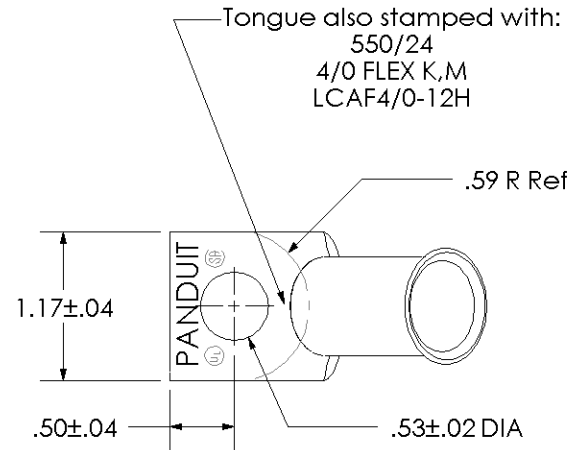

Material	High Conductivity Seamless Copper Tube
Plating	Electro-Tin
Wire Size & Type	Stranded Copper Flex Cable; 4/0 AWG (550/24) Diesel Locomotive, 4/0 AWG FLEX K,M Class K & Class M
Wire Strip Length	1-7/16 in.
Stud Size	1/2 in.
UL Listed Wire Connector	Yes, for applications up to 35kv. Consult cable manufacturer for voltage stress relief instructions with applications greater than 2000 volts.
UL Temperature Rating	90° C
C.S.A Certified Wire Connector	Yes
Panduit Color Code on Barrel	YELLOW
Panduit Die Index No. on Barrel	P62
Alternate Industry Die Index No. () on Barrel	(16)

CERTIFIED

LISTED Wire Connector

00	8/02	SAB	DRL	RELEASED	10322
REV	DATE	BY	CHK	DESCRIPTION	ECN

PANDUIT CORP. TINLEY PARK, ILLINOIS

LCAF4/0-12H-X
Copper Lug - One-Hole, Flared Barrel, 45° Angle Tongue

SCALE N/A