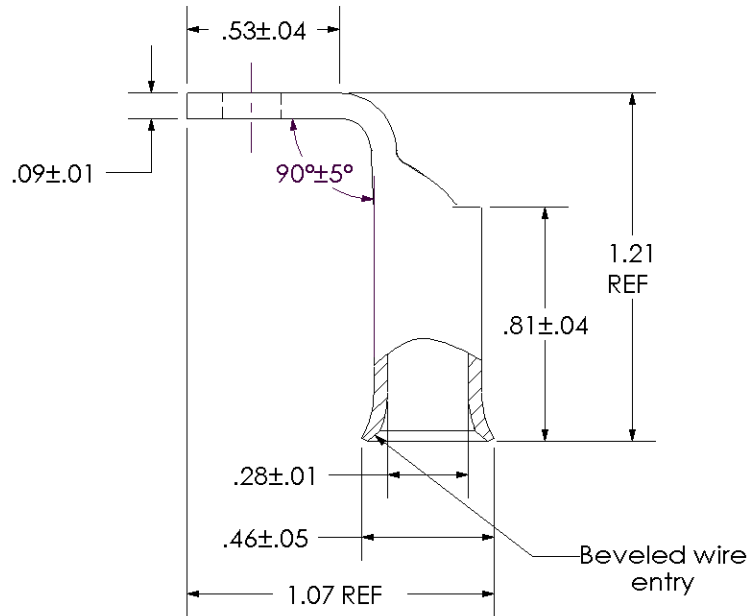

Material	High Conductivity Seamless Copper Tube
Plating	Electro-Tin
Wire Size & Type	Stranded Copper Flex Cable; 4 AWG (105/24) Diesel Locomotive, 4 AWG FLEX K,M Class K & Class M
Wire Strip Length	7/8 in.
Stud Size	#10
UL Listed Wire Connector	Yes, for applications up to 35kv. Consult cable manufacturer for voltage stress relief instructions with applications greater than 2000 volts.
UL Temperature Rating	90° C
C.S.A Certified Wire Connector	Yes
Panduit Color Code on Barrel	GRAY
Panduit Die Index No. on Barrel	P29
Alternate Industry Die Index No. () on Barrel	(8)

LISTED Wire Connector

00	9/02	SAB	DRL	RELEASED	10323
REV	DATE	BY	CHK	DESCRIPTION	ECN

PANDUIT CORP. TINLEY PARK, ILLINOIS

LCAF4-10F-L
Copper Lug - One-Hole, Flared Barrel, 90° Angle Tongue

SCALE N/A

DRAWING NO / CAD FILE