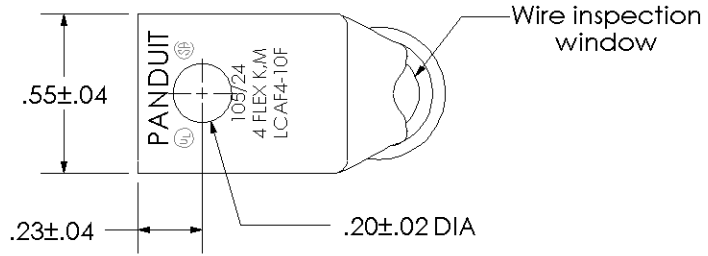

THIS COPY IS PROVIDED ON A RESTRICTED BASIS AND IS NOT TO BE USED IN ANY WAY DETRIMENTAL TO THE INTERESTS OF PANDUIT CORP.

Material	High Conductivity Seamless Copper Tube
Plating	Electro-Tin
Wire Size & Type	Stranded Copper Flex Cable; 4 AWG (105/24) Diesel Locomotive, 4 AWG FLEX K,M Class K & Class M
Wire Strip Length	7/8 in.
Stud Size	#10
UL Listed Wire Connector	Yes, for applications up to 35kv. Consult cable manufacturer for voltage stress relief instructions with applications greater than 2000 volts.
UL Temperature Rating	90° C
C.S.A Certified Wire Connector	Yes
Panduit Color Code on Barrel	GRAY
Panduit Die Index No. on Barrel	P29
Alternate Industry Die Index No. ( ) on Barrel	(8)

LISTED Wire Connector

00	9/02	SAB	DRL	RELEASED	10323
REV	DATE	BY	CHK	DESCRIPTION	ECN

PANDUIT CORP. TINLEY PARK, ILLINOIS

LCAF4-10F-L
Copper Lug - One-Hole, Flared Barrel, 90° Angle Tongue

SCALE N/A

DRAWING NO / CAD FILE

LCAF4-10F-CUST