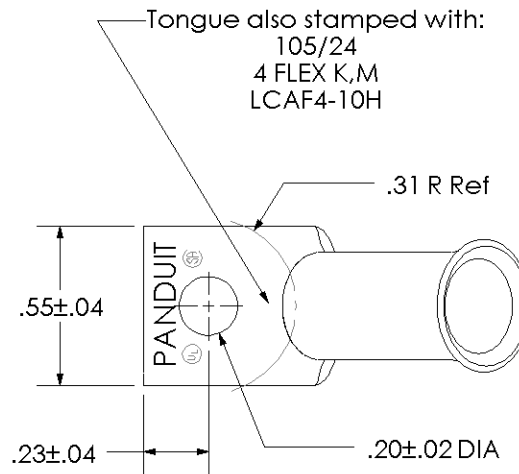

THIS COPY IS PROVIDED ON A RESTRICTED BASIS AND IS NOT TO BE USED IN ANY WAY DETRIMENTAL TO THE INTERESTS OF PANDUIT CORP.

Material	High Conductivity Seamless Copper Tube
Plating	Electro-Tin
Wire Size & Type	Stranded Copper Flex Cable; 4 AWG (105/24) Diesel Locomotive, 4 AWG FLEX K,M Class K & Class M
Wire Strip Length	7/8 in.
Stud Size	#10
UL Listed Wire Connector	Yes, for applications up to 35kv. Consult cable manufacturer for voltage stress relief instructions with applications greater than 2000 volts.
UL Temperature Rating	90° C
C.S.A Certified Wire Connector	Yes
Panduit Color Code on Barrel	GRAY
Panduit Die Index No. on Barrel	P29
Alternate Industry Die Index No. ( ) on Barrel	(8)

Color coded barrel markings

00	8/02	SAB	DRL	RELEASED	10322
REV	DATE	BY	CHK	DESCRIPTION	ECN

**PANDUIT CORP. TINLEY PARK, ILLINOIS**  
 LCAF4-10H-L  
 Copper Lug - One-Hole, Flared Barrel, 45° Angle Tongue  
 SCALE N/A      DRAWING NO / CAD FILE LCAF4-10H-CUST