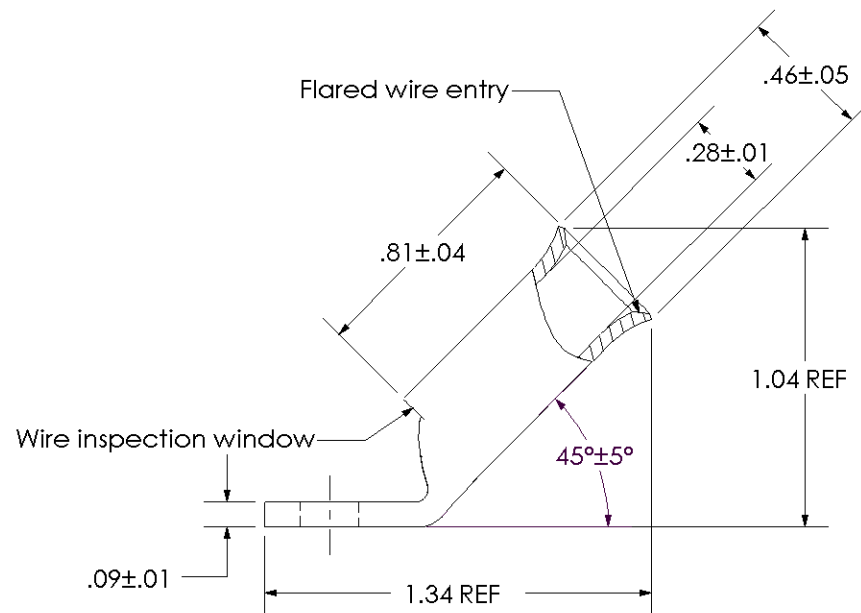

THIS COPY IS PROVIDED ON A RESTRICTED BASIS AND IS NOT TO BE USED IN ANY WAY DETRIMENTAL TO THE INTERESTS OF PANDUIT CORP.

Material	High Conductivity Seamless Copper Tube
Plating	Electro-Tin
Wire Size & Type	Stranded Copper Flex Cable; 4 AWG (105/24) Diesel Locomotive, 4 AWG FLEX K,M Class K & Class M
Wire Strip Length	7/8 in.
Stud Size	#10
UL Listed Wire Connector	Yes, for applications up to 35kv. Consult cable manufacturer for voltage stress relief instructions with applications greater than 2000 volts.
UL Temperature Rating	90° C
C.S.A Certified Wire Connector	Yes
Panduit Color Code on Barrel	GRAY
Panduit Die Index No. on Barrel	P29
Alternate Industry Die Index No. ( ) on Barrel	(8)

Color coded barrel markings

00	8/02	SAB	DRL	RELEASED	10322
REV	DATE	BY	CHK	DESCRIPTION	ECN

**PANDUIT CORP. TINLEY PARK, ILLINOIS**  
 LCAF4-10H-L  
 Copper Lug - One-Hole, Flared Barrel, 45° Angle Tongue  
 SCALE N/A      DRAWING NO / CAD FILE LCAF4-10H-CUST