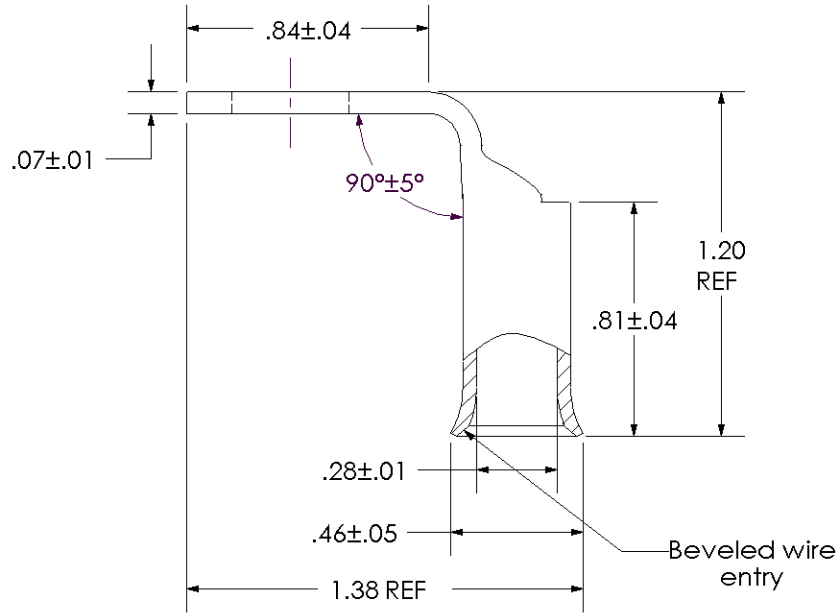

THIS COPY IS PROVIDED ON A RESTRICTED BASIS AND IS NOT TO BE USED IN ANY WAY DETRIMENTAL TO THE INTERESTS OF PANDUIT CORP.

Material	High Conductivity Seamless Copper Tube
Plating	Electro-Tin
Wire Size & Type	Stranded Copper Flex Cable; 4 AWG (105/24) Diesel Locomotive, 4 AWG FLEX K,M Class K & Class M
Wire Strip Length	7/8 in.
Stud Size	3/8 in.
UL Listed Wire Connector	Yes, for applications up to 35kv. Consult cable manufacturer for voltage stress relief instructions with applications greater than 2000 volts.
UL Temperature Rating	90° C
C.S.A Certified Wire Connector	Yes
Panduit Color Code on Barrel	GRAY
Panduit Die Index No. on Barrel	P29
Alternate Industry Die Index No. ( ) on Barrel	(8)

00	9/02	SAB	DRL	RELEASED	10323
REV	DATE	BY	CHK	DESCRIPTION	ECN

**PANDUIT CORP. TINLEY PARK, ILLINOIS**

LCAF4-38F-L  
Copper Lug - One-Hole, Flared Barrel, 90° Angle Tongue

SCALE N/A DRAWING NO / CAD FILE LCAF4-38F-CUST