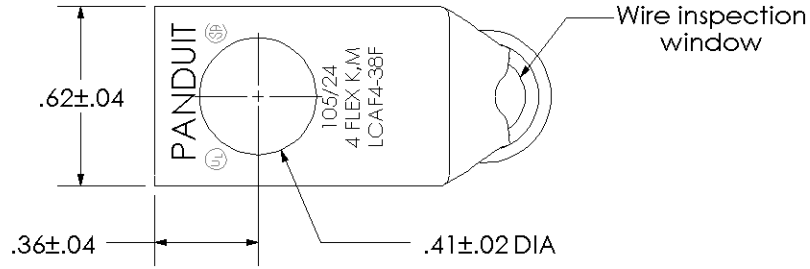

THIS COPY IS PROVIDED ON A RESTRICTED BASIS AND IS NOT TO BE USED IN ANY WAY DETRIMENTAL TO THE INTERESTS OF PANDUIT CORP.

Material	High Conductivity Seamless Copper Tube
Plating	Electro-Tin
Wire Size & Type	Stranded Copper Flex Cable; 4 AWG (105/24) Diesel Locomotive, 4 AWG FLEX K,M Class K & Class M
Wire Strip Length	7/8 in.
Stud Size	3/8 in.
UL Listed Wire Connector	Yes, for applications up to 35kv. Consult cable manufacturer for voltage stress relief instructions with applications greater than 2000 volts.
UL Temperature Rating	90° C
C.S.A Certified Wire Connector	Yes
Panduit Color Code on Barrel	GRAY
Panduit Die Index No. on Barrel	P29
Alternate Industry Die Index No. ( ) on Barrel	(8)