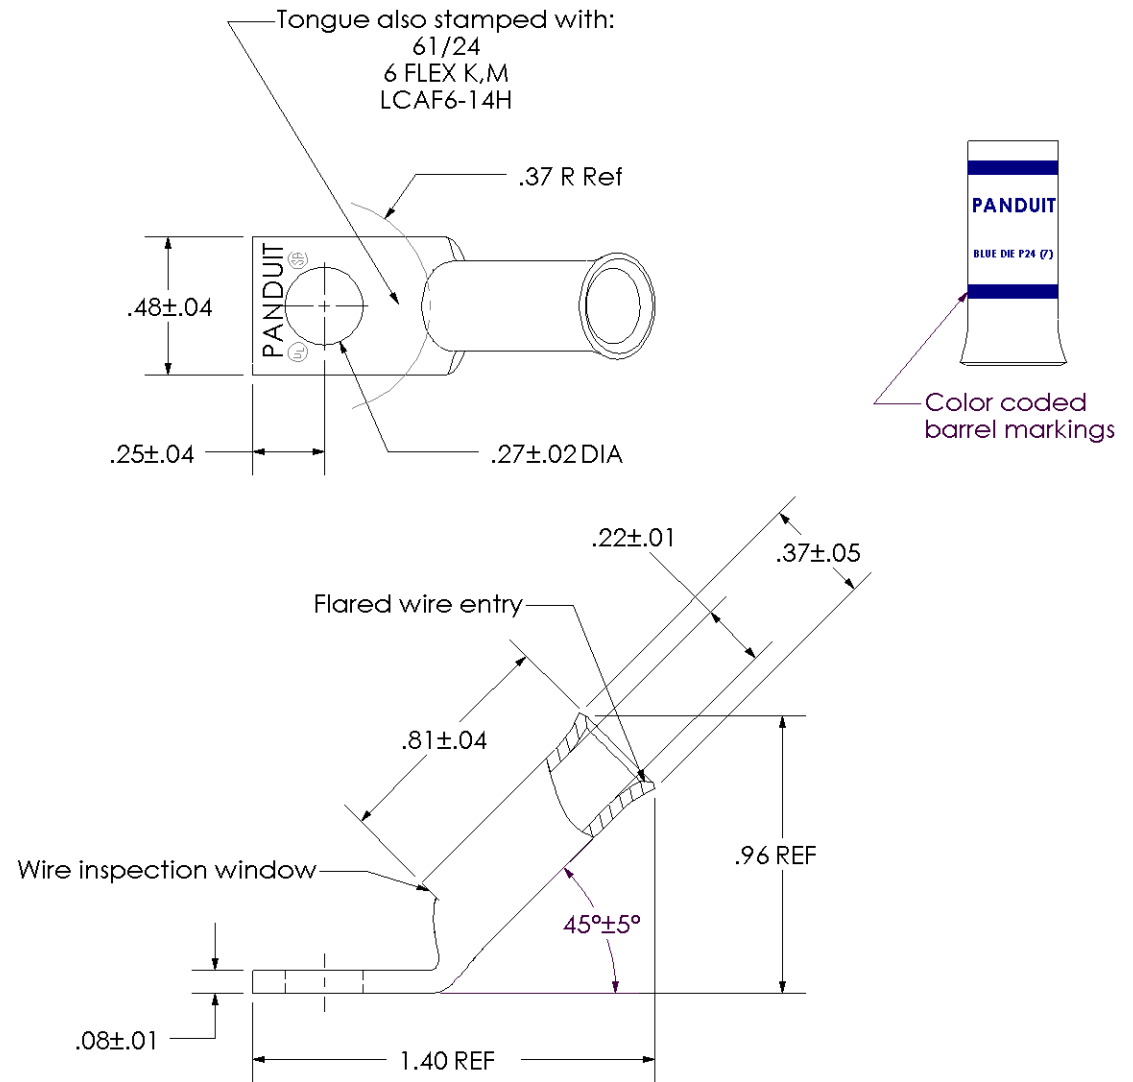

Material	High Conductivity Seamless Copper Tube
Plating	Electro-Tin
Wire Size & Type	Stranded Copper Flex Cable; 6 AWG (61/24) Diesel Locomotive, 6 AWG FLEX K,M Class K & Class M
Wire Strip Length	7/8 in.
Stud Size	1/4 in.
UL Listed Wire Connector	Yes, for applications up to 35kv. Consult cable manufacturer for voltage stress relief instructions with applications greater than 2000 volts.
UL Temperature Rating	90° C
C.S.A Certified Wire Connector	Yes
Panduit Color Code on Barrel	BLUE
Panduit Die Index No. on Barrel	P24
Alternate Industry Die Index No. () on Barrel	(7)

00	8/02	SAB	DRL	RELEASED	10322
REV	DATE	BY	CHK	DESCRIPTION	ECN

PANDUIT CORP. TINLEY PARK, ILLINOIS

LCAF6-14H-L
Copper Lug - One-Hole, Flared Barrel, 45° Angle Tongue

SCALE N/A DRAWING NO / CAD FILE LCAF6-14H-CUST