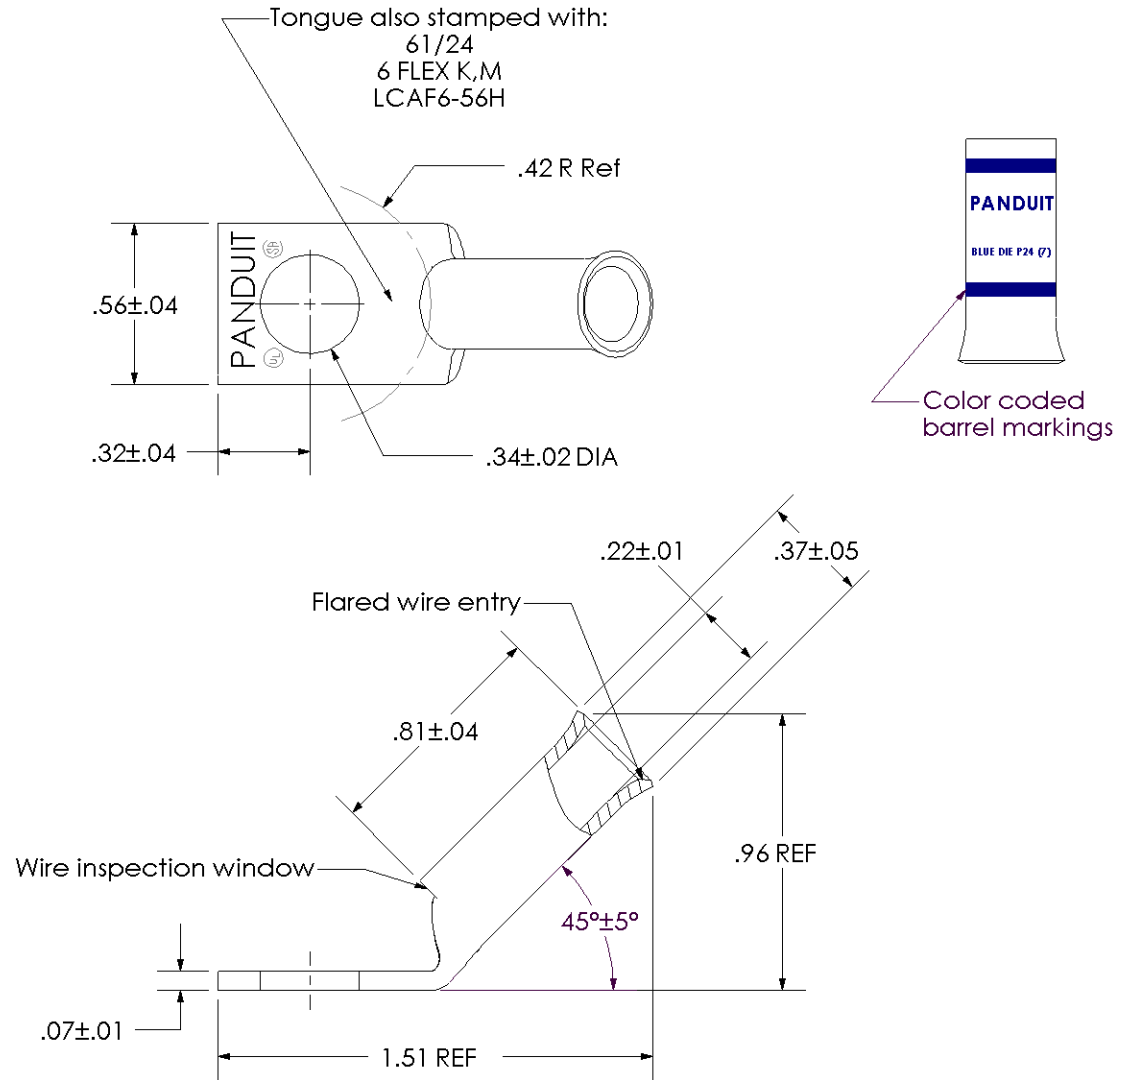

THIS COPY IS PROVIDED ON A RESTRICTED BASIS AND IS NOT TO BE USED IN ANY WAY DETRIMENTAL TO THE INTERESTS OF PANDUIT CORP.

Material	High Conductivity Seamless Copper Tube
Plating	Electro-Tin
Wire Size & Type	Stranded Copper Flex Cable; 6 AWG (61/24) Diesel Locomotive, 6 AWG FLEX K,M Class K & Class M
Wire Strip Length	7/8 in.
Stud Size	5/16 in.
UL Listed Wire Connector	Yes, for applications up to 35kv. Consult cable manufacturer for voltage stress relief instructions with applications greater than 2000 volts.
UL Temperature Rating	90° C
C.S.A Certified Wire Connector	Yes
Panduit Color Code on Barrel	BLUE
Panduit Die Index No. on Barrel	P24
Alternate Industry Die Index No. ( ) on Barrel	(7)

CERTIFIED

LISTED Wire Connector

00	8/02	SAB	DRL	RELEASED	10322
REV	DATE	BY	CHK	DESCRIPTION	ECN

**PANDUIT CORP. TINLEY PARK, ILLINOIS**

LCAF6-56H-L  
Copper Lug - One-Hole, Flared Barrel, 45° Angle Tongue

SCALE N/A DRAWING NO / CAD FILE LCAF6-56H-CUST