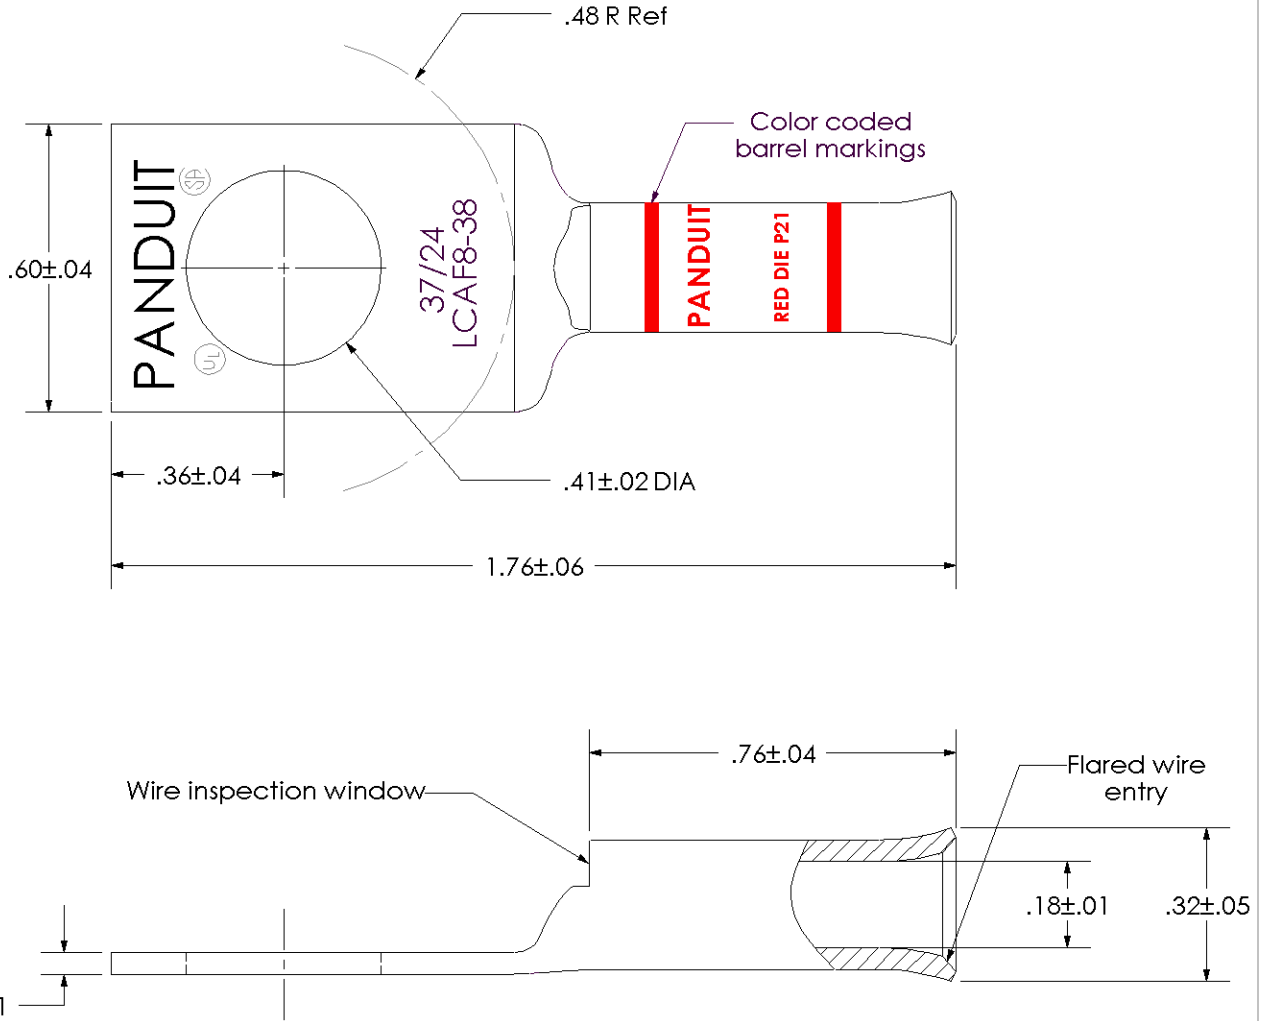

THIS COPY IS PROVIDED ON A RESTRICTED BASIS AND IS NOT TO BE USED IN ANY WAY DETRIMENTAL TO THE INTERESTS OF PANDUIT CORP.

Material	High Conductivity Seamless Copper Tube
Plating	Electro-Tin
Wire Size & Type	Stranded Copper Flex Cable; 8 AWG (37/24) Diesel Locomotive
Wire Strip Length	13/16 in.
Stud Size	3/8 in.
UL Listed Wire Connector	Yes, for applications up to 35kv. Consult cable manufacturer for voltage stress relief instructions with applications greater than 2000 volts.
UL Temperature Rating	90° C
C.S.A Certified Wire Connector	Yes
Panduit Color Code on Barrel	RED
Panduit Die Index No. on Barrel	P21
Alternate Industry Die Index No. ( ) on Barrel	N/A