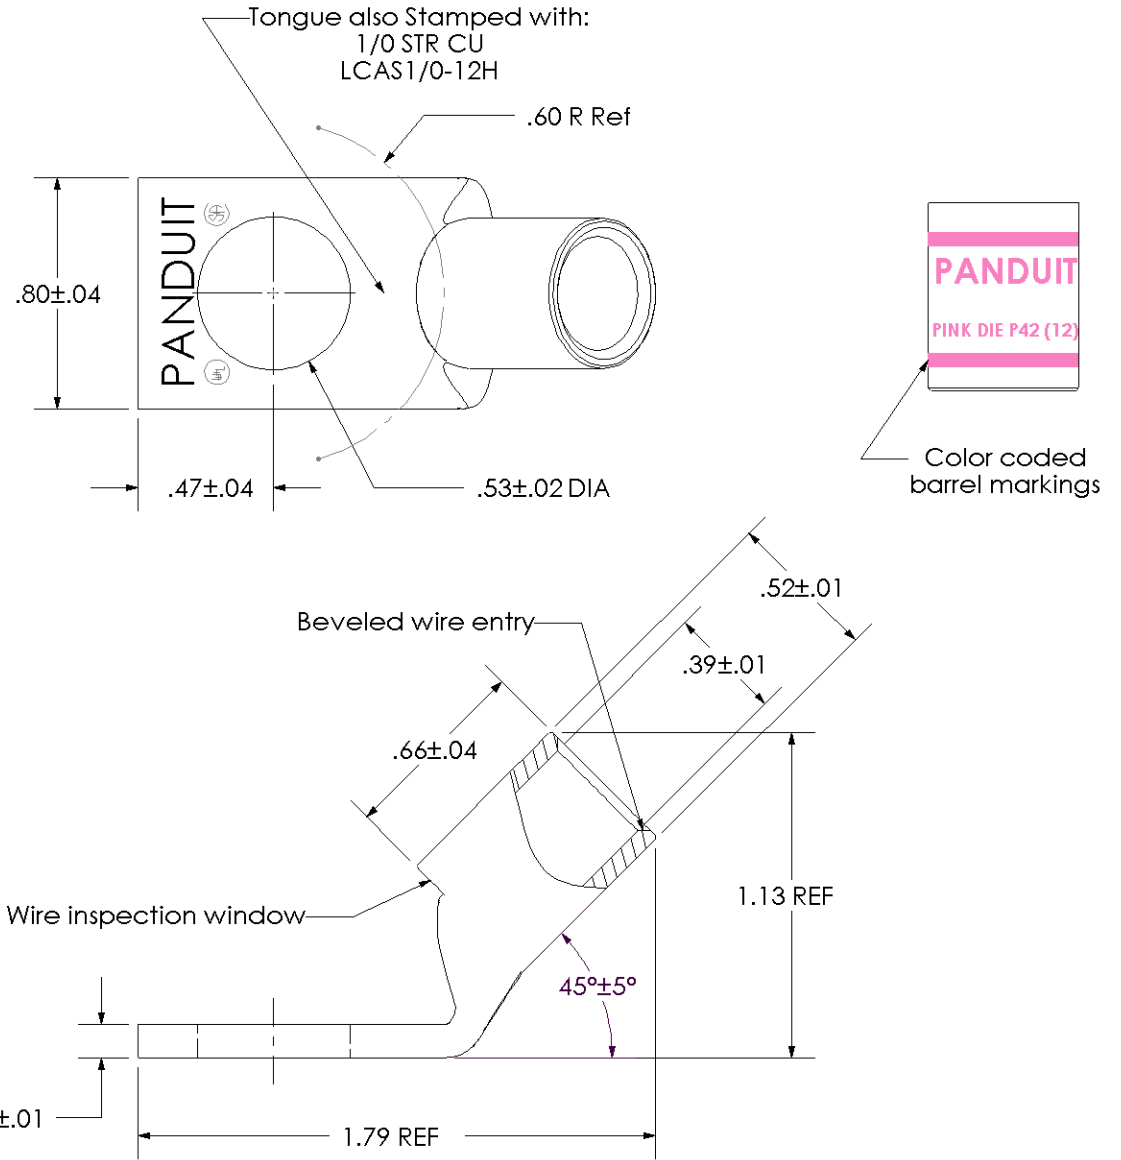

THIS COPY IS PROVIDED ON A RESTRICTED BASIS AND IS NOT TO BE USED IN ANY WAY DETRIMENTAL TO THE INTERESTS OF PANDUIT CORP.

Material	High Conductivity Seamless Copper Tube
Plating	Electro-Tin
Wire Size	1/0 AWG
Wire Type	Stranded Copper; Class B: Compact, Compressed or Concentric, Class C: Concentric
Wire Strip Length	3/4 in.
Stud Size	1/2 in.
UL Listed Wire Connector	Yes, for applications up to 35kv. Consult cable manufacturer for voltage stress relief instructions with applications greater than 2000 volts.
UL Temperature Rating	90° C
C.S.A Certified Wire Connector	Yes
Panduit Color Code on Barrel	PINK
Panduit Die Index No. on Barrel	P42
Alternate Industry Die Index No. ( ) on Barrel	(12)

CERTIFIED

LISTED Wire Connector

Color coded barrel markings

00	8/02	SAB	DRL	RELEASED	10325
REV	DATE	BY	CHK	DESCRIPTION	ECN

**PANDUIT CORP. TINLEY PARK, ILLINOIS**

LCAS1/0-12H-X  
Copper Lug - One-Hole, Short Barrel, 45° Angle Tongue