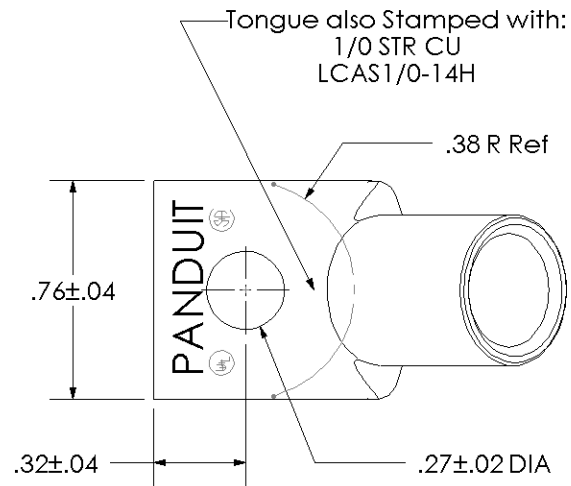

Material	High Conductivity Seamless Copper Tube
Plating	Electro-Tin
Wire Size	1/0 AWG
Wire Type	Stranded Copper; Class B: Compact, Compressed or Concentric, Class C: Concentric
Wire Strip Length	3/4 in.
Stud Size	1/4 in.
UL Listed Wire Connector	Yes, for applications up to 35kv. Consult cable manufacturer for voltage stress relief instructions with applications greater than 2000 volts.
UL Temperature Rating	90° C
C.S.A Certified Wire Connector	Yes
Panduit Color Code on Barrel	PINK
Panduit Die Index No. on Barrel	P42
Alternate Industry Die Index No. () on Barrel	(12)

CERTIFIED

LISTED Wire Connector

Color coded barrel markings

00	8/02	SAB	DRL	RELEASED	10325
REV	DATE	BY	CHK	DESCRIPTION	ECN

PANDUIT CORP. TINLEY PARK, ILLINOIS

LCAS1/0-14H-X
Copper Lug - One-Hole, Short Barrel, 45° Angle Tongue