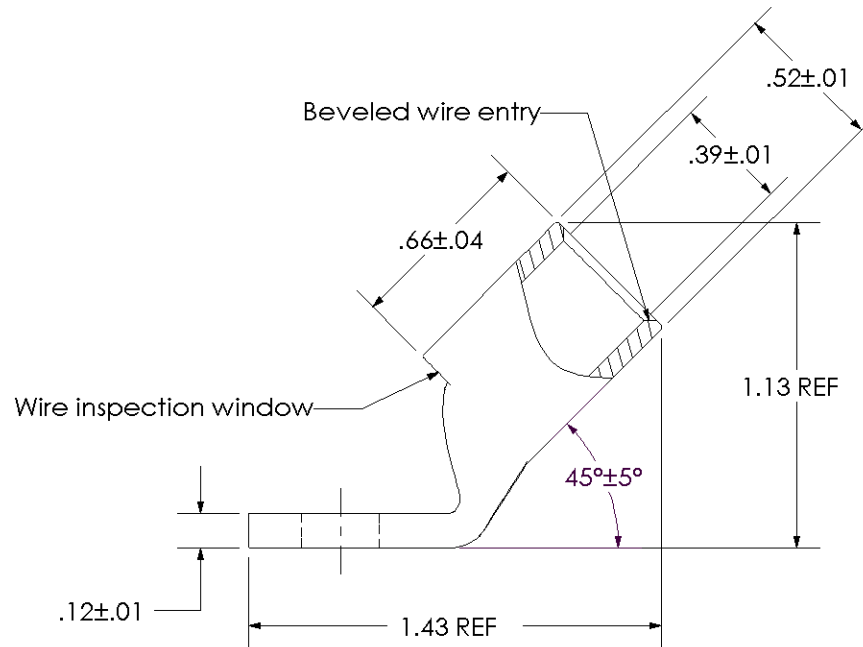

Material	High Conductivity Seamless Copper Tube
Plating	Electro-Tin
Wire Size	1/0 AWG
Wire Type	Stranded Copper; Class B: Compact, Compressed or Concentric, Class C: Concentric
Wire Strip Length	3/4 in.
Stud Size	1/4 in.
UL Listed Wire Connector	Yes, for applications up to 35kv. Consult cable manufacturer for voltage stress relief instructions with applications greater than 2000 volts.
UL Temperature Rating	90° C
C.S.A Certified Wire Connector	Yes
Panduit Color Code on Barrel	PINK
Panduit Die Index No. on Barrel	P42
Alternate Industry Die Index No. () on Barrel	(12)

CERTIFIED

LISTED Wire Connector

Color coded barrel markings

00	8/02	SAB	DRL	RELEASED	10325
REV	DATE	BY	CHK	DESCRIPTION	ECN

PANDUIT CORP. TINLEY PARK, ILLINOIS

LCAS1/0-14H-X
Copper Lug - One-Hole, Short Barrel, 45° Angle Tongue