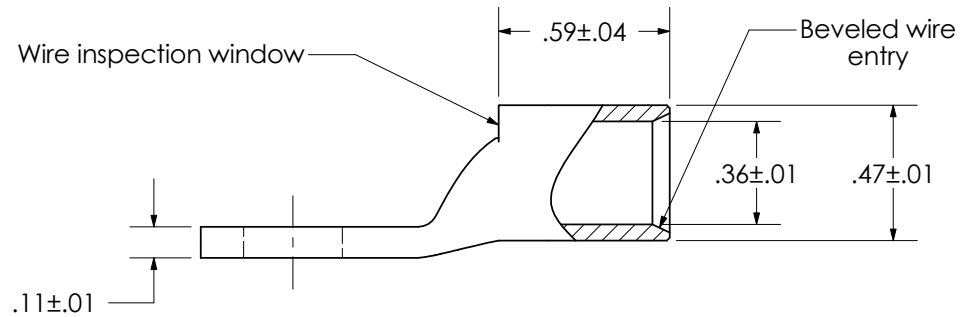

Material	High Conductivity Seamless Copper Tube
Plating	Electro-Tin
Wire Size	1 AWG
Wire Type	Stranded Copper; Class B: Compact, Compressed or Concentric, Class C: Concentric
Wire Strip Length	11/16 in.
Stud Size	5/16 in.
UL Listed Wire Connector	Yes, for applications up to 35kv. Consult cable manufacturer for voltage stress relief instructions with applications greater than 2000 volts.
UL Temperature Rating	90° C
C.S.A Certified Wire Connector	Yes
Panduit Color Code on Barrel	GREEN
Panduit Die Index No. on Barrel	P37
Alternate Industry Die Index No. () on Barrel	(11)