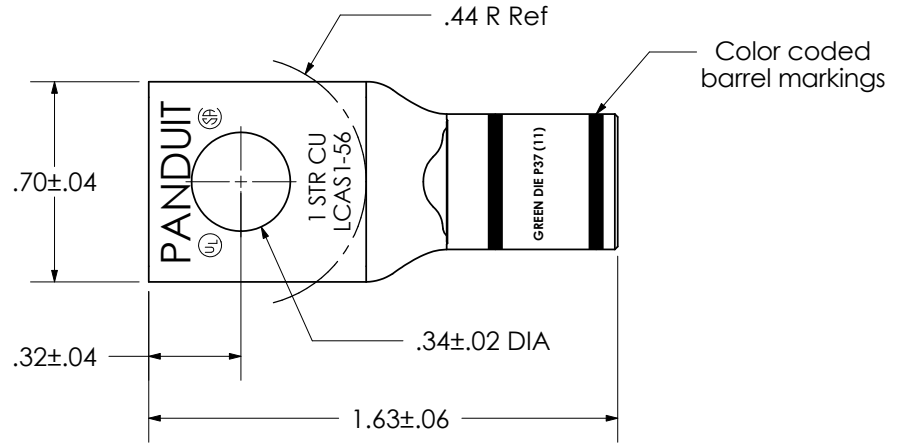

Material	High Conductivity Seamless Copper Tube
Plating	Electro-Tin
Wire Size	1 AWG
Wire Type	Stranded Copper; Class B: Compact, Compressed or Concentric, Class C: Concentric
Wire Strip Length	11/16 in.
Stud Size	5/16 in.
UL Listed Wire Connector	Yes, for applications up to 35kv. Consult cable manufacturer for voltage stress relief instructions with applications greater than 2000 volts.
UL Temperature Rating	90° C
C.S.A Certified Wire Connector	Yes
Panduit Color Code on Barrel	GREEN
Panduit Die Index No. on Barrel	P37
Alternate Industry Die Index No. () on Barrel	(11)