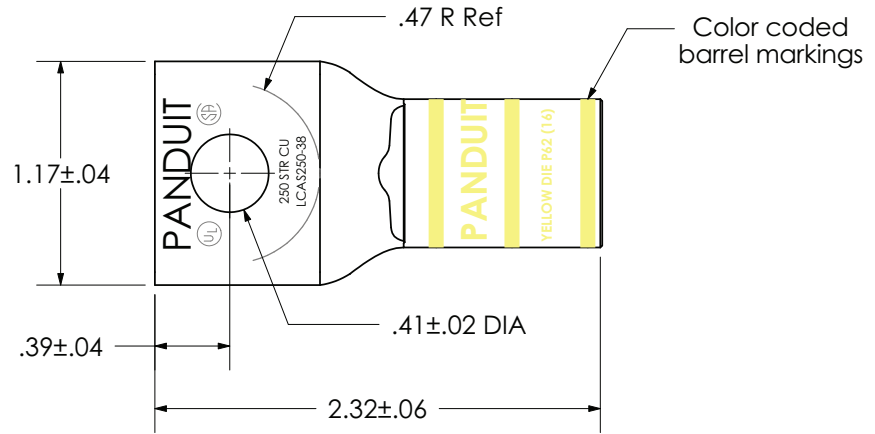

Material	High Conductivity Seamless Copper Tube
Plating	Electro-Tin
Wire Size	250 kcmil
Wire Type	Stranded Copper; Class B: Compact, Compressed or Concentric, Class C: Concentric
Wire Strip Length	1-1/8 in.
Stud Size	3/8 in.
UL Listed Wire Connector	Yes, for applications up to 35kv. Consult cable manufacturer for voltage stress relief instructions with applications greater than 2000 volts.
UL Temperature Rating	90° C
C.S.A Certified Wire Connector	Yes
Panduit Color Code on Barrel	YELLOW
Panduit Die Index No. on Barrel	P62
Alternate Industry Die Index No. () on Barrel	(16)