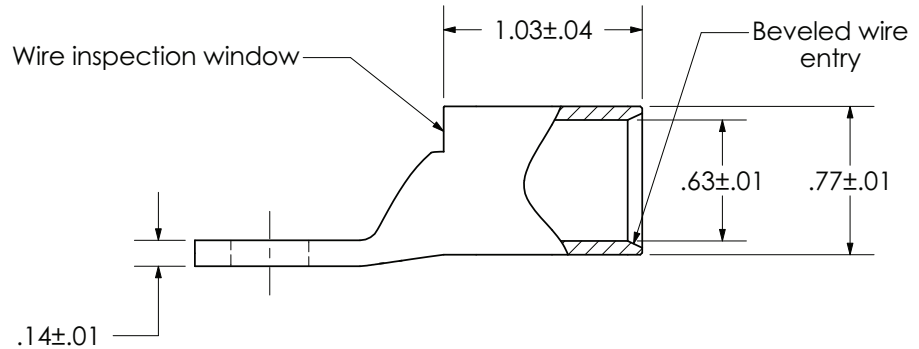

Material	High Conductivity Seamless Copper Tube
Plating	Electro-Tin
Wire Size	250 kcmil
Wire Type	Stranded Copper; Class B: Compact, Compressed or Concentric, Class C: Concentric
Wire Strip Length	1-1/8 in.
Stud Size	3/8 in.
UL Listed Wire Connector	Yes, for applications up to 35kv. Consult cable manufacturer for voltage stress relief instructions with applications greater than 2000 volts.
UL Temperature Rating	90° C
C.S.A Certified Wire Connector	Yes
Panduit Color Code on Barrel	YELLOW
Panduit Die Index No. on Barrel	P62
Alternate Industry Die Index No. () on Barrel	(16)