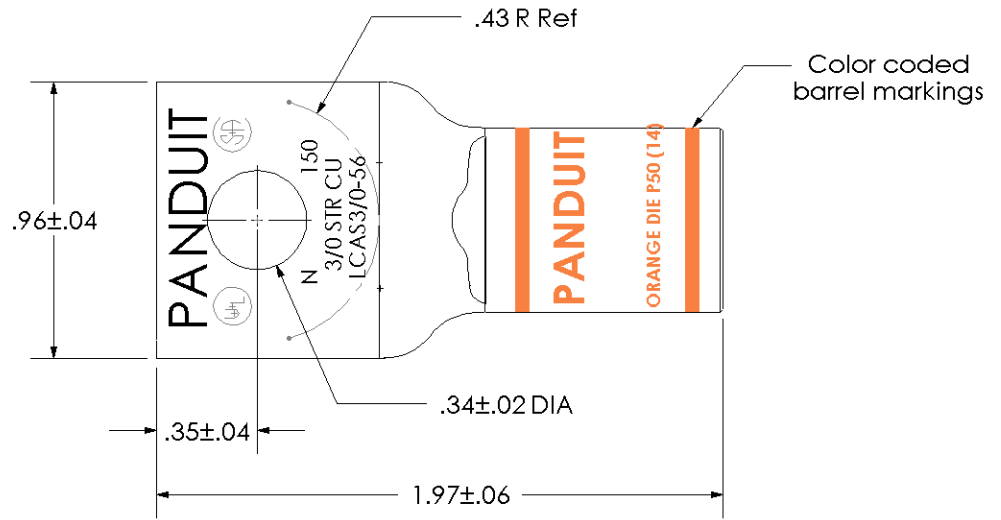

Material	High Conductivity Seamless Copper Tube
Plating	Electro-Tin
Wire Size	3/0 AWG
Wire Type	Stranded Copper; Class B: Compact, Compressed or Concentric, Class C: Concentric
Wire Strip Length	7/8 in.
Stud Size	5/16 in.
UL Listed Wire Connector	Yes, for applications up to 35kv. Consult cable manufacturer for voltage stress relief instructions with applications greater than 2000 volts.
UL Temperature Rating	90° C
C.S.A Certified Wire Connector	Yes
Panduit Color Code on Barrel	ORANGE
Panduit Die Index No. on Barrel	P50
Alternate Industry Die Index No. () on Barrel	(14)