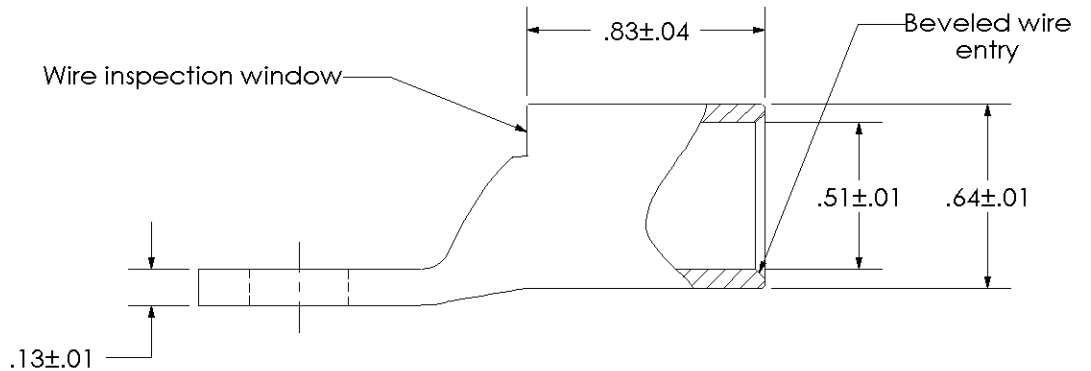

Material	High Conductivity Seamless Copper Tube
Plating	Electro-Tin
Wire Size	3/0 AWG
Wire Type	Stranded Copper; Class B: Compact, Compressed or Concentric, Class C: Concentric
Wire Strip Length	7/8 in.
Stud Size	5/16 in.
UL Listed Wire Connector	Yes, for applications up to 35kv. Consult cable manufacturer for voltage stress relief instructions with applications greater than 2000 volts.
UL Temperature Rating	90° C
C.S.A Certified Wire Connector	Yes
Panduit Color Code on Barrel	ORANGE
Panduit Die Index No. on Barrel	P50
Alternate Industry Die Index No. () on Barrel	(14)