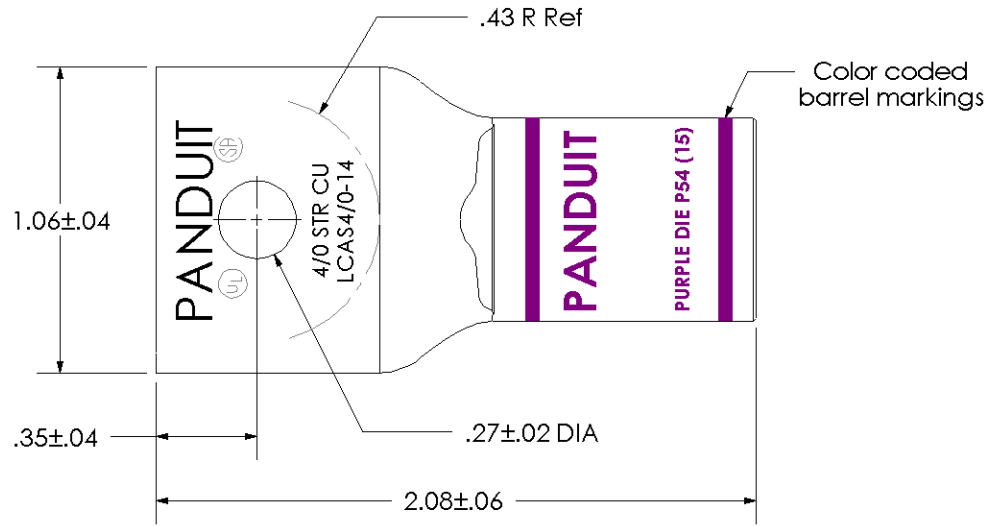

THIS COPY IS PROVIDED ON A RESTRICTED BASIS AND IS NOT TO BE USED IN ANY WAY DETRIMENTAL TO THE INTERESTS OF PANDUIT CORP.

Material	High Conductivity Seamless Copper Tube
Plating	Electro-Tin
Wire Size	4/0 AWG
Wire Type	Stranded Copper; Class B: Compact, Compressed or Concentric, Class C: Concentric
Wire Strip Length	1.0 in.
Stud Size	1/4 in.
UL Listed Wire Connector	Yes, for applications up to 35kv. Consult cable manufacturer for voltage stress relief instructions with applications greater than 2000 volts.
UL Temperature Rating	90° C
C.S.A Certified Wire Connector	Yes
Panduit Color Code on Barrel	PURPLE
Panduit Die Index No. on Barrel	P54
Alternate Industry Die Index No. ( ) on Barrel	(15)

CERTIFIED

LISTED Wire Connector

01	2/07	DRL	DRL	REMOVED NAVY NUMBER FROM STAMP	PC00666
REV	DATE	BY	CHK	DESCRIPTION	ECN

PANDUIT CORP. TINLEY PARK, ILLINOIS

LCAS4/0-14-X
Copper Lug - One-Hole, Short Barrel

SCALE N/A DRAWING NO / CAD FILE LCAS4_0-14-CUST