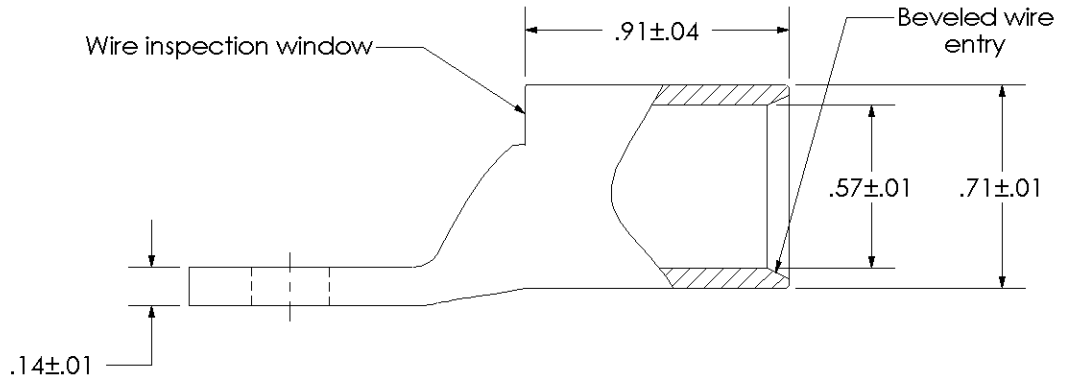

THIS COPY IS PROVIDED ON A RESTRICTED BASIS AND IS NOT TO BE USED IN ANY WAY DETRIMENTAL TO THE INTERESTS OF PANDUIT CORP.

Material	High Conductivity Seamless Copper Tube
Plating	Electro-Tin
Wire Size	4/0 AWG
Wire Type	Stranded Copper; Class B: Compact, Compressed or Concentric, Class C: Concentric
Wire Strip Length	1.0 in.
Stud Size	1/4 in.
UL Listed Wire Connector	Yes, for applications up to 35kv. Consult cable manufacturer for voltage stress relief instructions with applications greater than 2000 volts.
UL Temperature Rating	90° C
C.S.A Certified Wire Connector	Yes
Panduit Color Code on Barrel	PURPLE
Panduit Die Index No. on Barrel	P54
Alternate Industry Die Index No. ( ) on Barrel	(15)

CERTIFIED

LISTED Wire Connector

01	2/07	DRL	DRL	REMOVED NAVY NUMBER FROM STAMP	PC00666
REV	DATE	BY	CHK	DESCRIPTION	ECN

PANDUIT CORP. TINLEY PARK, ILLINOIS

LCAS4/0-14-X
Copper Lug - One-Hole, Short Barrel

SCALE N/A DRAWING NO / CAD FILE LCAS4_0-14-CUST