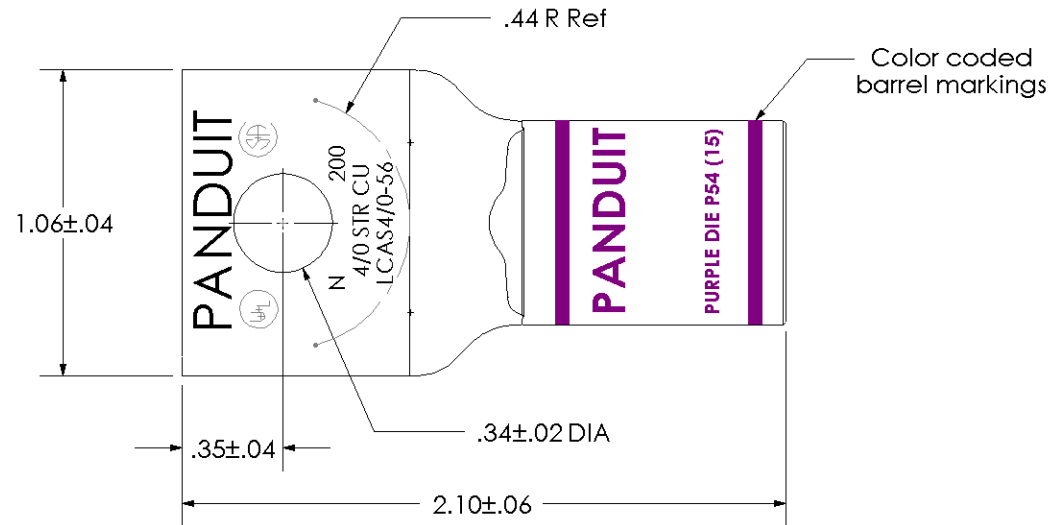

Material	High Conductivity Seamless Copper Tube
Plating	Electro-Tin
Wire Size	4/0 AWG
Wire Type	Stranded Copper; Class B: Compact, Compressed or Concentric, Class C: Concentric
Wire Strip Length	1.0 in.
Stud Size	5/16 in.
UL Listed Wire Connector	Yes, for applications up to 35kv. Consult cable manufacturer for voltage stress relief instructions with applications greater than 2000 volts.
UL Temperature Rating	90° C
C.S.A Certified Wire Connector	Yes
Panduit Color Code on Barrel	PURPLE
Panduit Die Index No. on Barrel	P54
Alternate Industry Die Index No. () on Barrel	(15)