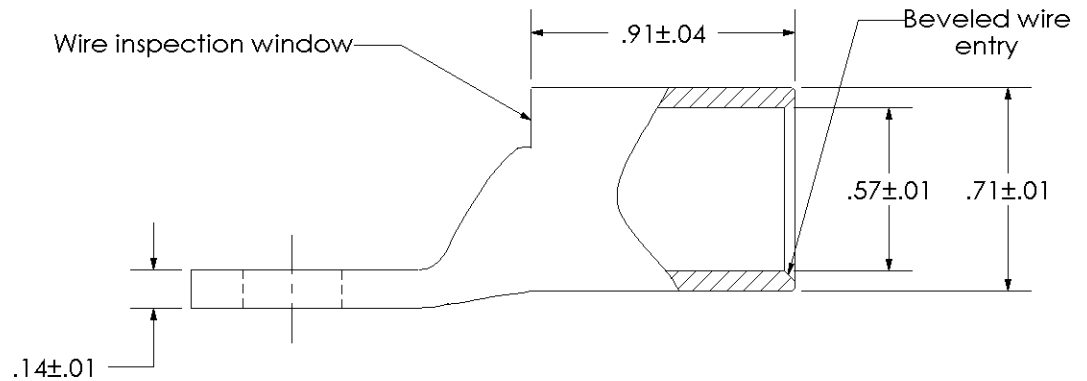

Material	High Conductivity Seamless Copper Tube
Plating	Electro-Tin
Wire Size	4/0 AWG
Wire Type	Stranded Copper; Class B: Compact, Compressed or Concentric, Class C: Concentric
Wire Strip Length	1.0 in.
Stud Size	5/16 in.
UL Listed Wire Connector	Yes, for applications up to 35kv. Consult cable manufacturer for voltage stress relief instructions with applications greater than 2000 volts.
UL Temperature Rating	90° C
C.S.A Certified Wire Connector	Yes
Panduit Color Code on Barrel	PURPLE
Panduit Die Index No. on Barrel	P54
Alternate Industry Die Index No. () on Barrel	(15)