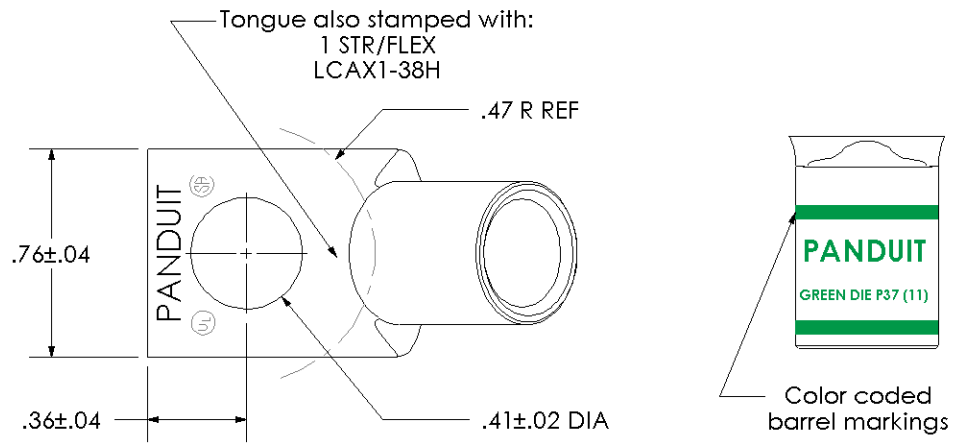

Material	High Conductivity Seamless Copper Tube
Plating	Electro-Tin
Wire Size	1 STR/FLEX
Wire Type	Stranded Copper: Class B & C, Compact, Class G, H, I, K, M, Locomotive
Wire Strip Length	3/4 in.
Stud Size	3/8 in.
UL Listed Wire Connector	Yes, for applications up to 35kv. Consult cable manufacturer for voltage stress relief instructions with applications greater than 2000 volts.
UL Temperature Rating	90° C
C.S.A Certified Wire Connector	Yes
Panduit Color Code on Barrel	GREEN
Panduit Die Index No. on Barrel	P37
Alternate Industry Die Index No. () on Barrel	(11)

CERTIFIED

LISTED Wire Connector

00	6/03	CJW	SAC	RELEASED	10850
REV	DATE	BY	CHK	DESCRIPTION	ECN

PANDUIT CORP. TINLEY PARK, ILLINOIS

LCAX1-38H-X
Copper Lug - One-Hole, Standard Flex Barrel, 45° Angle Tongue