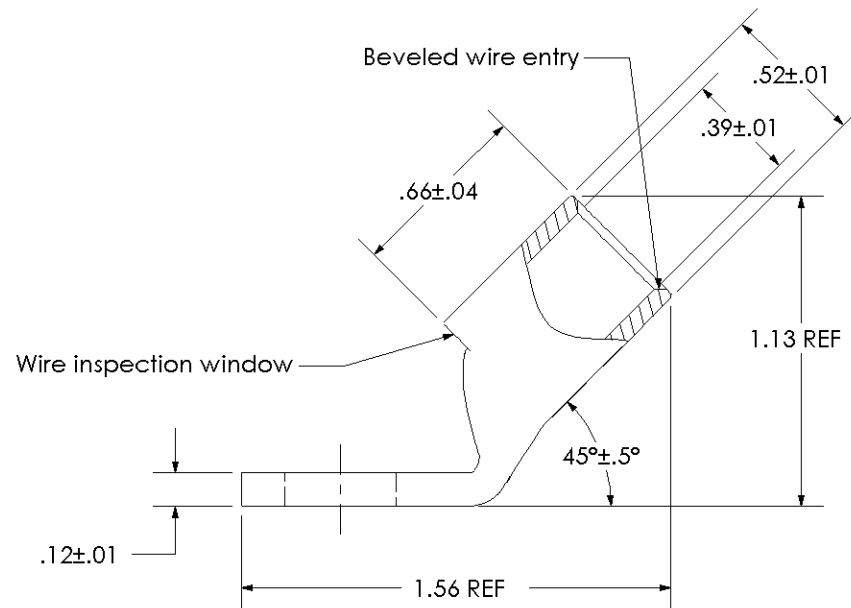

Material	High Conductivity Seamless Copper Tube
Plating	Electro-Tin
Wire Size	1 STR/FLEX
Wire Type	Stranded Copper: Class B & C, Compact, Class G, H, I, K, M, Locomotive
Wire Strip Length	3/4 in.
Stud Size	3/8 in.
UL Listed Wire Connector	Yes, for applications up to 35kv. Consult cable manufacturer for voltage stress relief instructions with applications greater than 2000 volts.
UL Temperature Rating	90° C
C.S.A Certified Wire Connector	Yes
Panduit Color Code on Barrel	GREEN
Panduit Die Index No. on Barrel	P37
Alternate Industry Die Index No. () on Barrel	(11)

CERTIFIED

LISTED Wire Connector

00	6/03	CJW	SAC	RELEASED	10850
REV	DATE	BY	CHK	DESCRIPTION	ECN

PANDUIT CORP. TINLEY PARK, ILLINOIS

LCAX1-38H-X
Copper Lug - One-Hole, Standard Flex Barrel, 45° Angle Tongue