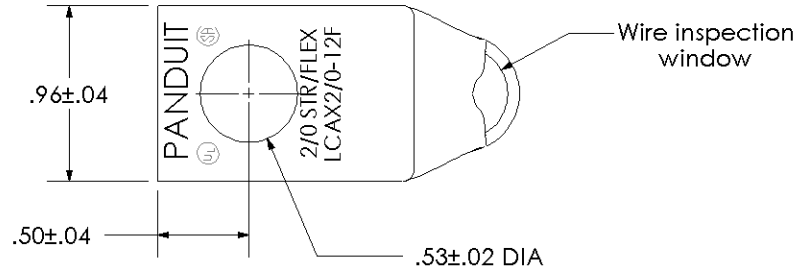

THIS COPY IS PROVIDED ON A RESTRICTED BASIS AND IS NOT TO BE USED IN ANY WAY DETRIMENTAL TO THE INTERESTS OF PANDUIT CORP.

Material	High Conductivity Seamless Copper Tube
Plating	Electro-Tin
Wire Size	2/0 STR/FLEX
Wire Type	Stranded Copper: Class B & C, Compact, Class G, H, I, K, M, Locomotive
Wire Strip Length	7/8 in.
Stud Size	1/2 in.
UL Listed Wire Connector	Yes, for applications up to 35kv. Consult cable manufacturer for voltage stress relief instructions with applications greater than 2000 volts.
UL Temperature Rating	90° C
C.S.A Certified Wire Connector	Yes
Panduit Color Code on Barrel	BLACK
Panduit Die Index No. on Barrel	P45
Alternate Industry Die Index No. ( ) on Barrel	(13)