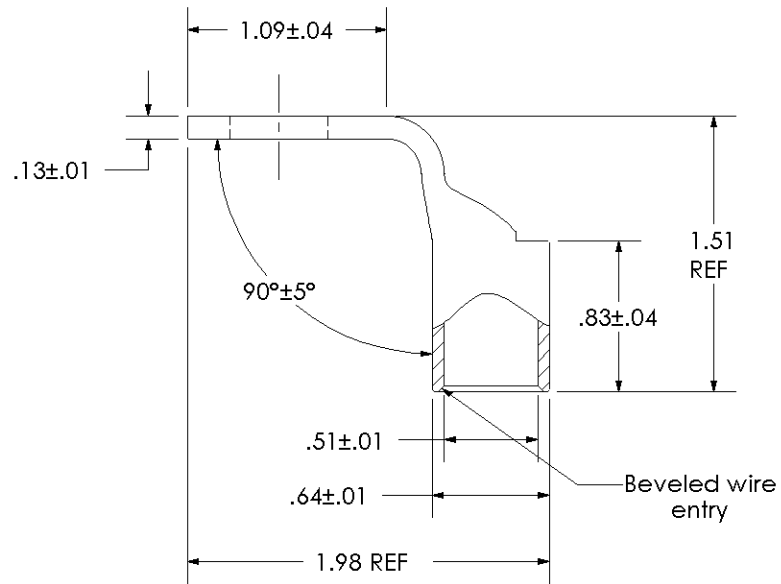

THIS COPY IS PROVIDED ON A RESTRICTED BASIS AND IS NOT TO BE USED IN ANY WAY DETRIMENTAL TO THE INTERESTS OF PANDUIT CORP.

Material	High Conductivity Seamless Copper Tube
Plating	Electro-Tin
Wire Size	2/0 STR/FLEX
Wire Type	Stranded Copper: Class B & C, Compact, Class G, H, I, K, M, Locomotive
Wire Strip Length	7/8 in.
Stud Size	1/2 in.
UL Listed Wire Connector	Yes, for applications up to 35kv. Consult cable manufacturer for voltage stress relief instructions with applications greater than 2000 volts.
UL Temperature Rating	90° C
C.S.A Certified Wire Connector	Yes
Panduit Color Code on Barrel	BLACK
Panduit Die Index No. on Barrel	P45
Alternate Industry Die Index No. ( ) on Barrel	(13)

00	6/03	CJW	SAC	RELEASED	10850
REV	DATE	BY	CHK	DESCRIPTION	ECN

**PANDUIT CORP. TINLEY PARK, ILLINOIS**

LCAX2/0-12F-X  
Copper Lug - One-Hole, Standard Flex Barrel, 90° Angle Tongue

SCALE N/A DRAWING NO / CAD FILE LCAX2\_0-12F-CUST