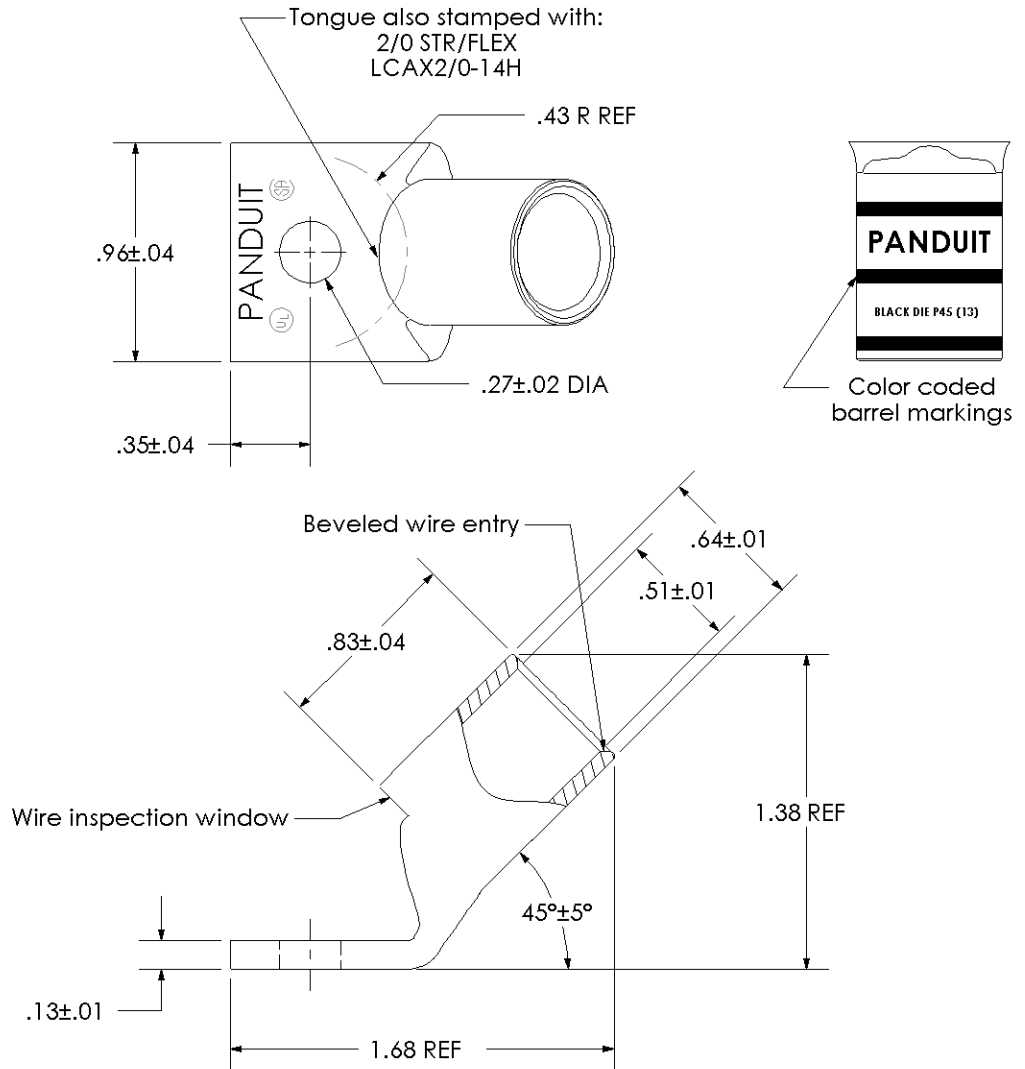

Material	High Conductivity Seamless Copper Tube
Plating	Electro-Tin
Wire Size	2/0 STR/FLEX
Wire Type	Stranded Copper: Class B & C, Compact, Class G, H, I, K, M, Locomotive
Wire Strip Length	7/8 in.
Stud Size	1/4 in.
UL Listed Wire Connector	Yes, for applications up to 35kv. Consult cable manufacturer for voltage stress relief instructions with applications greater than 2000 volts.
UL Temperature Rating	90° C
C.S.A Certified Wire Connector	Yes
Panduit Color Code on Barrel	BLACK
Panduit Die Index No. on Barrel	P45
Alternate Industry Die Index No. () on Barrel	(13)

CERTIFIED

LISTED Wire Connector

00	6/03	CJW	SAC	RELEASED	10850
REV	DATE	BY	CHK	DESCRIPTION	ECN

PANDUIT CORP. TINLEY PARK, ILLINOIS

LCAX2/0-14H-X
Copper Lug - One-Hole, Standard Flex Barrel, 45° Angle Tongue