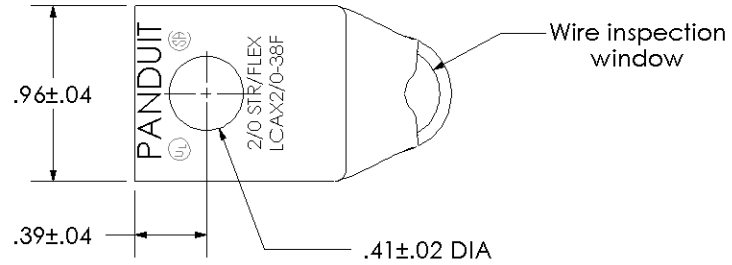

THIS COPY IS PROVIDED ON A RESTRICTED BASIS AND IS NOT TO BE USED IN ANY WAY DETRIMENTAL TO THE INTERESTS OF PANDUIT CORP.

Material	High Conductivity Seamless Copper Tube
Plating	Electro-Tin
Wire Size	2/0 STR/FLEX
Wire Type	Stranded Copper: Class B & C, Compact, Class G, H, I, K, M, Locomotive
Wire Strip Length	7/8 in.
Stud Size	3/8 in.
UL Listed Wire Connector	Yes, for applications up to 35kv. Consult cable manufacturer for voltage stress relief instructions with applications greater than 2000 volts.
UL Temperature Rating	90° C
C.S.A Certified Wire Connector	Yes
Panduit Color Code on Barrel	BLACK
Panduit Die Index No. on Barrel	P45
Alternate Industry Die Index No. ( ) on Barrel	(13)