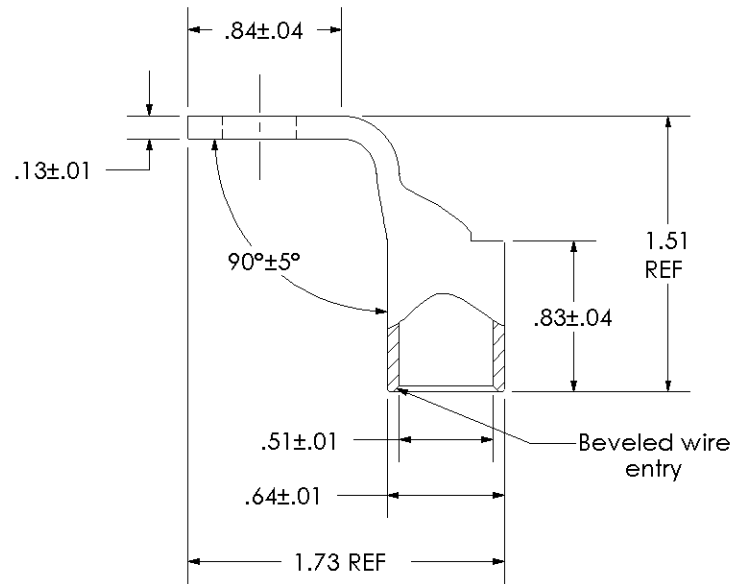

THIS COPY IS PROVIDED ON A RESTRICTED BASIS AND IS NOT TO BE USED IN ANY WAY DETRIMENTAL TO THE INTERESTS OF PANDUIT CORP.

Material	High Conductivity Seamless Copper Tube
Plating	Electro-Tin
Wire Size	2/0 STR/FLEX
Wire Type	Stranded Copper: Class B & C, Compact, Class G, H, I, K, M, Locomotive
Wire Strip Length	7/8 in.
Stud Size	3/8 in.
UL Listed Wire Connector	Yes, for applications up to 35kv. Consult cable manufacturer for voltage stress relief instructions with applications greater than 2000 volts.
UL Temperature Rating	90° C
C.S.A Certified Wire Connector	Yes
Panduit Color Code on Barrel	BLACK
Panduit Die Index No. on Barrel	P45
Alternate Industry Die Index No. ( ) on Barrel	(13)

00	6/03	CJW	SAC	RELEASED	10850
REV	DATE	BY	CHK	DESCRIPTION	ECN

**PANDUIT CORP. TINLEY PARK, ILLINOIS**

LCAX2/0-38F-X  
Copper Lug - One-Hole, Standard Flex Barrel, 90° Angle Tongue

SCALE N/A DRAWING NO / CAD FILE LCAX2\_0-38F-CUST