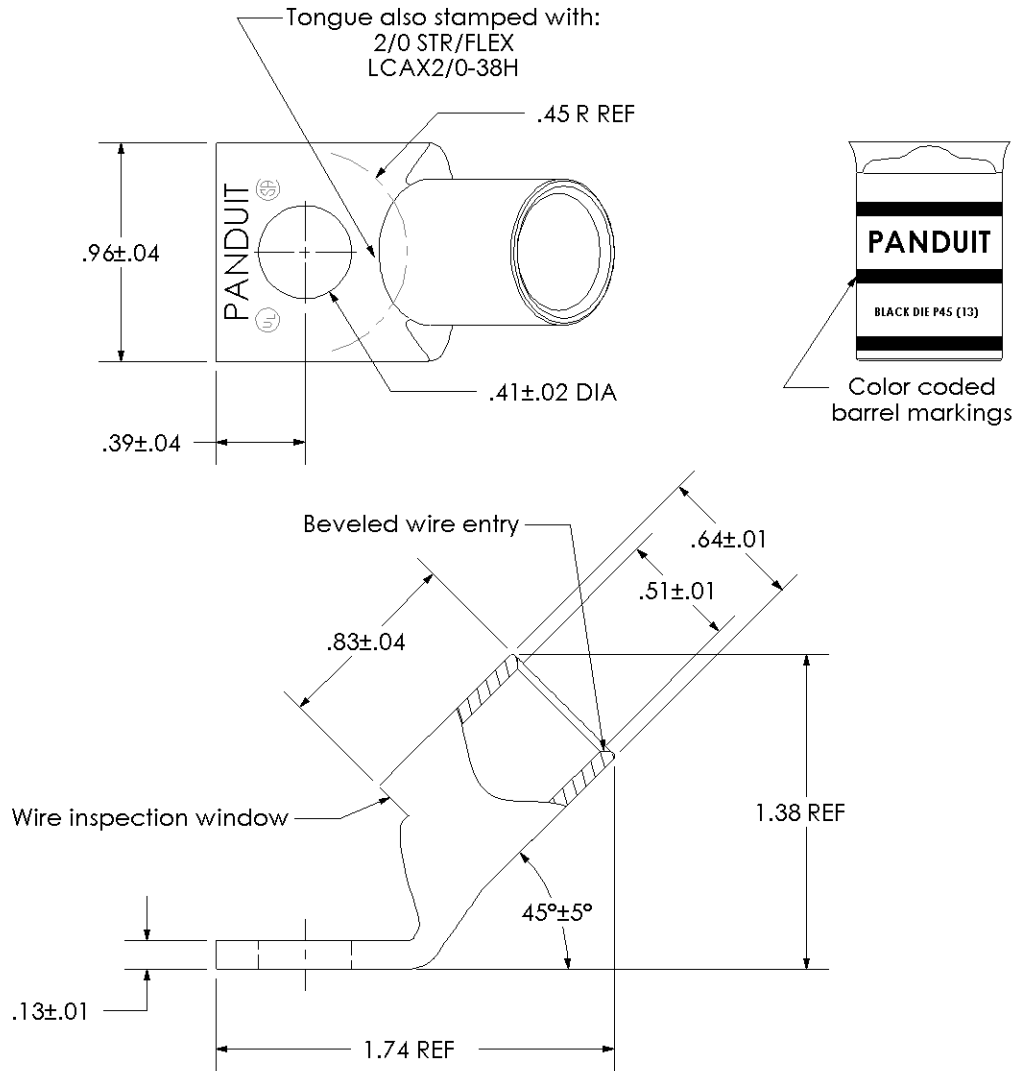

THIS COPY IS PROVIDED ON A RESTRICTED BASIS AND IS NOT TO BE USED IN ANY WAY DETRIMENTAL TO THE INTERESTS OF PANDUIT CORP.

Material	High Conductivity Seamless Copper Tube
Plating	Electro-Tin
Wire Size	2/0 STR/FLEX
Wire Type	Stranded Copper: Class B & C, Compact, Class G, H, I, K, M, Locomotive
Wire Strip Length	7/8 in.
Stud Size	3/8 in.
UL Listed Wire Connector	Yes, for applications up to 35kv. Consult cable manufacturer for voltage stress relief instructions with applications greater than 2000 volts.
UL Temperature Rating	90° C
C.S.A Certified Wire Connector	Yes
Panduit Color Code on Barrel	BLACK
Panduit Die Index No. on Barrel	P45
Alternate Industry Die Index No. ( ) on Barrel	(13)

CERTIFIED

LISTED Wire Connector

00	6/03	CJW	SAC	RELEASED	10850
REV	DATE	BY	CHK	DESCRIPTION	ECN

**PANDUIT CORP. TINLEY PARK, ILLINOIS**

LCAX2/0-38H-X  
Copper Lug - One-Hole, Standard Flex Barrel, 45° Angle Tongue