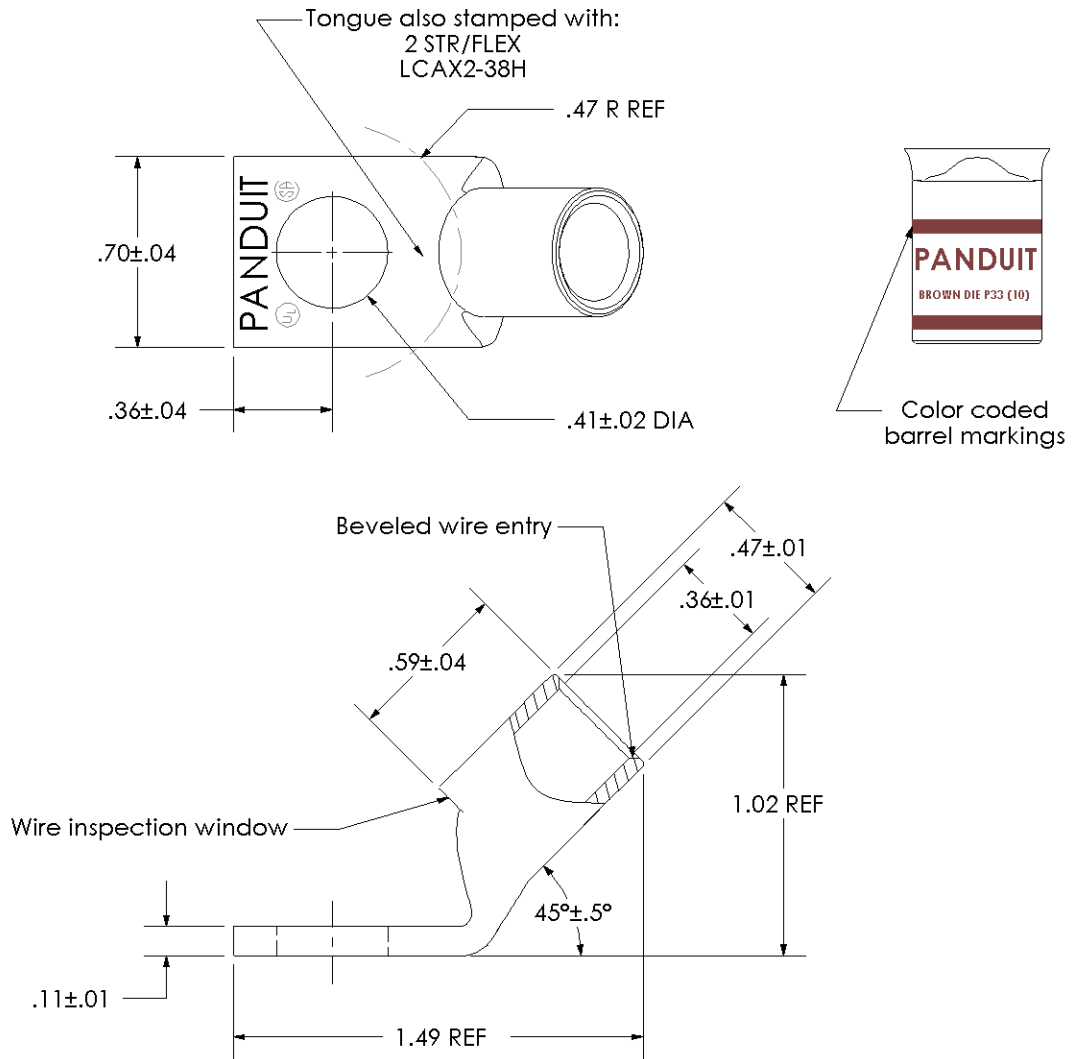

THIS COPY IS PROVIDED ON A RESTRICTED BASIS AND IS NOT TO BE USED IN ANY WAY DETRIMENTAL TO THE INTERESTS OF PANDUIT CORP.

Material	High Conductivity Seamless Copper Tube
Plating	Electro-Tin
Wire Size	2 STR/FLEX
Wire Type	Stranded Copper: Class B & C, Compact, Class G, H, I, K, M, Locomotive
Wire Strip Length	11/16 in.
Stud Size	3/8 in.
UL Listed Wire Connector	Yes, for applications up to 35kv. Consult cable manufacturer for voltage stress relief instructions with applications greater than 2000 volts.
UL Temperature Rating	90° C
C.S.A Certified Wire Connector	Yes
Panduit Color Code on Barrel	BROWN
Panduit Die Index No. on Barrel	P33
Alternate Industry Die Index No. ( ) on Barrel	(10)

CERTIFIED

LISTED Wire Connector

00	6/03	CJW	SAC	RELEASED	10850
REV	DATE	BY	CHK	DESCRIPTION	ECN

**PANDUIT CORP. TINLEY PARK, ILLINOIS**

LCAX2-38H-E  
Copper Lug - One-Hole, Standard Flex Barrel, 45° Angle Tongue